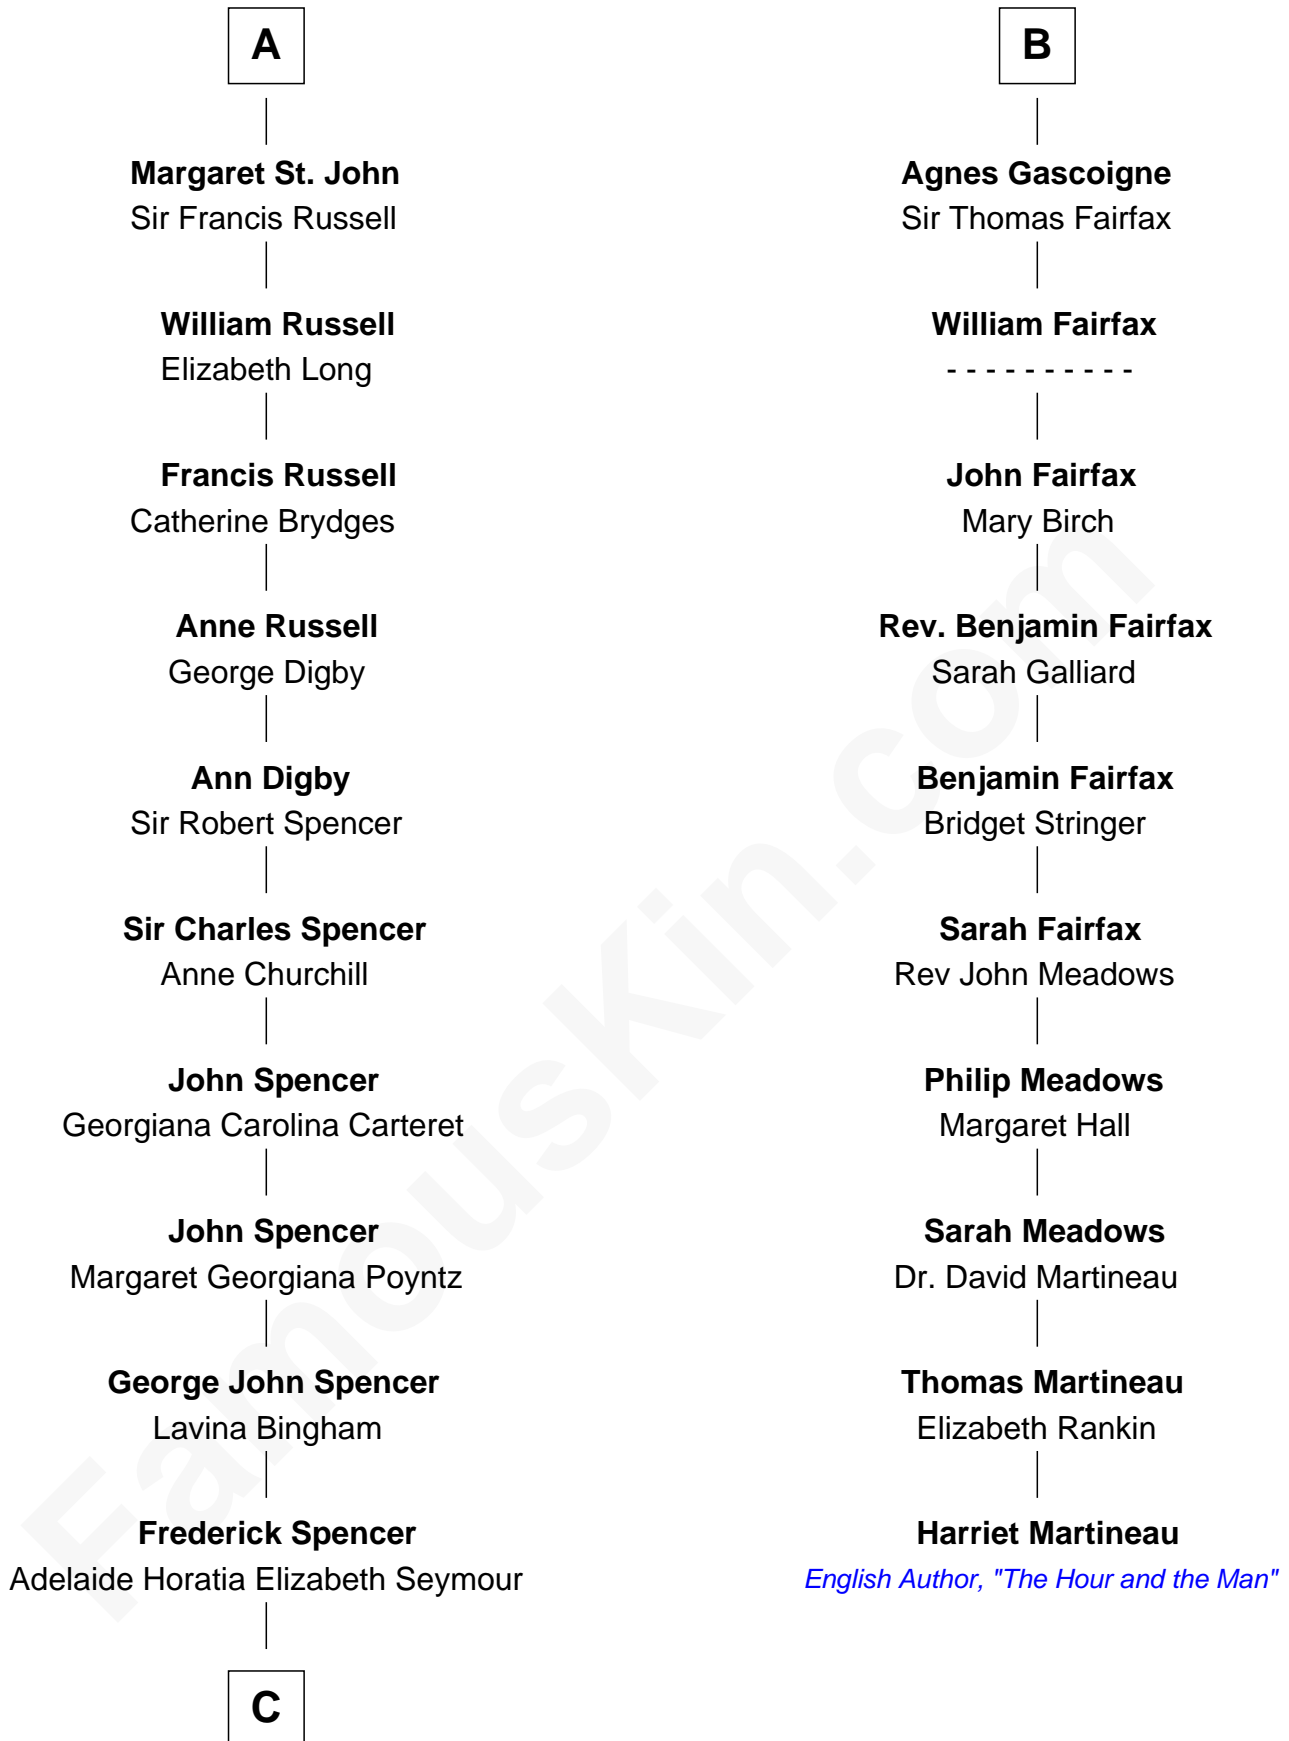

FamousKin.com Relationship Chart of

Princess Diana

Princess of Wales

16th cousin 4 times removed of

Harriet Martineau

Author of The Hour and the Man

Bartholomew de Badlesmere

Margaret de Clare

Margaret de Badlesmere

Sir John de Tivetot

Sir Robert de Tivetot

Margaret Deincourt

Elizabeth de Tivetot

Sir Philip le Despencer

Margery Despencer

Sir Roger Wentworth

Eleanor Neville

Sir Henry Percy

Eleanor Poynings

Margaret Percy

Sir William Gascoigne

B

C

—
Charles Robert Spencer