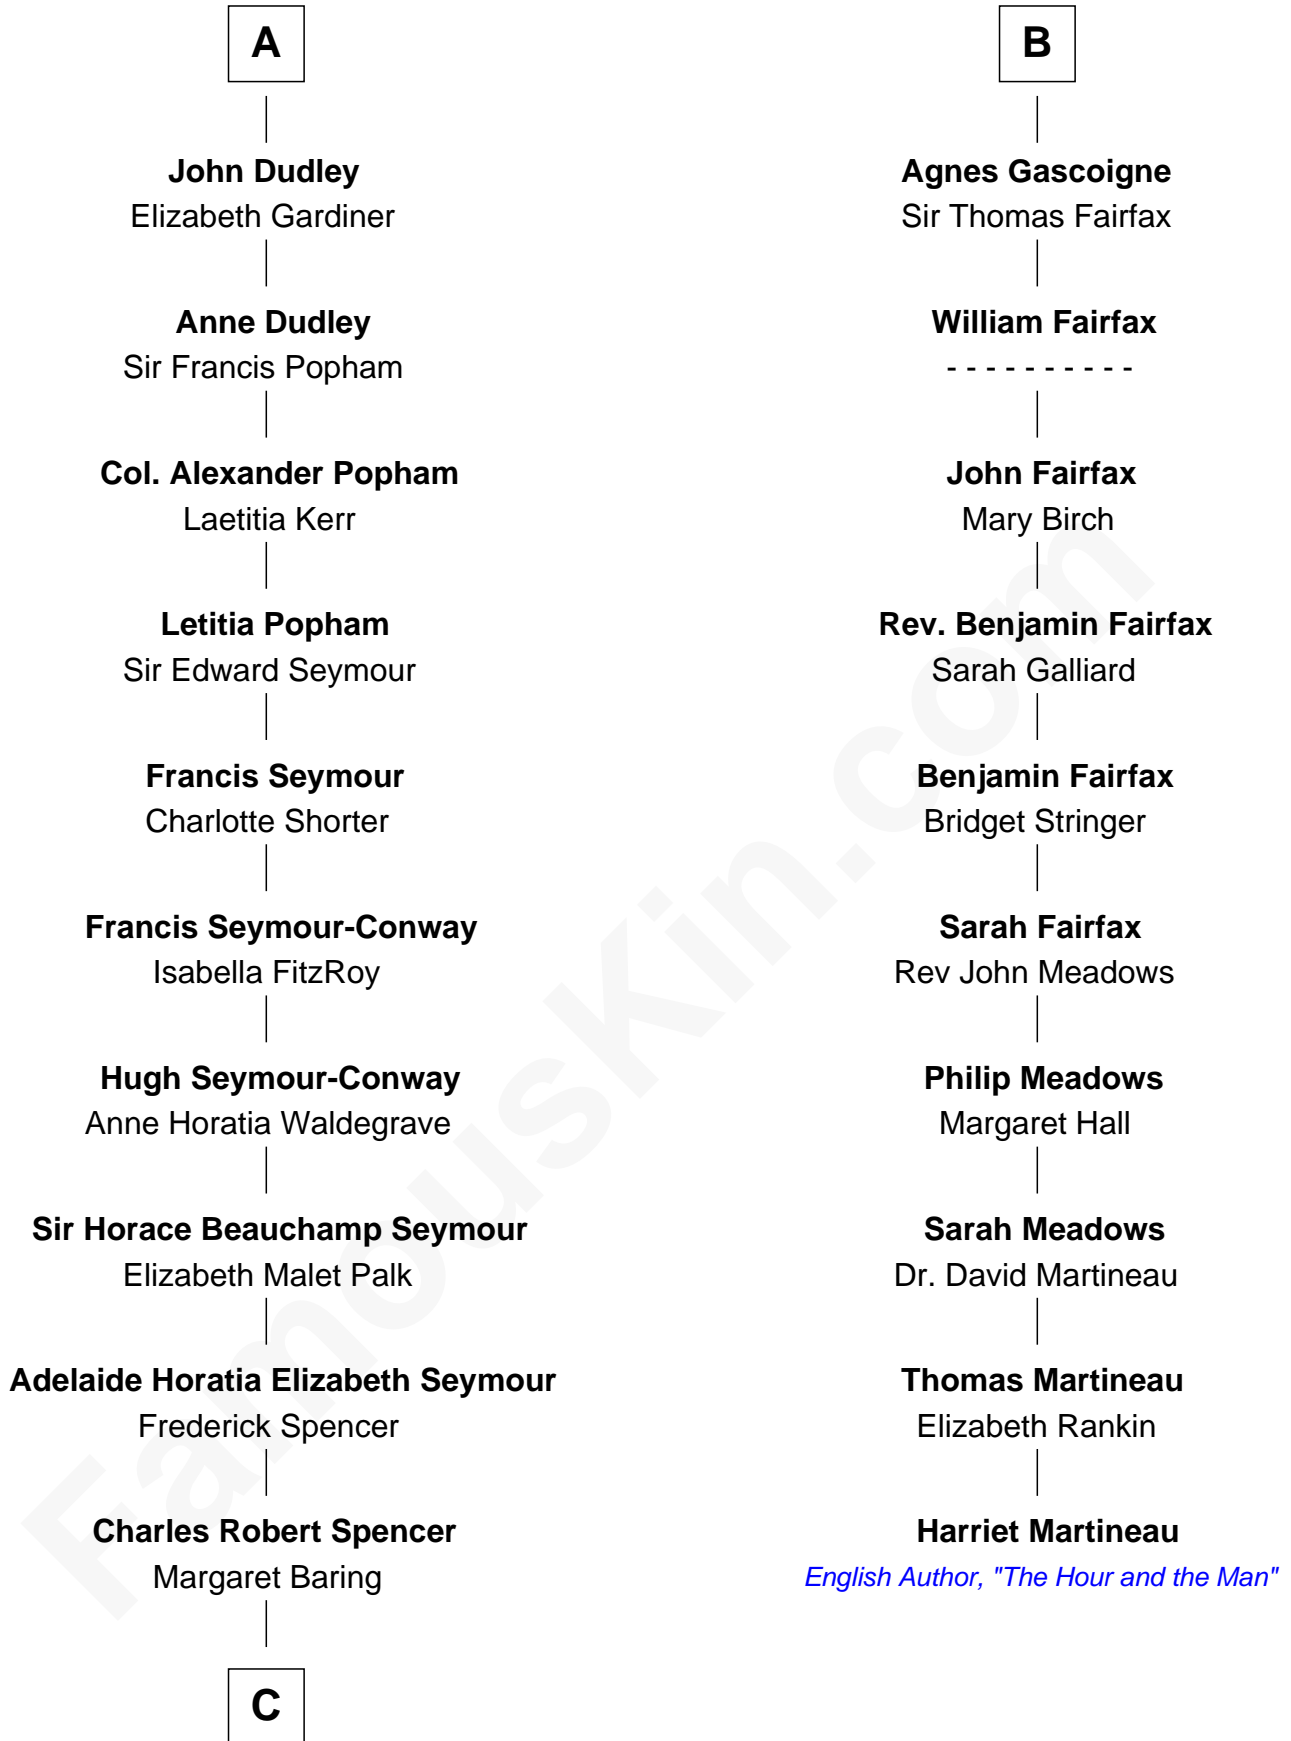

FamousKin.com Relationship Chart of

Princess Diana

Princess of Wales

16th cousin 3 times removed of

Harriet Martineau

Author of The Hour and the Man

C

—
Albert Edward John Spencer
Cynthia Elinor Beatrix Hamilton

—
Edward John Spencer
Frances Ruth Burke Roche

—
Princess Diana
Princess of Wales

FamousKin.com