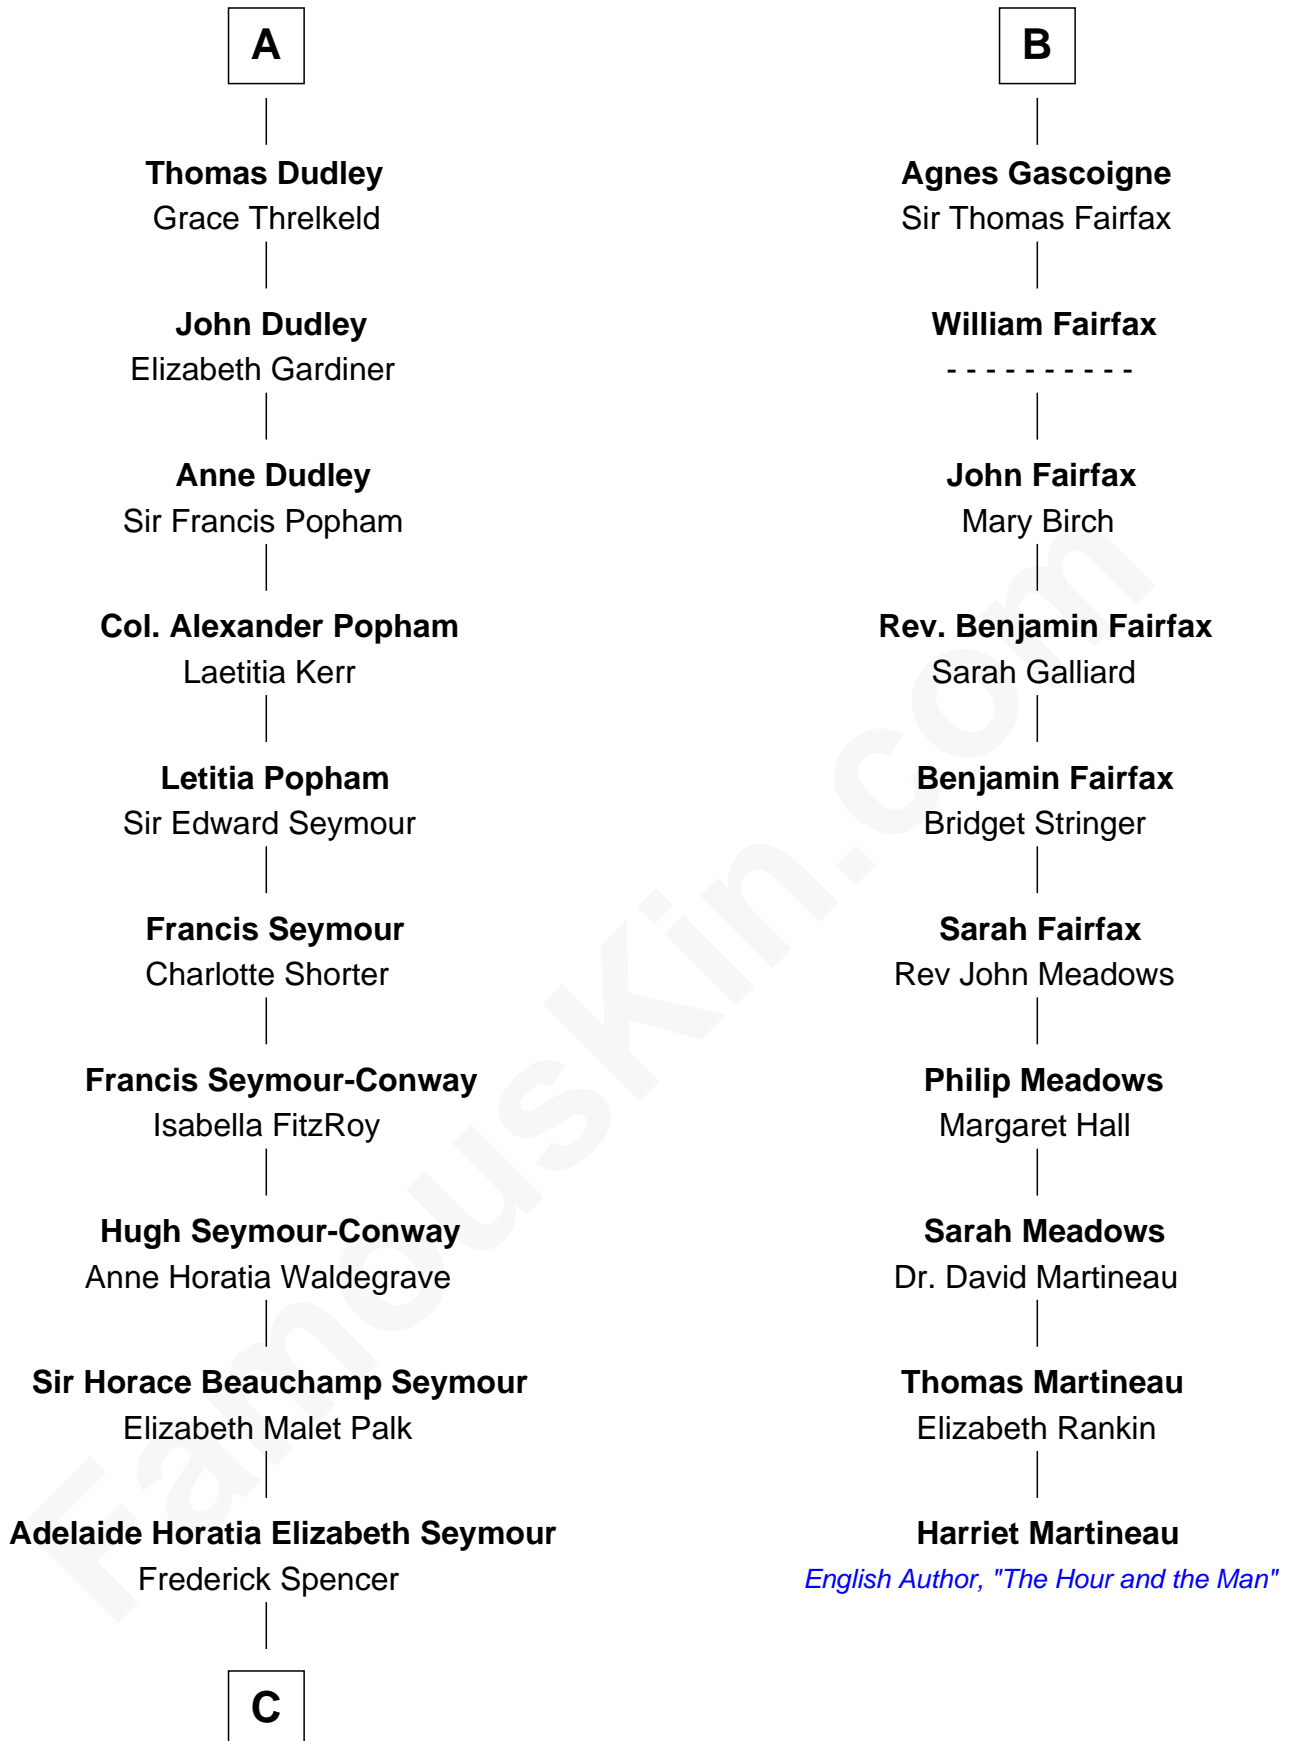

# FamousKin.com Relationship Chart of

**Princess Diana**

*Princess of Wales*

16th cousin 4 times removed of

**Harriet Martineau**

*Author of The Hour and the Man*

**Sir William de Grandison**

Sibyl de Tregoz

William de Montagu

**Philippa de Montagu**

Sir Roger de Mortimer

**Edmund Mortimer**

Philippa Plantagenet

**Elizabeth Mortimer**

Sir Henry Percy

**Sir Henry Percy**

Eleanor Neville

**Sir Henry Percy**

Eleanor Poynings

**Margaret Percy**

Sir William Gascoigne

**B**

**C**

—  
**Charles Robert Spencer**

Margaret Baring

—  
**Albert Edward John Spencer**

Cynthia Elinor Beatrix Hamilton

—  
**Edward John Spencer**

Frances Ruth Burke Roche

—  
**Princess Diana**

*Princess of Wales*

FamousKin.com