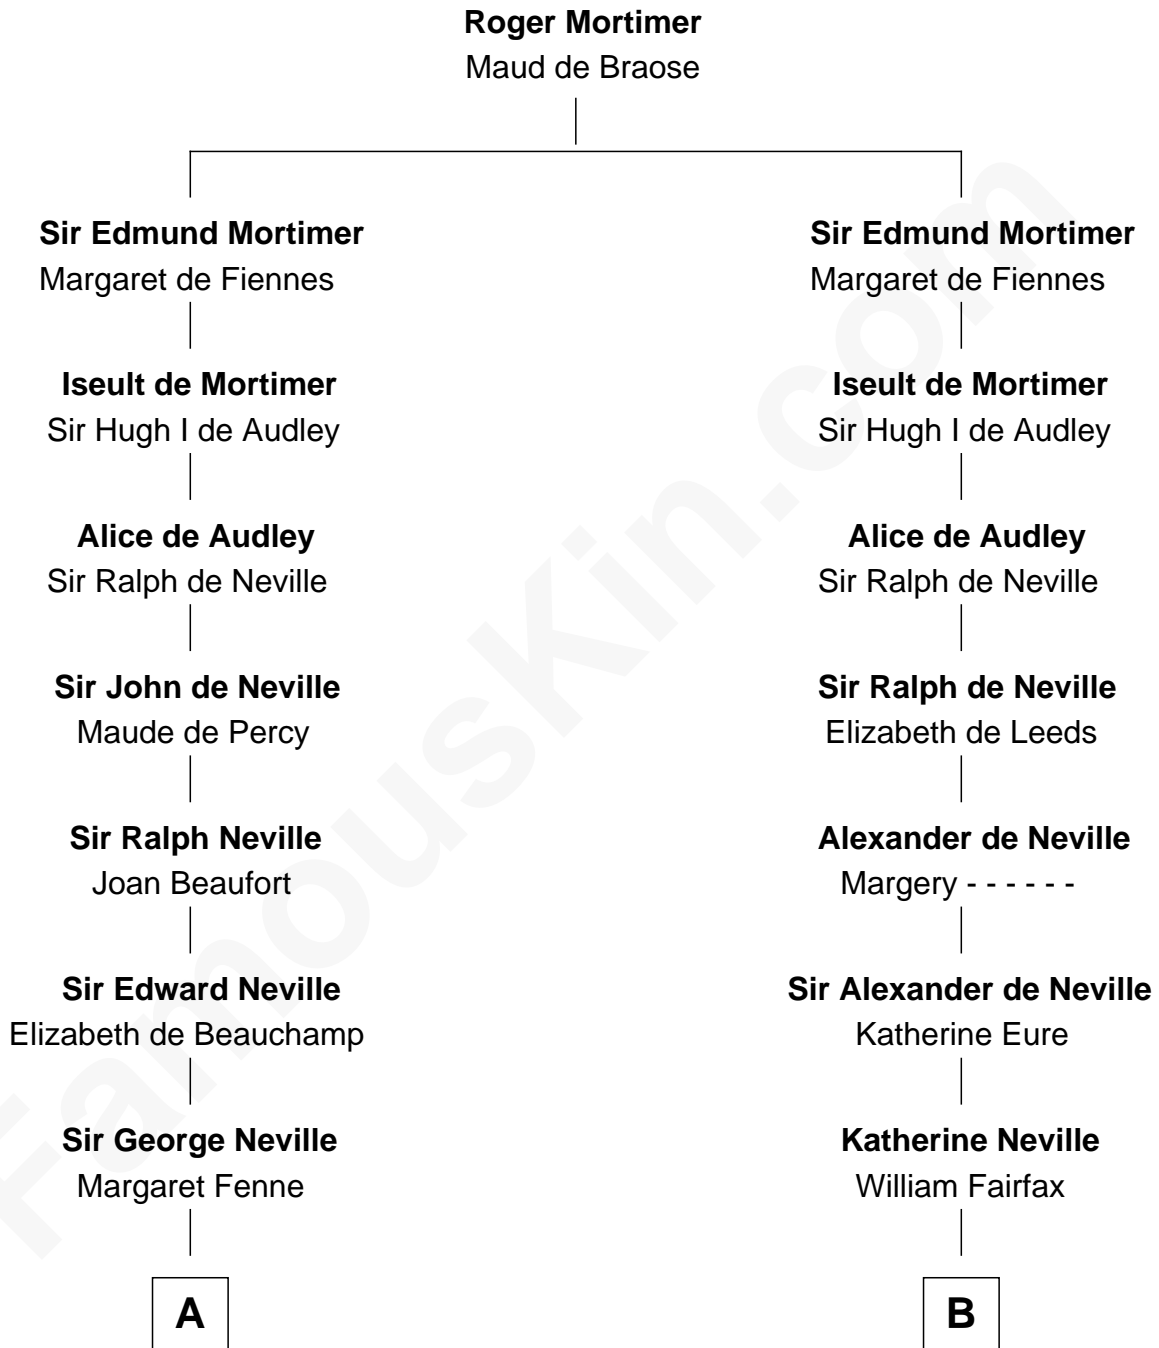

FamousKin.com Relationship Chart of

Princess Diana

Princess of Wales

17th cousin 4 times removed of

Harriet Martineau

Author of The Hour and the Man

C

—
Frederick Spencer

Adelaide Horatia Elizabeth Seymour

—
Charles Robert Spencer

Margaret Baring

—
Albert Edward John Spencer

Cynthia Elinor Beatrix Hamilton

—
Edward John Spencer

Frances Ruth Burke Roche

—
Princess Diana

Princess of Wales

FamousKin.com