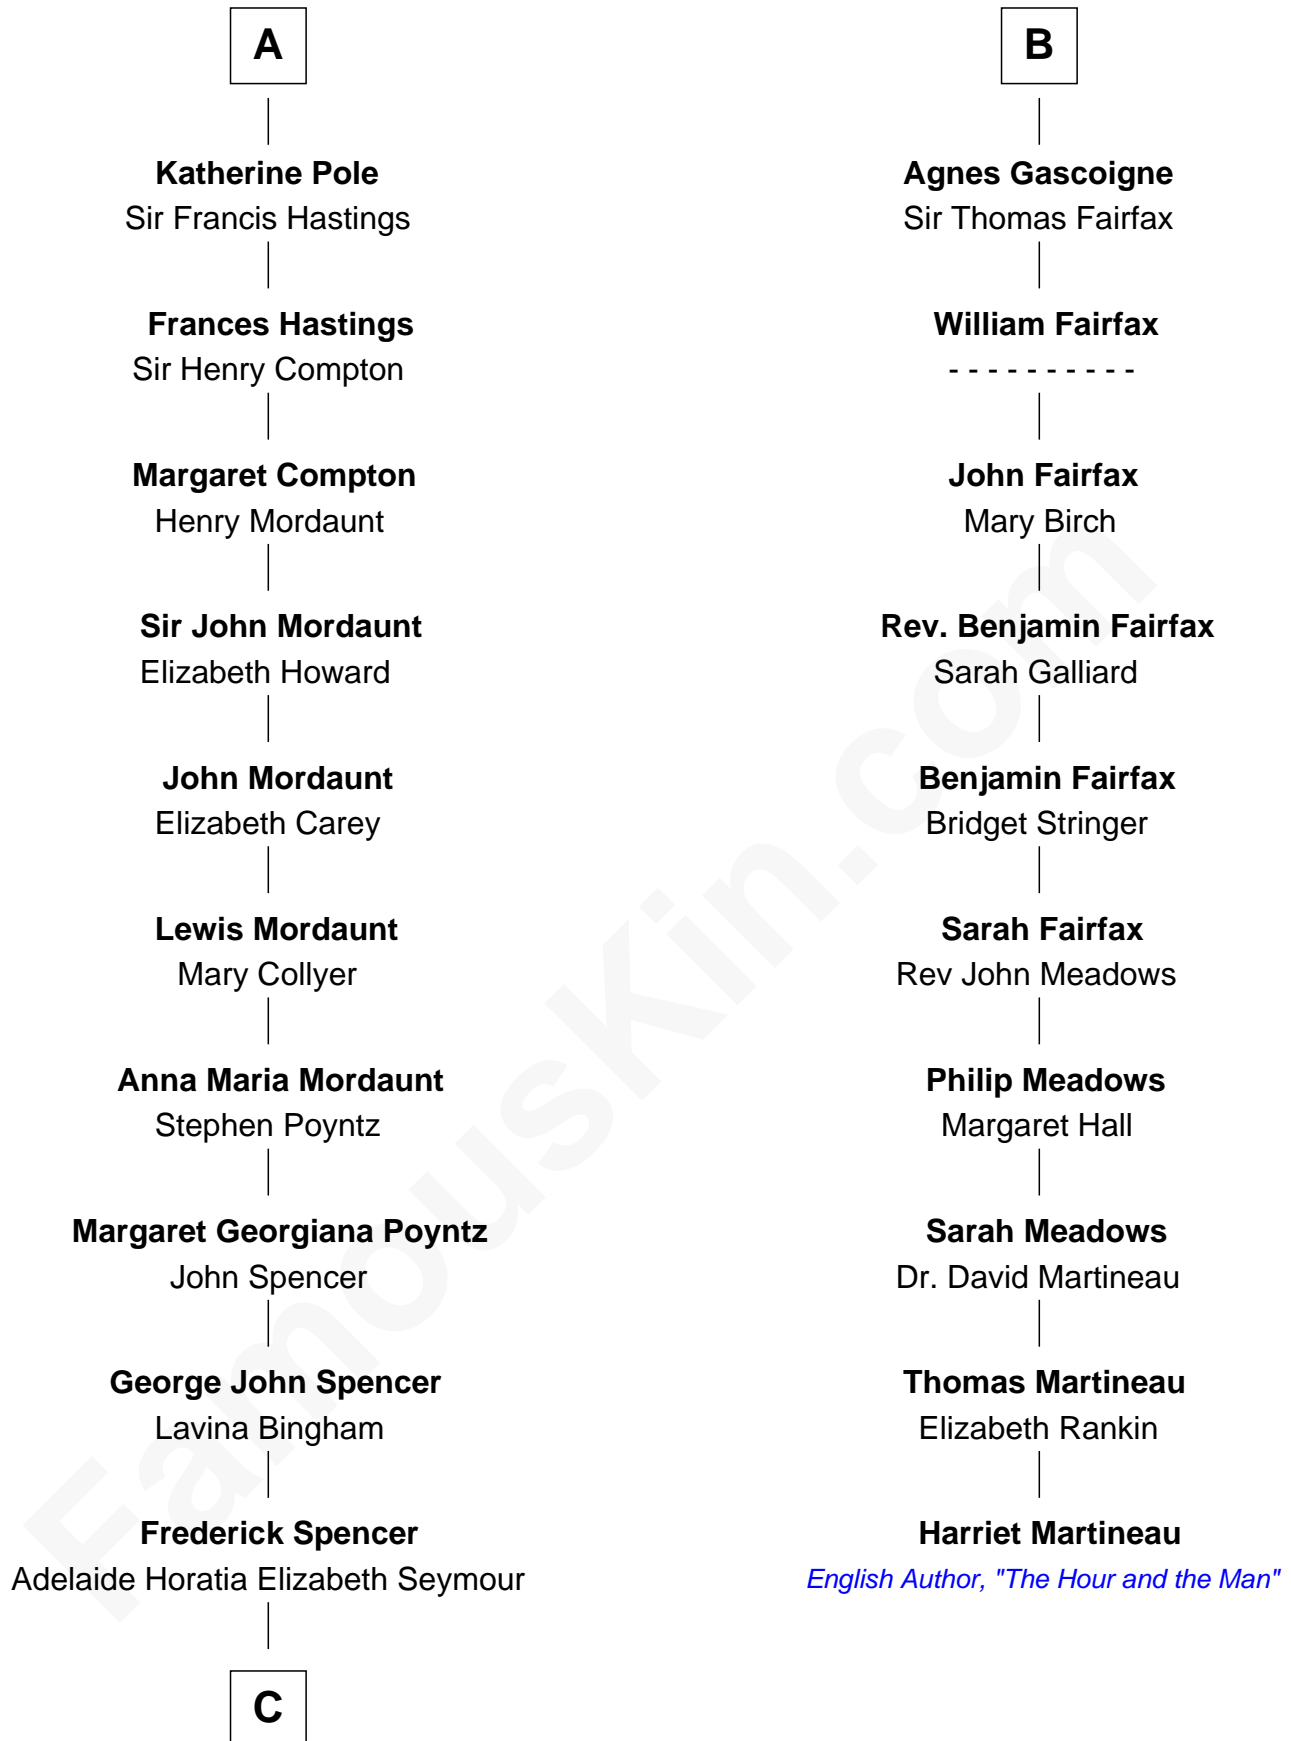

# FamousKin.com Relationship Chart of

**Princess Diana**

*Princess of Wales*

16th cousin 4 times removed of

**Harriet Martineau**

*Author of The Hour and the Man*

**King Philip IV of France**

Joan of Navarre

**Isabella of France**  
Edward II, King of England

**Edward III, King of England**  
Philippa of Hainault

**John of Gaunt**  
Katherine Roet

**Joan Beaufort**  
Sir Ralph Neville

**Sir Edward Neville**  
Elizabeth de Beauchamp

**Sir George Neville**  
Margaret Fenne

**Jane Neville**  
Sir Henry Pole

**A**

**Isabella of France**  
Edward II, King of England

**Edward III, King of England**  
Philippa of Hainault

**John of Gaunt**  
Katherine Roet

**Joan Beaufort**  
Sir Ralph Neville

**Eleanor Neville**  
Sir Henry Percy

**Sir Henry Percy**  
Eleanor Poynings

**Margaret Percy**  
Sir William Gascoigne

**B**

**C**

—  
**Charles Robert Spencer**

Margaret Baring