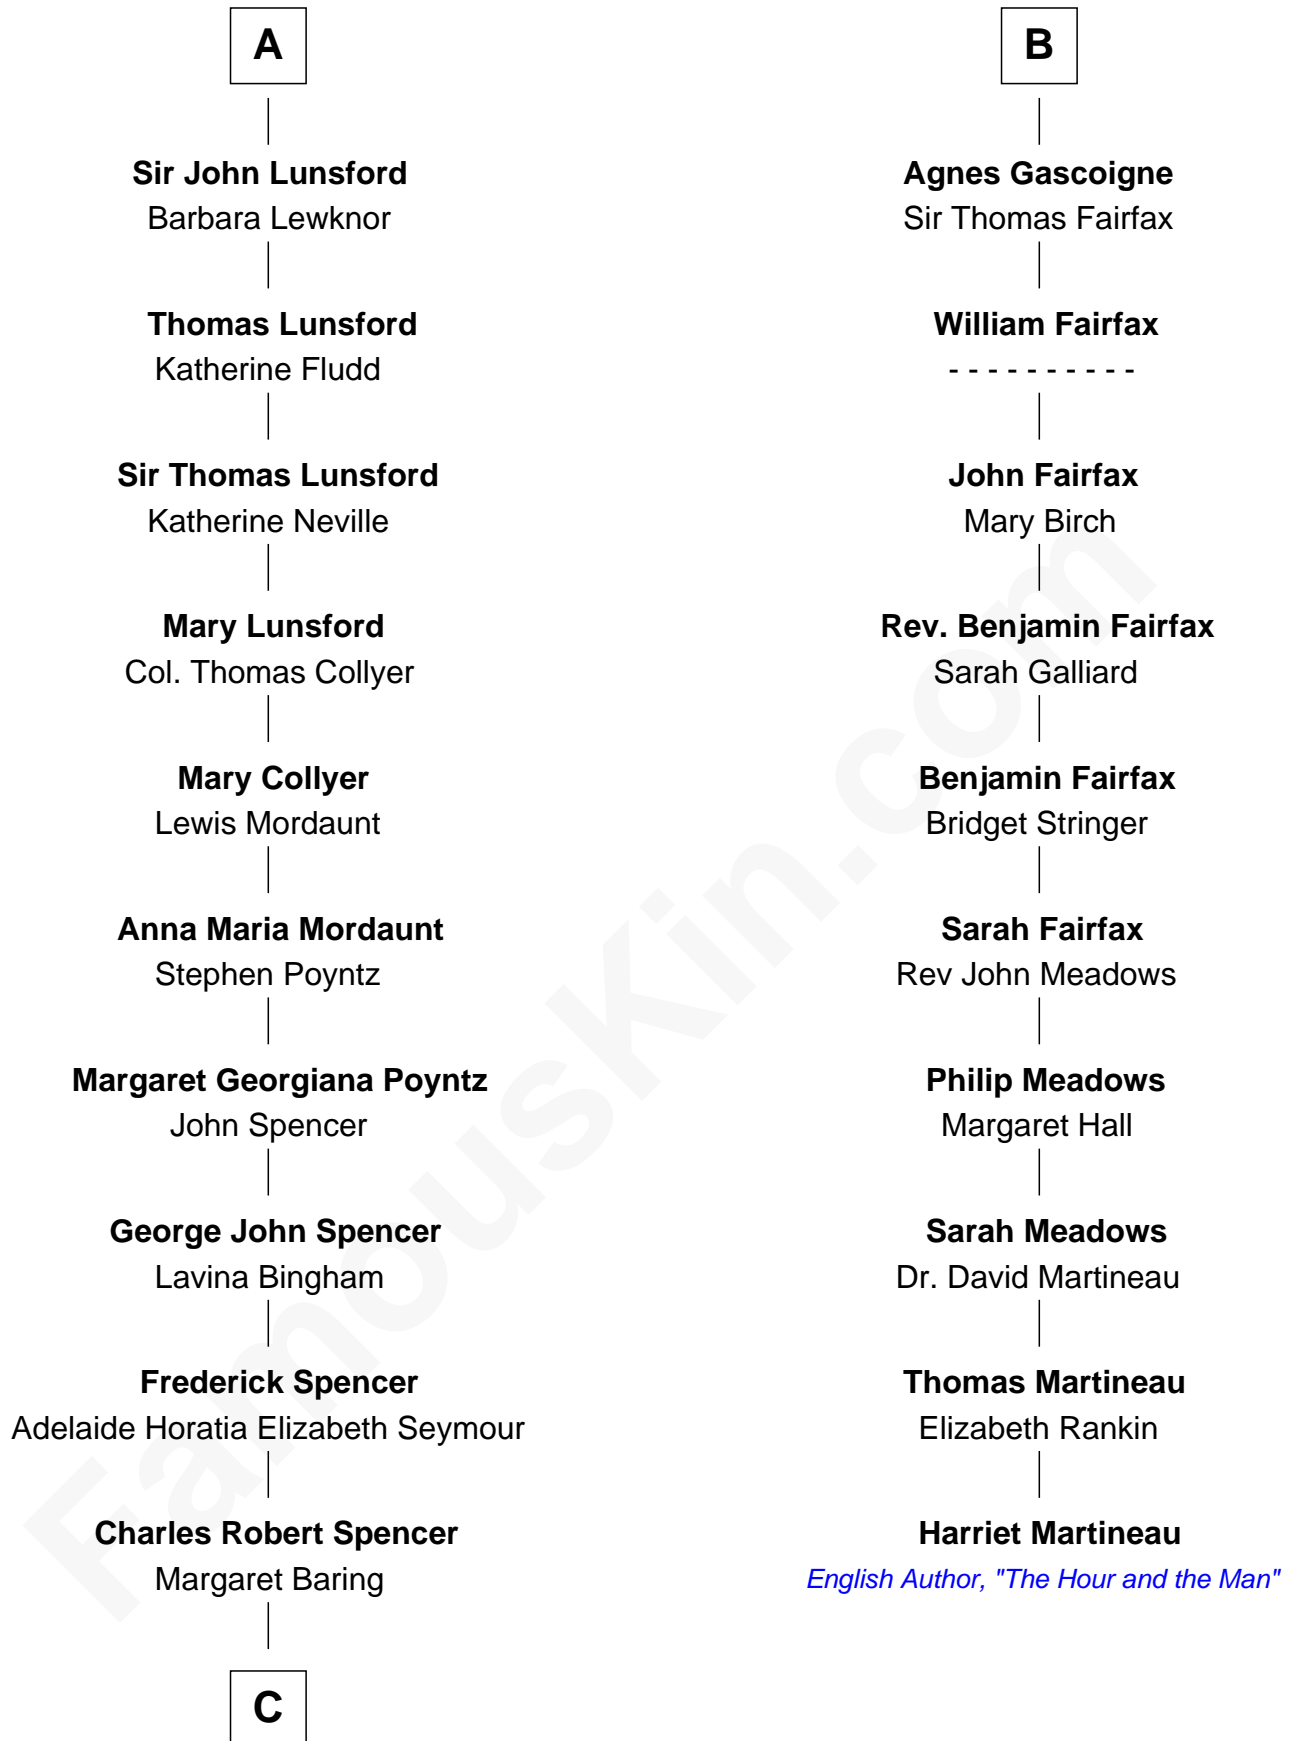

FamousKin.com Relationship Chart of

Princess Diana

Princess of Wales

16th cousin 3 times removed of

Harriet Martineau

Author of The Hour and the Man

C

—
Albert Edward John Spencer
Cynthia Elinor Beatrix Hamilton

—
Edward John Spencer
Frances Ruth Burke Roche

—
Princess Diana
Princess of Wales

FamousKin.com