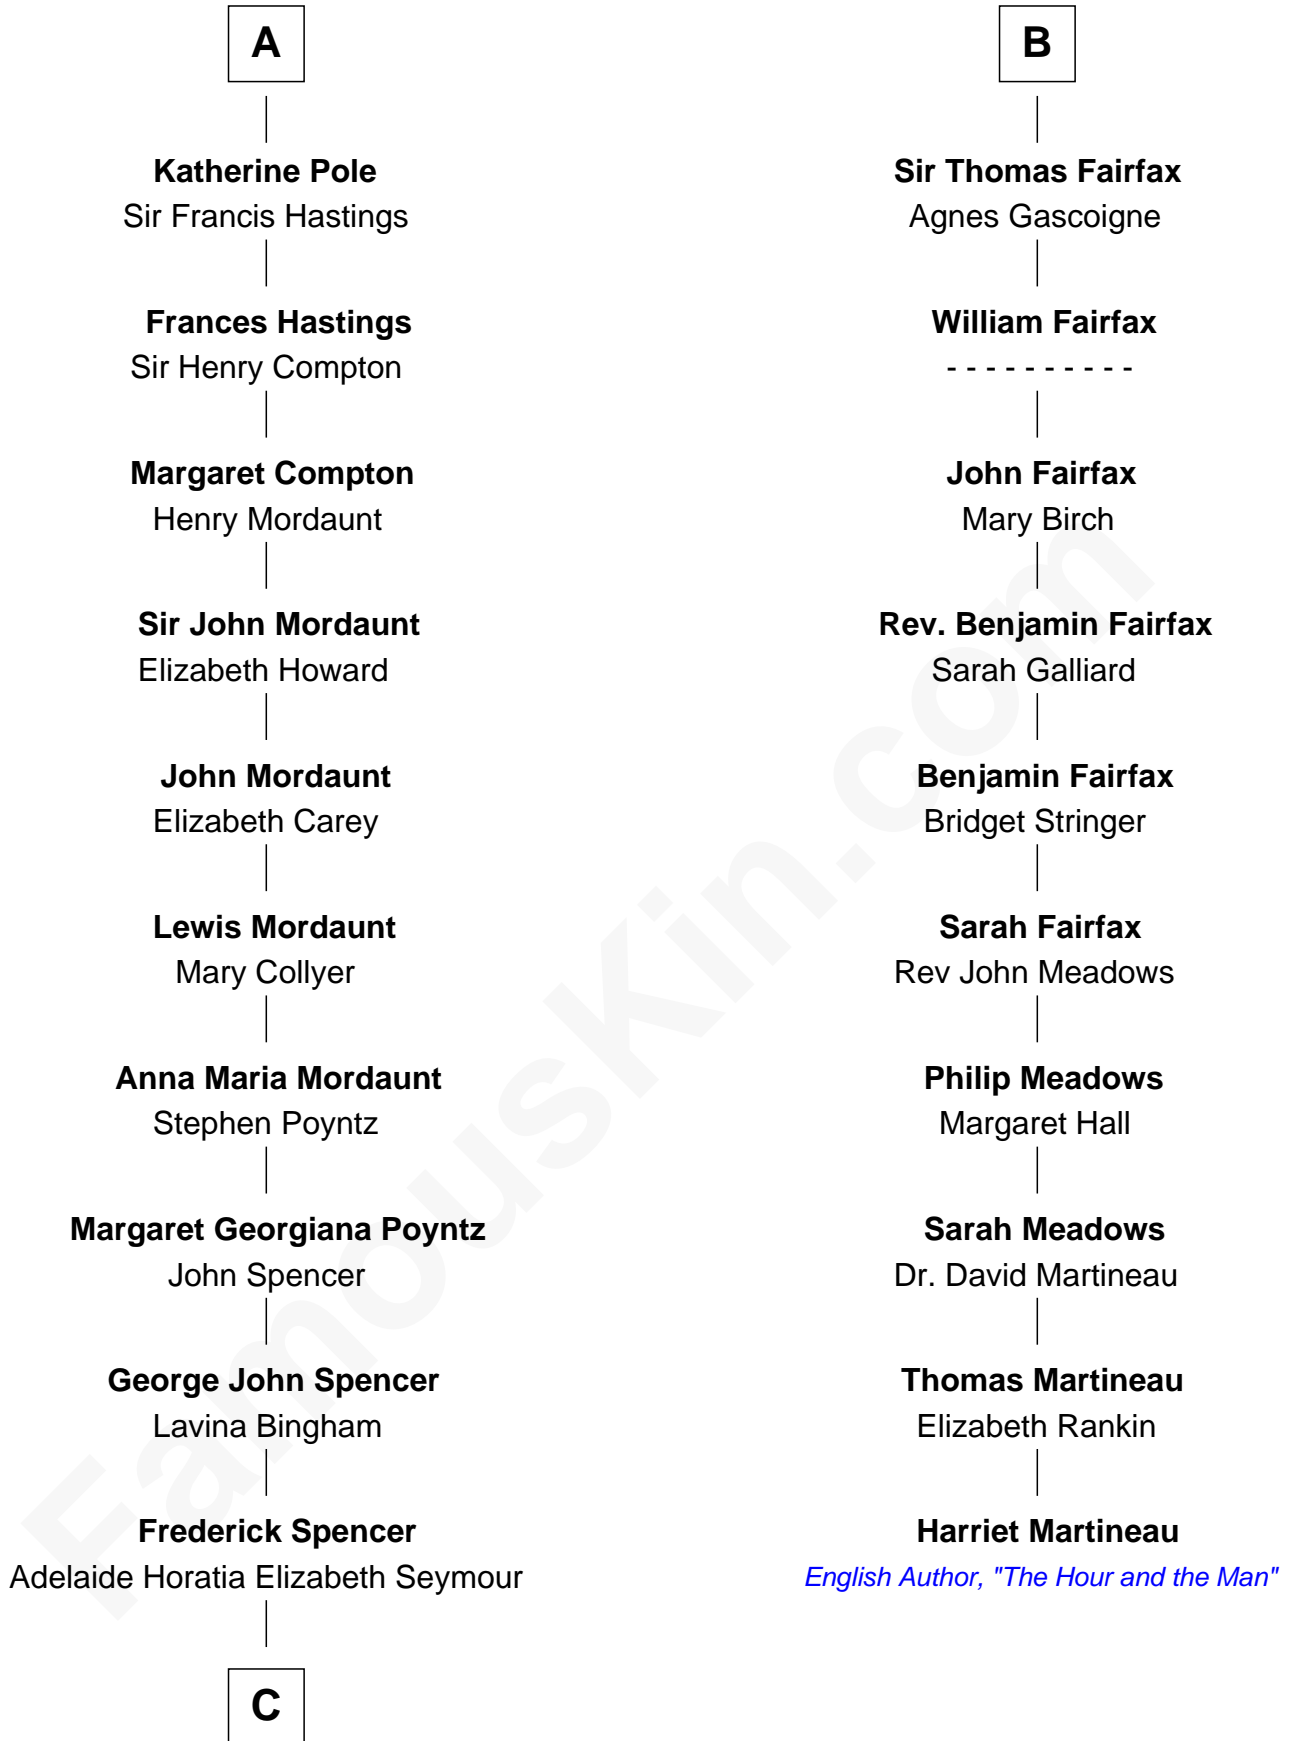

# FamousKin.com Relationship Chart of

**Princess Diana**

*Princess of Wales*

16th cousin 4 times removed of

**Harriet Martineau**

*Author of The Hour and the Man*

**C**

—  
**Charles Robert Spencer**

Margaret Baring

—  
**Albert Edward John Spencer**

Cynthia Elinor Beatrix Hamilton

—  
**Edward John Spencer**

Frances Ruth Burke Roche

—  
**Princess Diana**

*Princess of Wales*

FamousKin.com