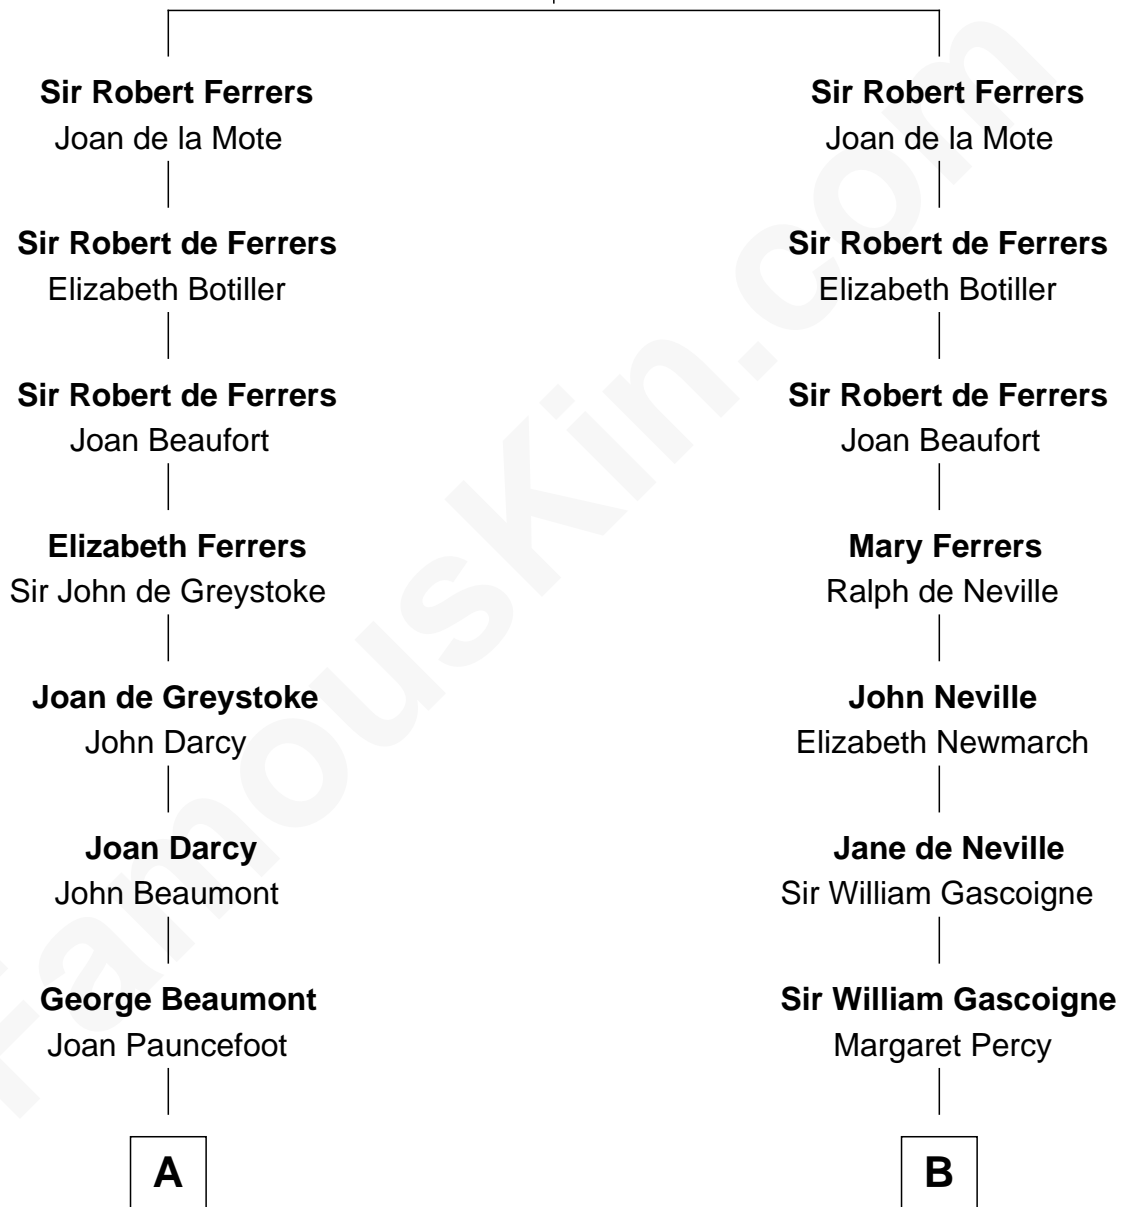

FamousKin.com Relationship Chart of

Princess Diana

Princess of Wales

16th cousin 5 times removed of

Harriet Martineau

Author of The Hour and the Man

Sir John Ferrers
Hawise Muscegros

C

Charles George Bingham

Cecilia Catherine Gordon-Lennox

Rosalind Cecilia Caroline Bingham

James Albert Edward Hamilton

Cynthia Elinor Beatrix Hamilton

Albert Edward John Spencer

Edward John Spencer

Frances Ruth Burke Roche