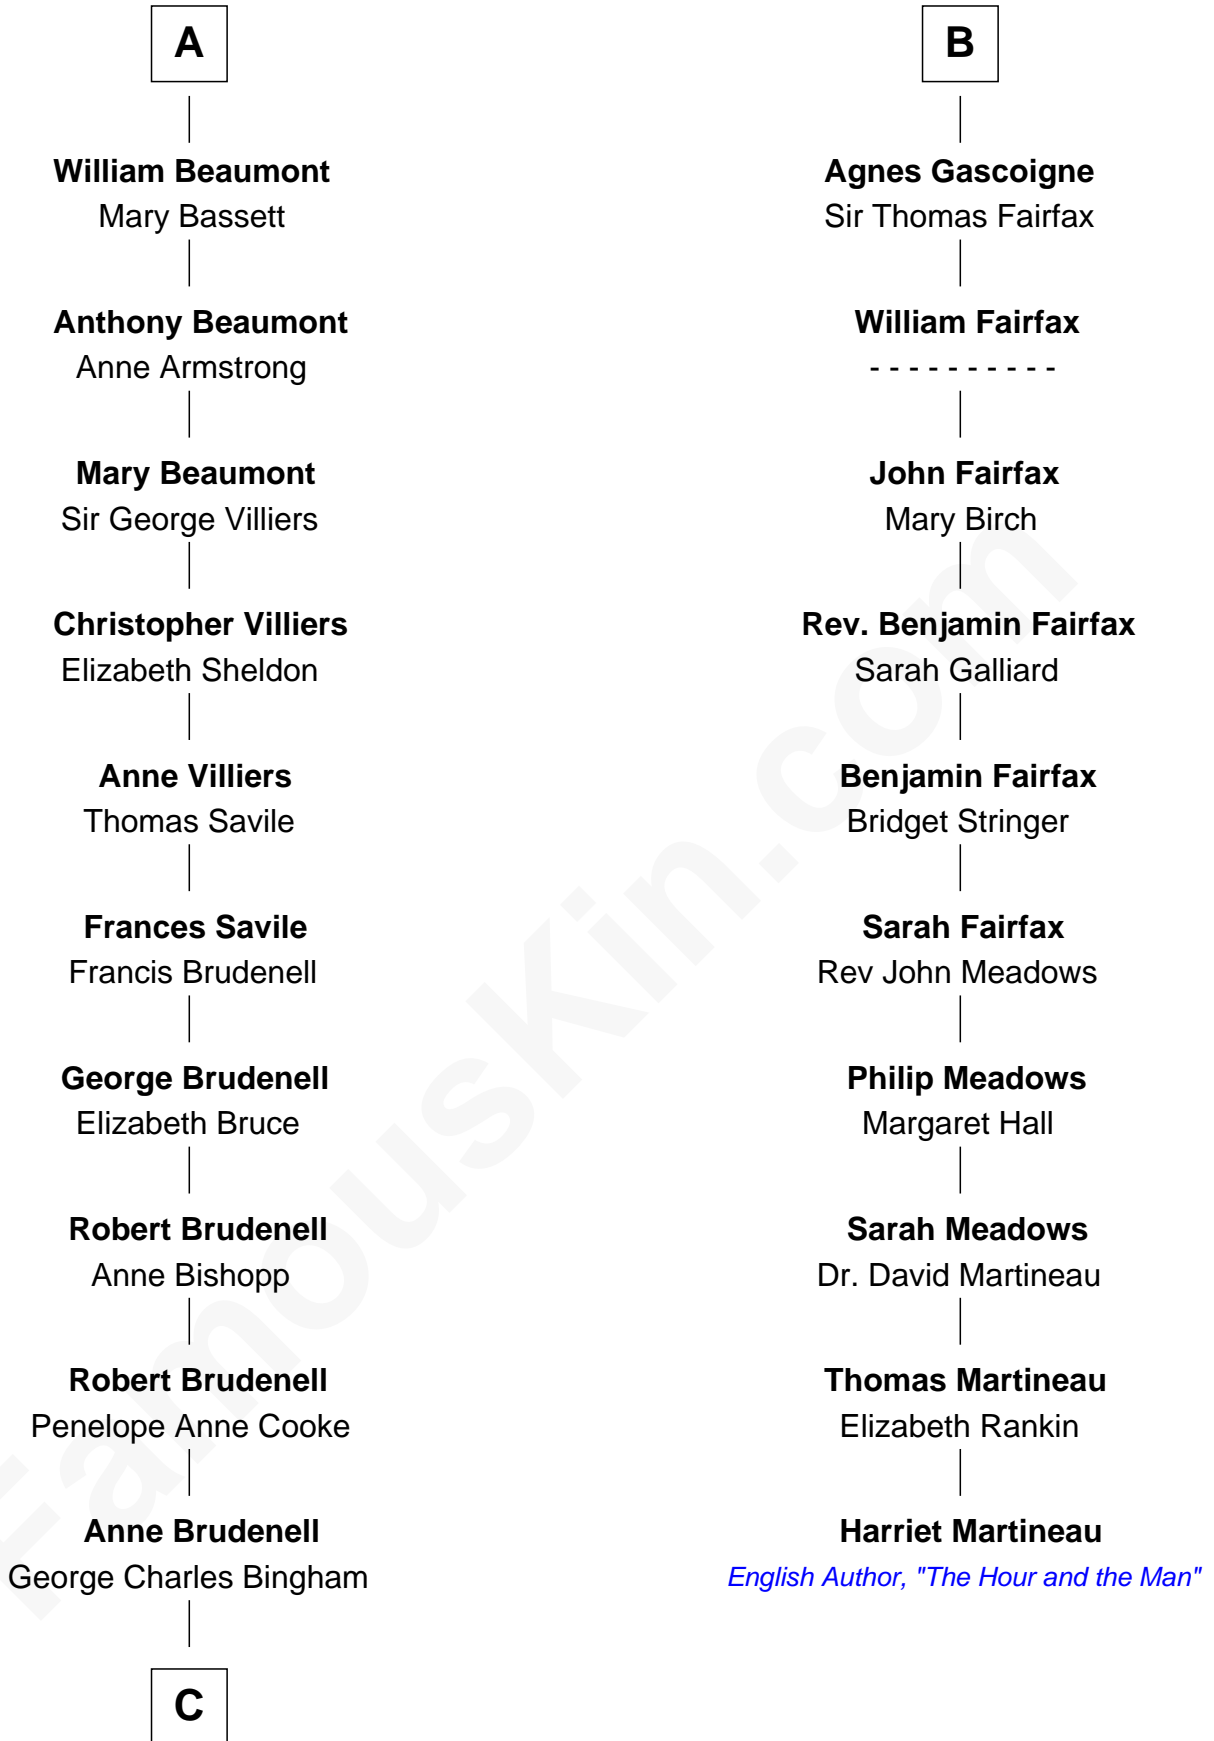

FamousKin.com Relationship Chart of

Princess Diana

Princess of Wales

16th cousin 5 times removed of

Harriet Martineau

Author of The Hour and the Man

Sir John Ferrers
Hawise Muscegros

C

Charles George Bingham

Cecilia Catherine Gordon-Lennox

Rosalind Cecilia Caroline Bingham

James Albert Edward Hamilton

Cynthia Elinor Beatrix Hamilton

Albert Edward John Spencer

Edward John Spencer

Frances Ruth Burke Roche