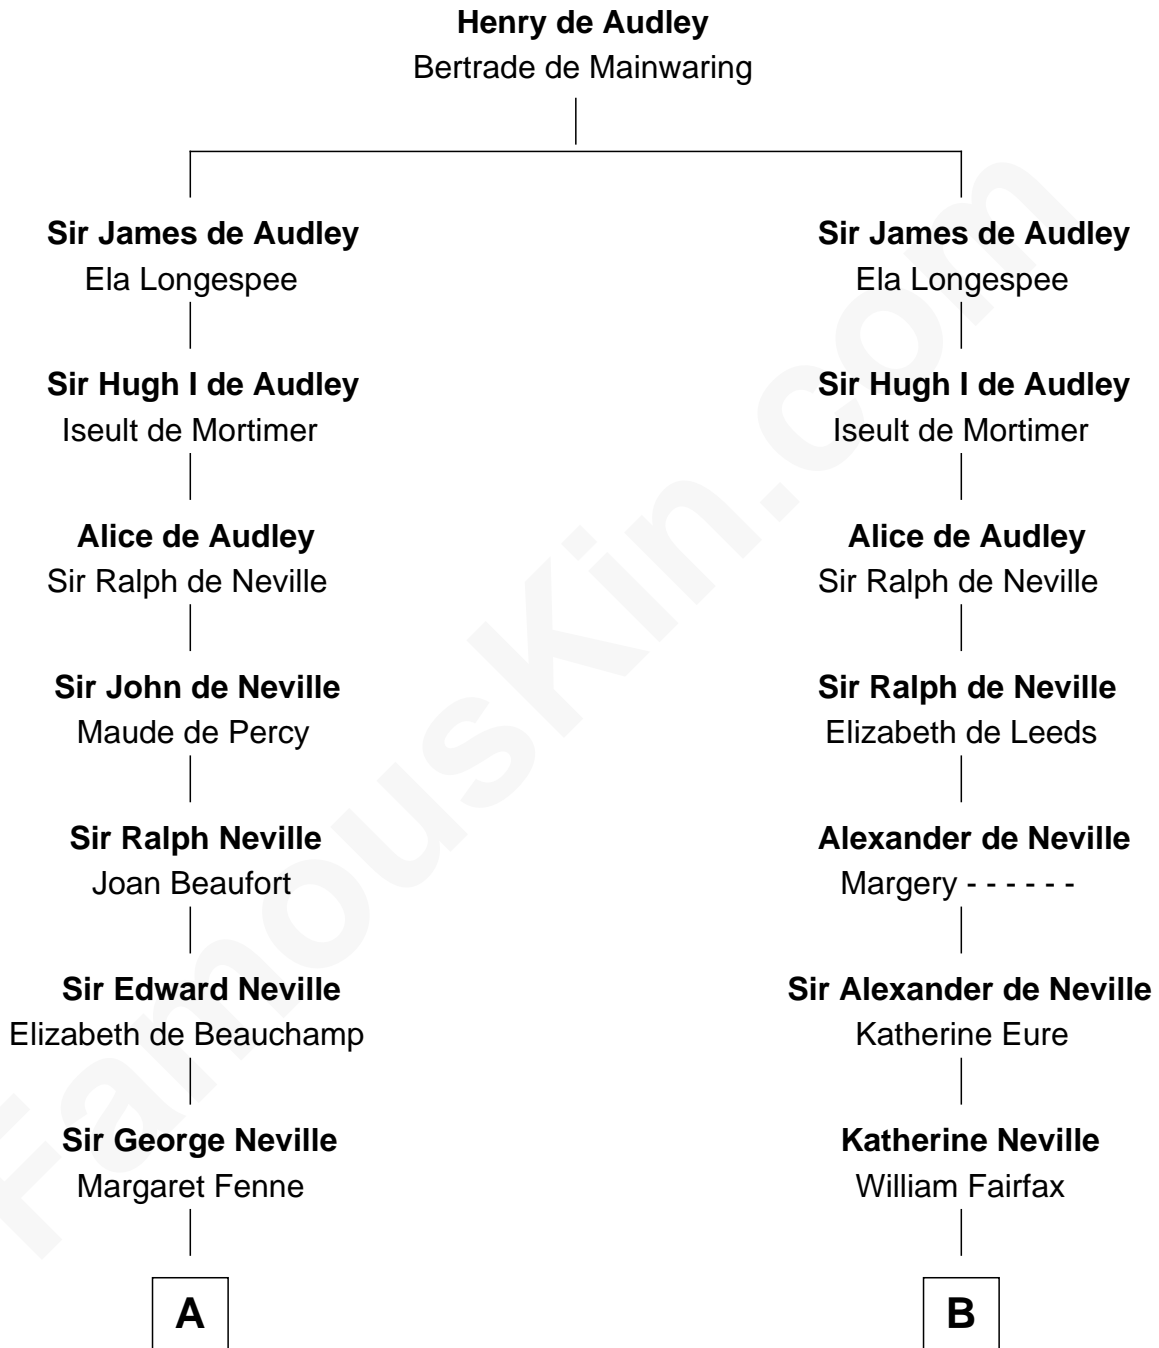

FamousKin.com Relationship Chart of

Princess Diana

Princess of Wales

17th cousin 4 times removed of

Harriet Martineau

Author of The Hour and the Man

C

—
Frederick Spencer

Adelaide Horatia Elizabeth Seymour

—
Charles Robert Spencer

Margaret Baring

—
Albert Edward John Spencer

Cynthia Elinor Beatrix Hamilton

—
Edward John Spencer

Frances Ruth Burke Roche

—
Princess Diana

Princess of Wales

FamousKin.com