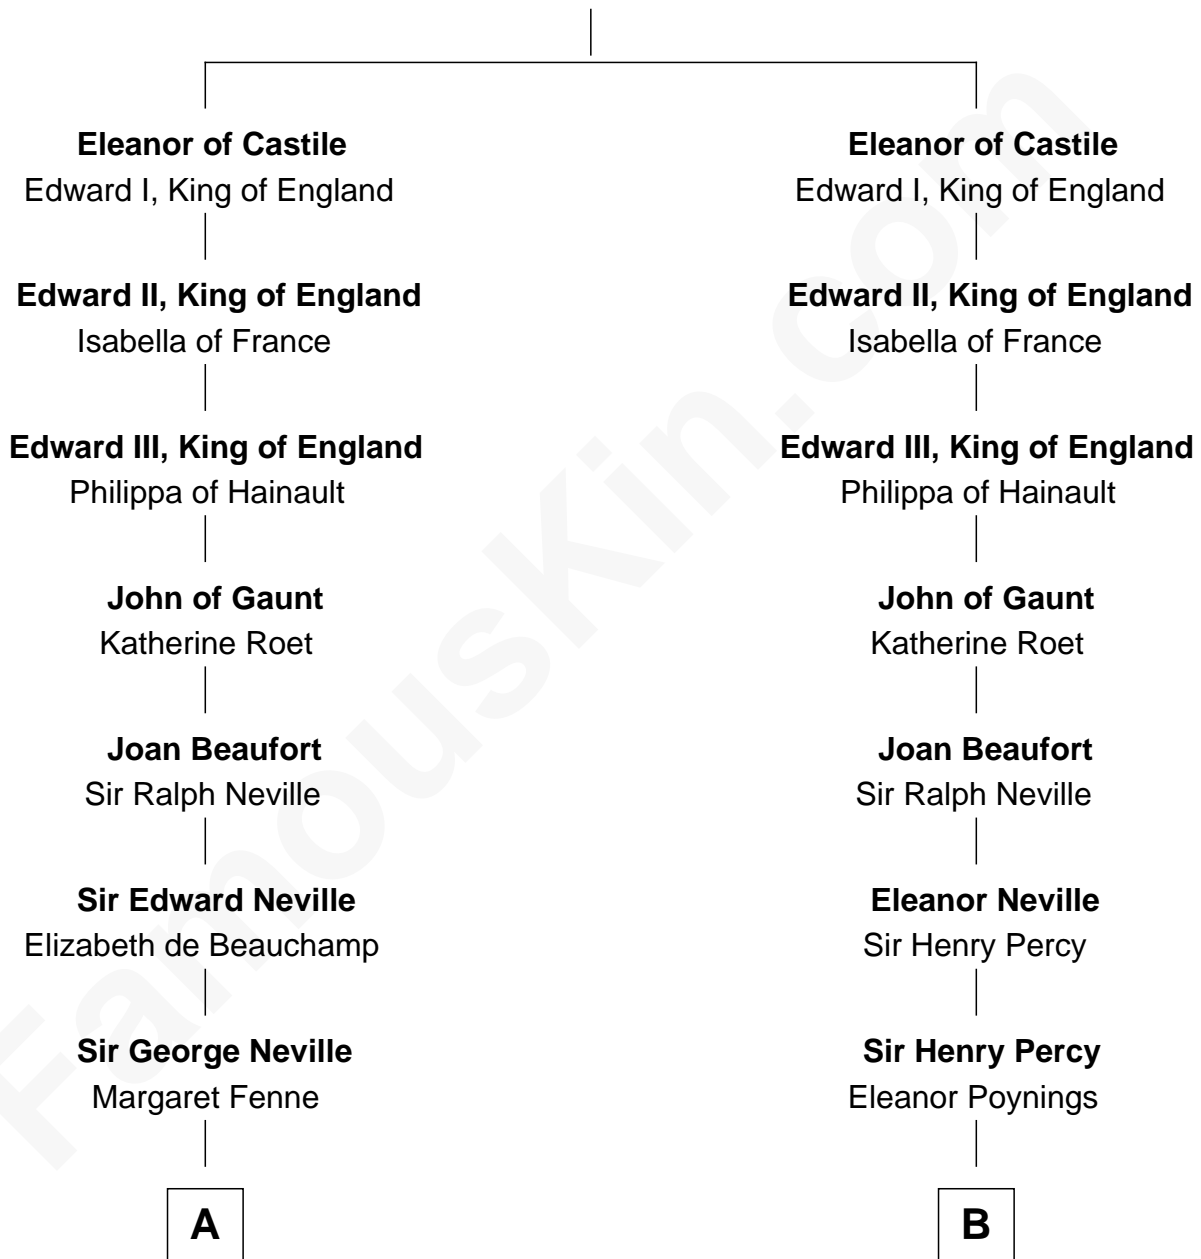

# FamousKin.com Relationship Chart of

**Princess Diana**

*Princess of Wales*

17th cousin 4 times removed of

**Harriet Martineau**

*Author of The Hour and the Man*

**Ferdinand III, King of Castile**

Joanna of Ponthieu

**C**

—  
**Frederick Spencer**

Adelaide Horatia Elizabeth Seymour

—  
**Charles Robert Spencer**

Margaret Baring

—  
**Albert Edward John Spencer**

Cynthia Elinor Beatrix Hamilton

—  
**Edward John Spencer**

Frances Ruth Burke Roche

—  
**Princess Diana**

*Princess of Wales*

FamousKin.com