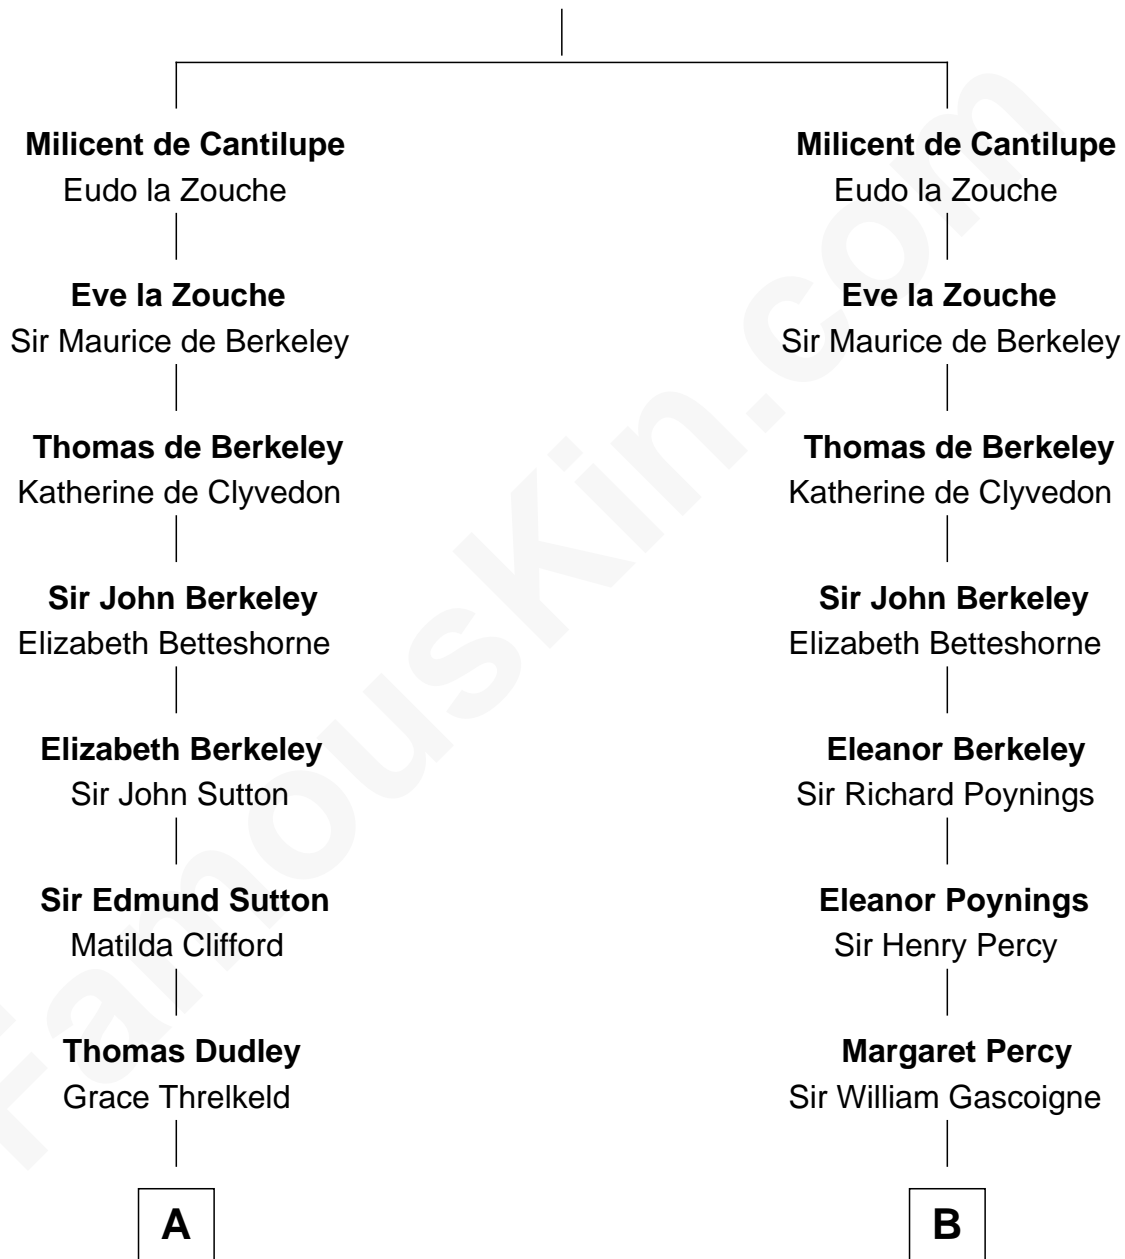

# FamousKin.com Relationship Chart of

**Princess Diana**

*Princess of Wales*

16th cousin 3 times removed of

**Harriet Martineau**

*Author of The Hour and the Man*

**Sir William de Cantilupe**

Eve de Braiose

**C**

—  
**Albert Edward John Spencer**  
Cynthia Elinor Beatrix Hamilton

—  
**Edward John Spencer**  
Frances Ruth Burke Roche

—  
**Princess Diana**  
*Princess of Wales*

FamousKin.com