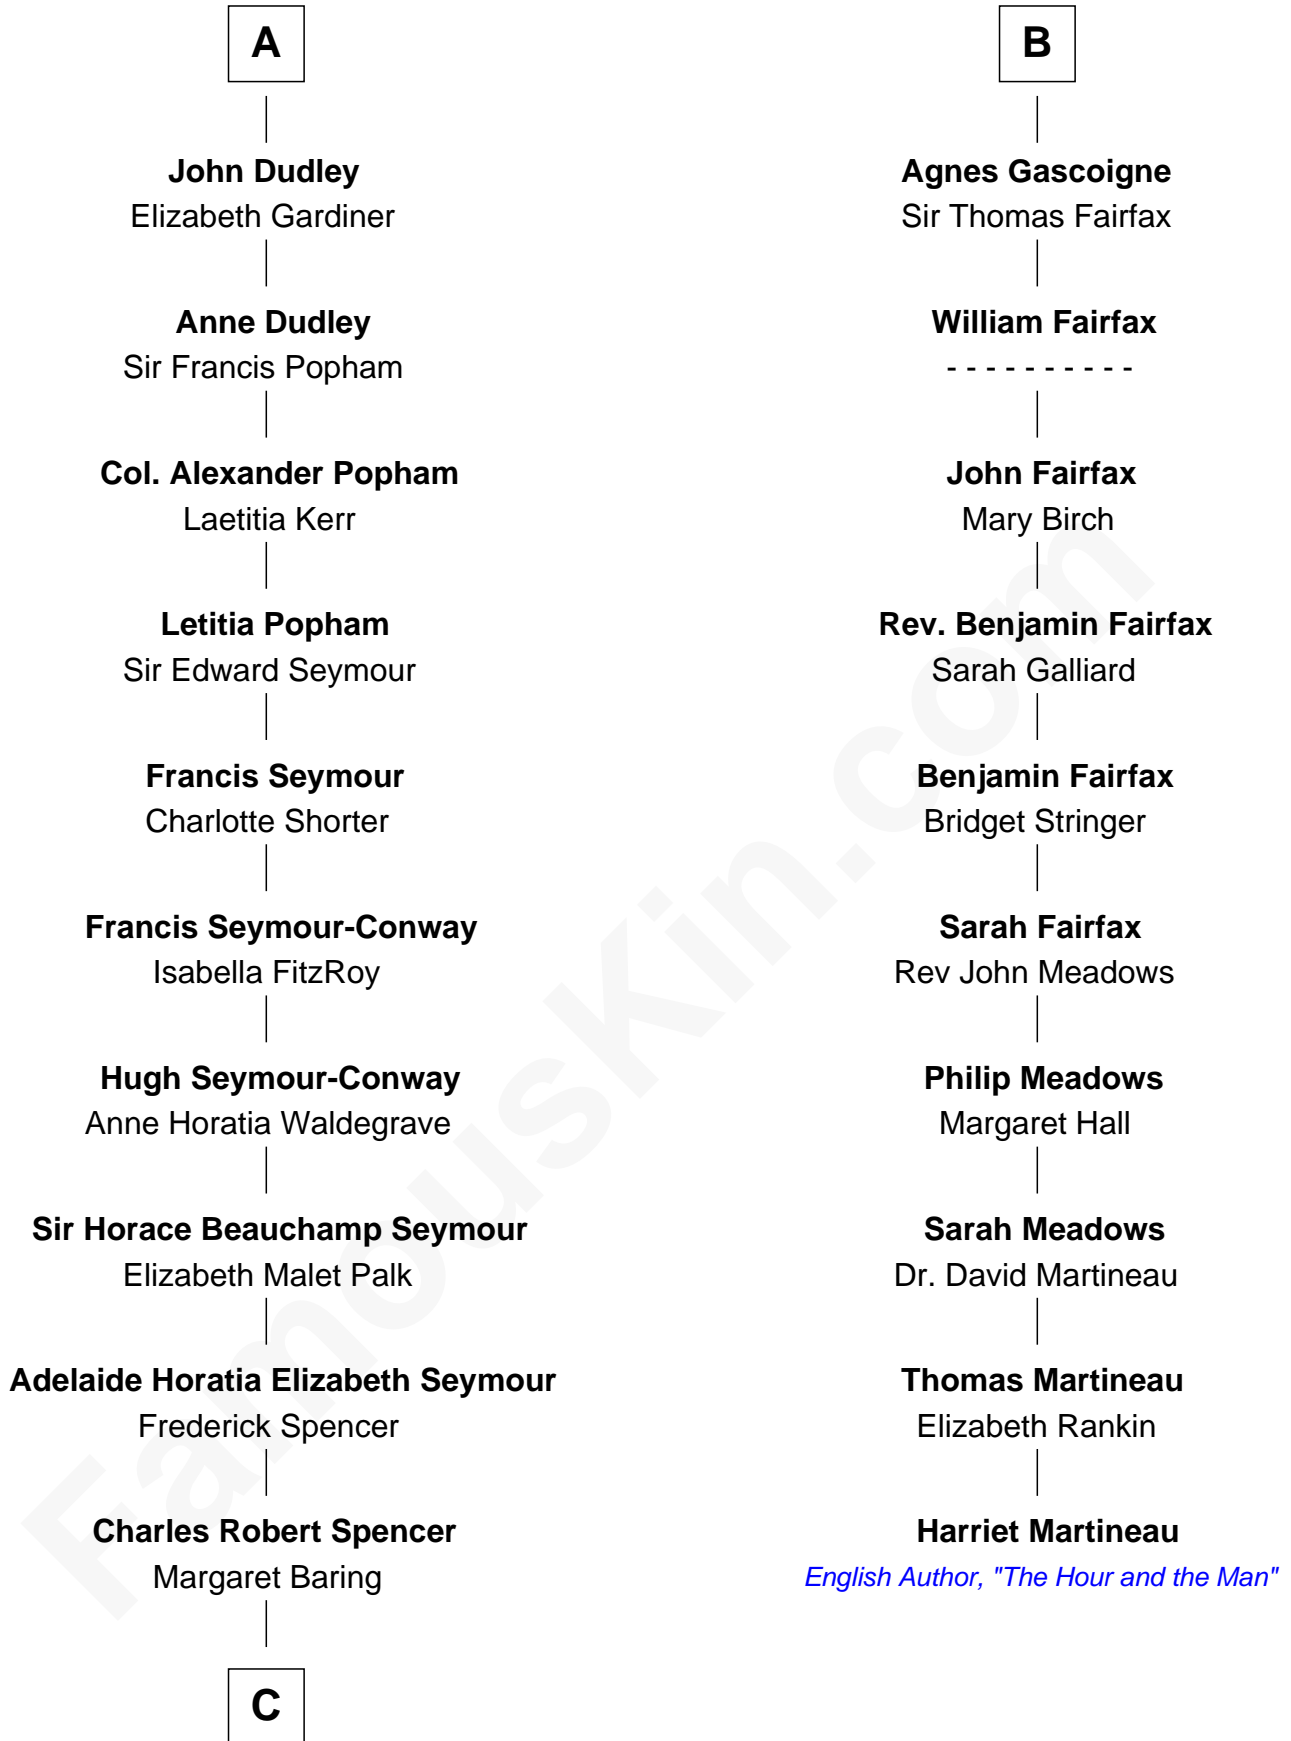

# FamousKin.com Relationship Chart of

**Princess Diana**

*Princess of Wales*

16th cousin 3 times removed of

**Harriet Martineau**

*Author of The Hour and the Man*

**Sir William de Cantilupe**

Eve de Braiose

**C**

—  
**Albert Edward John Spencer**  
Cynthia Elinor Beatrix Hamilton

—  
**Edward John Spencer**  
Frances Ruth Burke Roche

—  
**Princess Diana**  
*Princess of Wales*

FamousKin.com