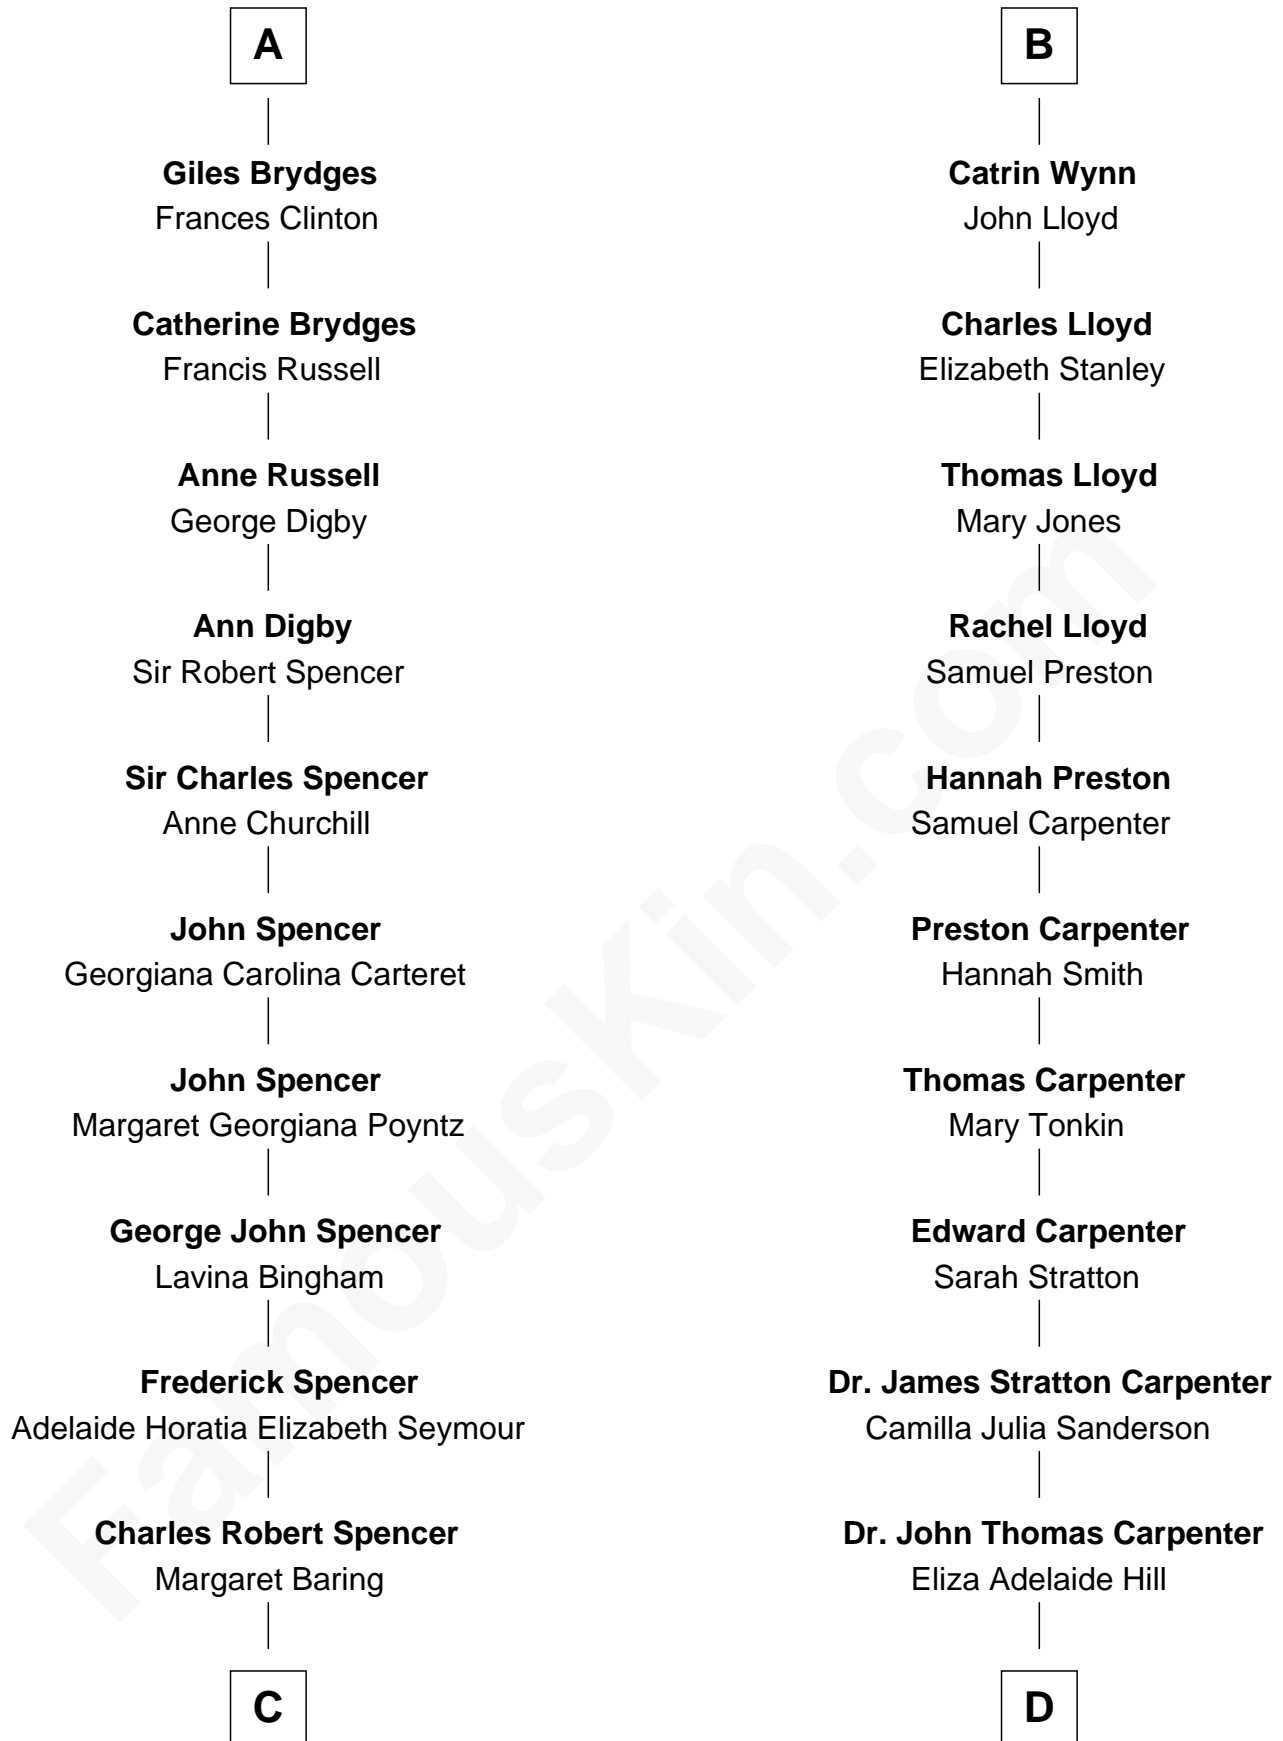

FamousKin.com
Relationship Chart of
Princess Diana
Princess of Wales

19th cousin 1 time removed of
Mary Chapin Carpenter
Singer and Songwriter

C

Albert Edward John Spencer
Cynthia Elinor Beatrix Hamilton

Edward John Spencer
Frances Ruth Burke Roche

Princess Diana
Princess of Wales

D

Dr. James Stratton Carpenter
Lillian Louise Chapin

Chapin Carpenter
Ruth Smythe

Chapin Carpenter
Mary Bowie Robertson

Mary Chapin Carpenter
Singer and Songwriter