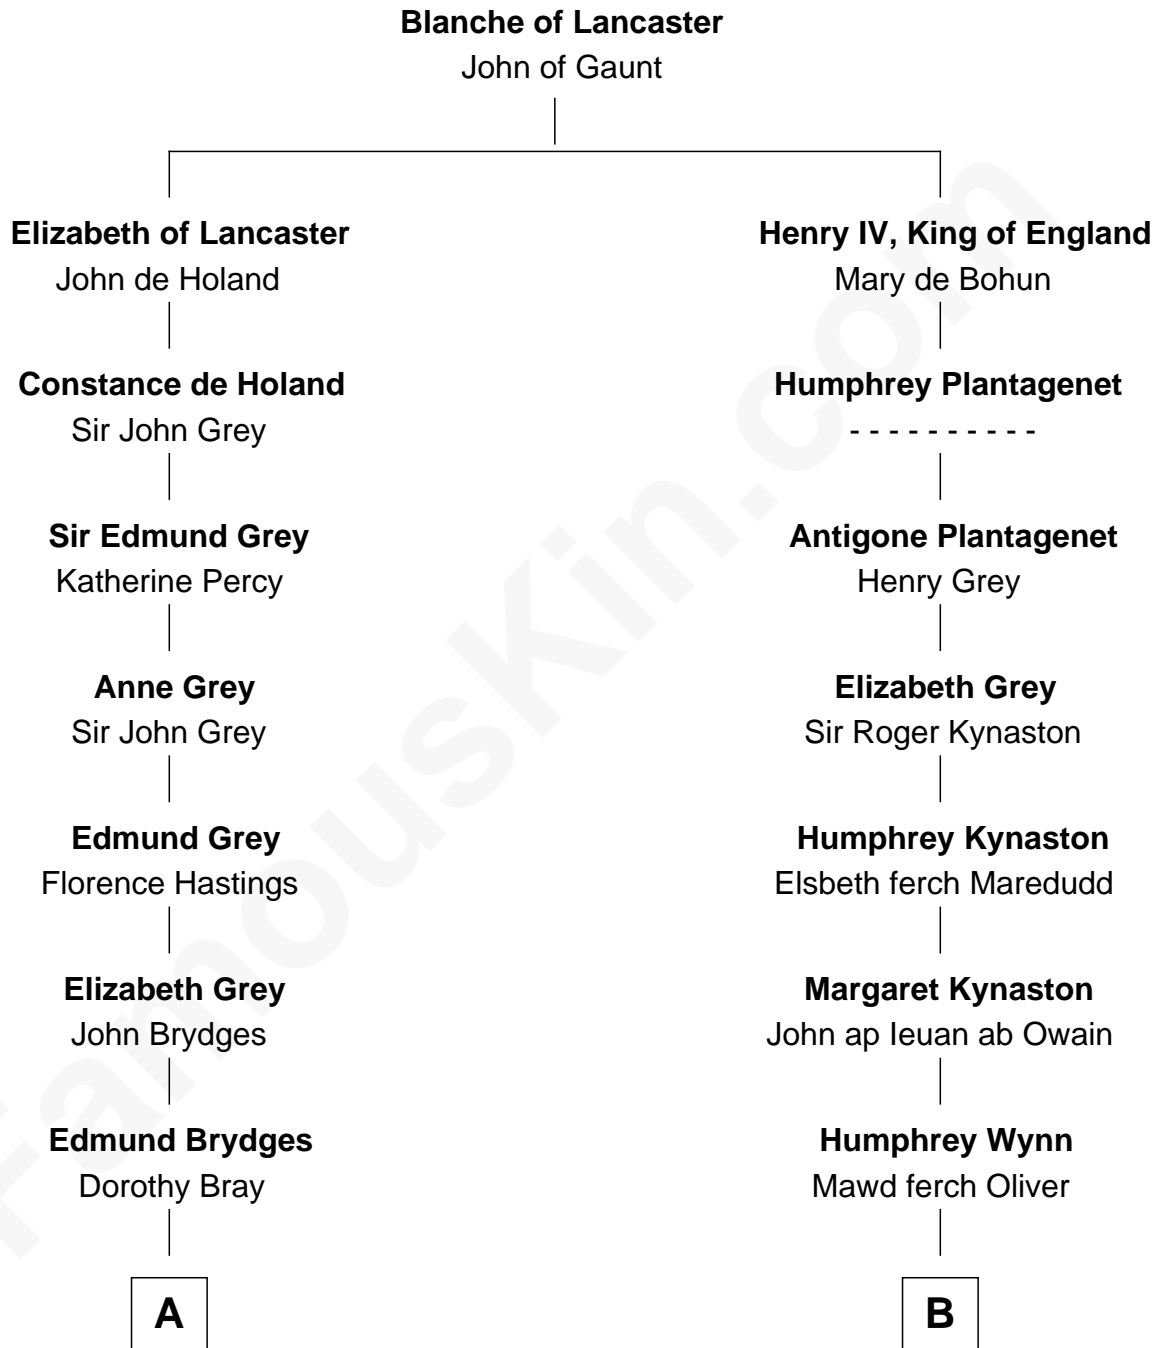

FamousKin.com
Relationship Chart of
Princess Diana
Princess of Wales

19th cousin 1 time removed of
Mary Chapin Carpenter
Singer and Songwriter

C

Albert Edward John Spencer
Cynthia Elinor Beatrix Hamilton

Edward John Spencer
Frances Ruth Burke Roche

Princess Diana
Princess of Wales

D

Dr. James Stratton Carpenter
Lillian Louise Chapin

Chapin Carpenter
Ruth Smythe

Chapin Carpenter
Mary Bowie Robertson

Mary Chapin Carpenter
Singer and Songwriter