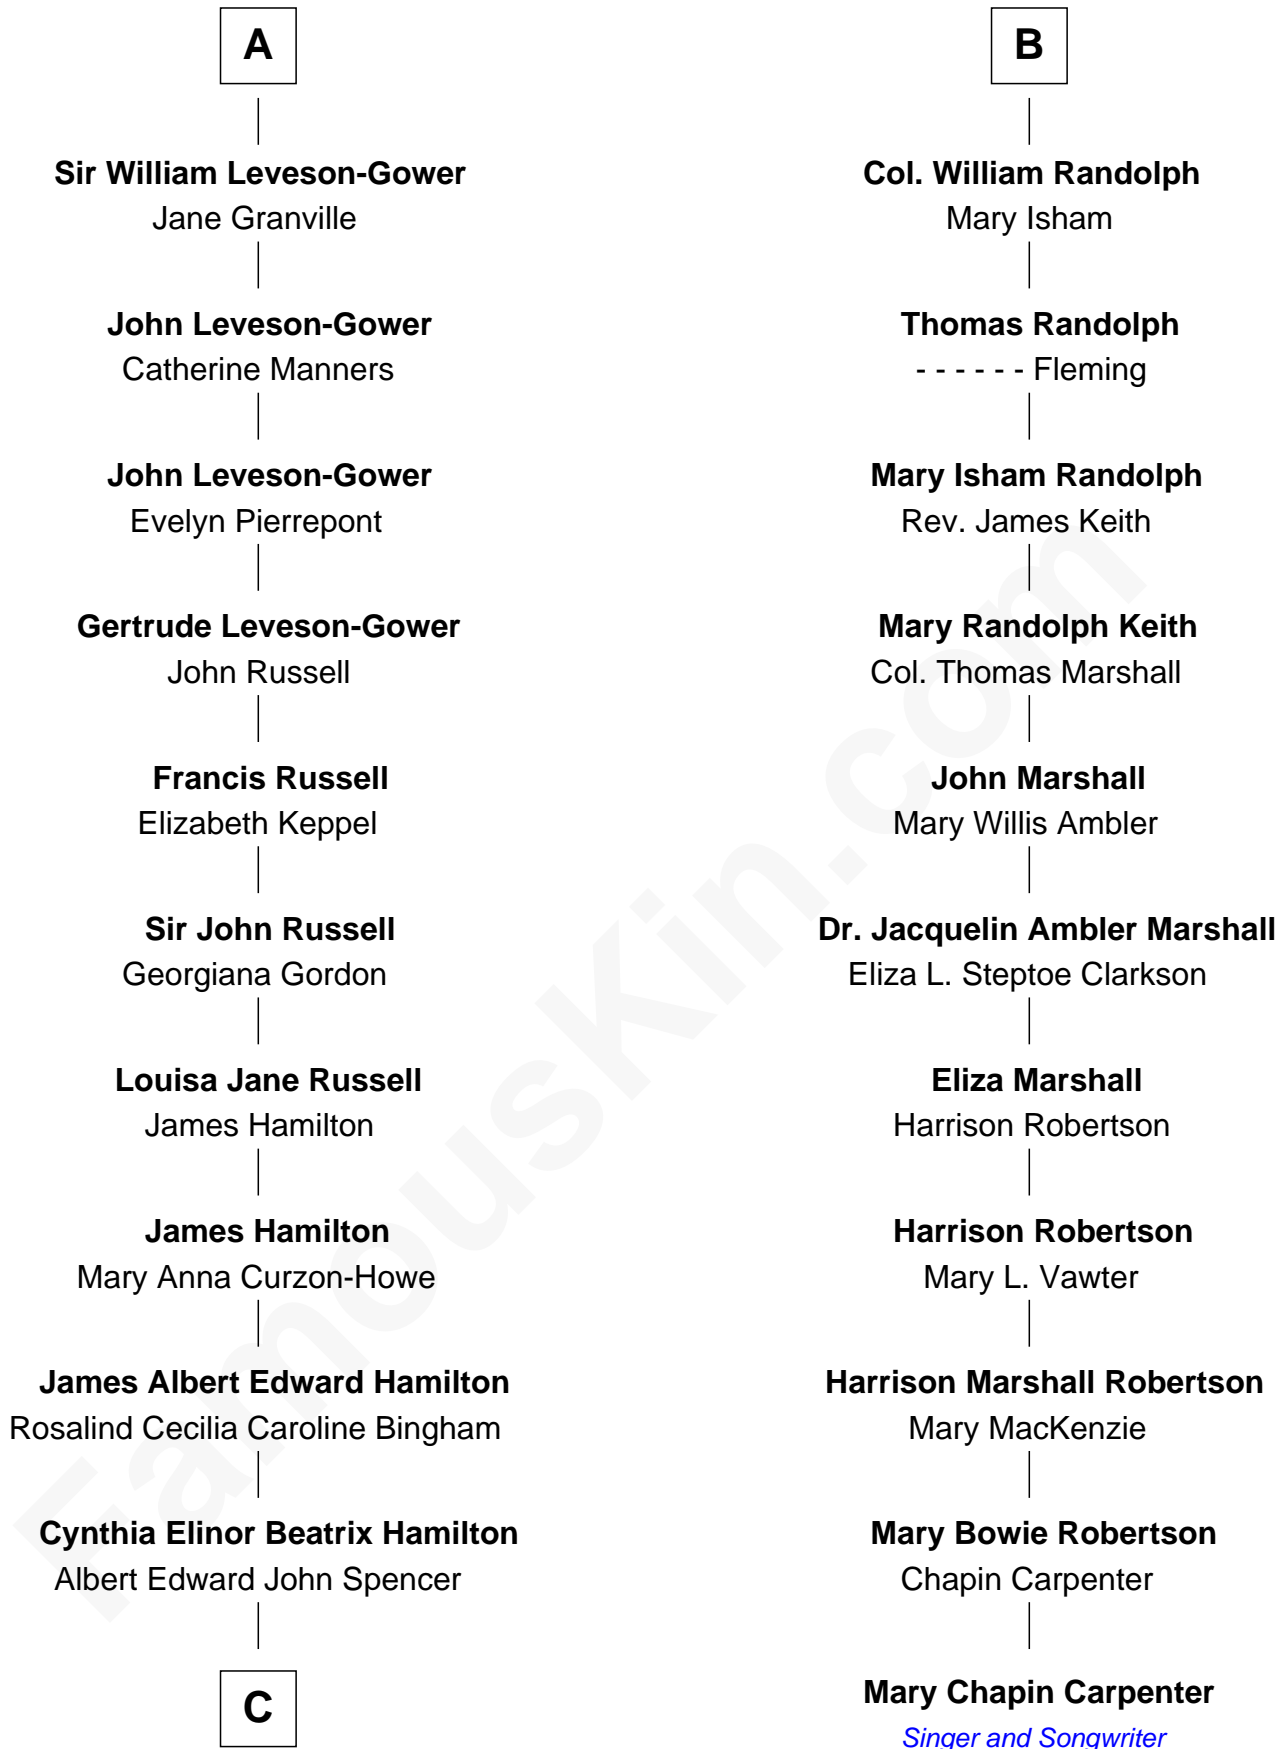

FamousKin.com
Relationship Chart of
Princess Diana
Princess of Wales

17th cousin 1 time removed of
Mary Chapin Carpenter
Singer and Songwriter

Katherine Howard
 Sir Edward Neville

C

Edward John Spencer
Frances Ruth Burke Roche