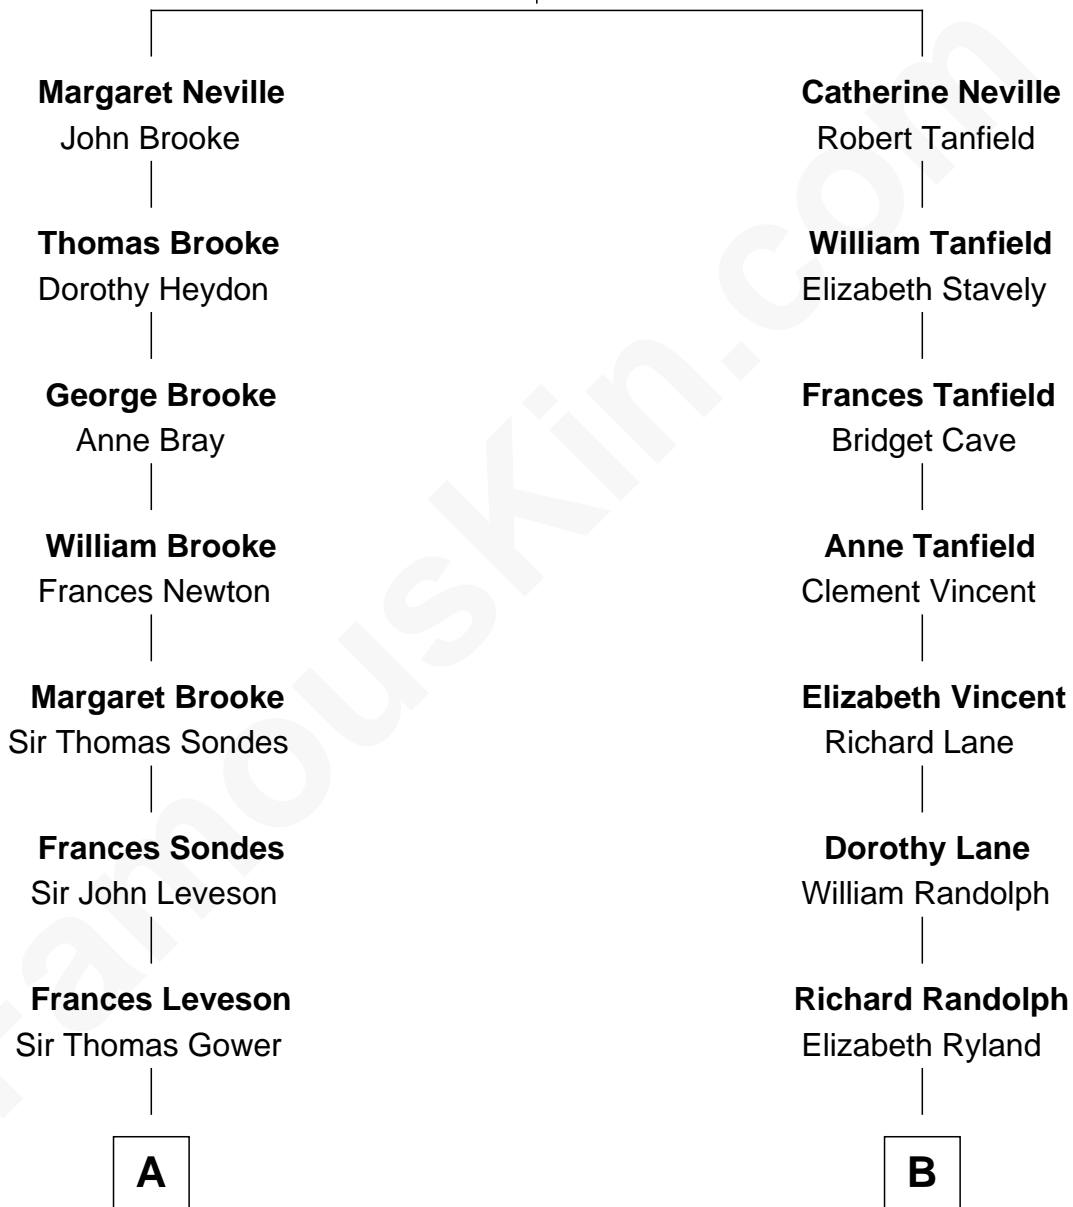

FamousKin.com
Relationship Chart of
Princess Diana
Princess of Wales

17th cousin 1 time removed of
Mary Chapin Carpenter
Singer and Songwriter

Katherine Howard
 Sir Edward Neville

C

Edward John Spencer
Frances Ruth Burke Roche

Princess Diana
Princess of Wales

FamousKin.com