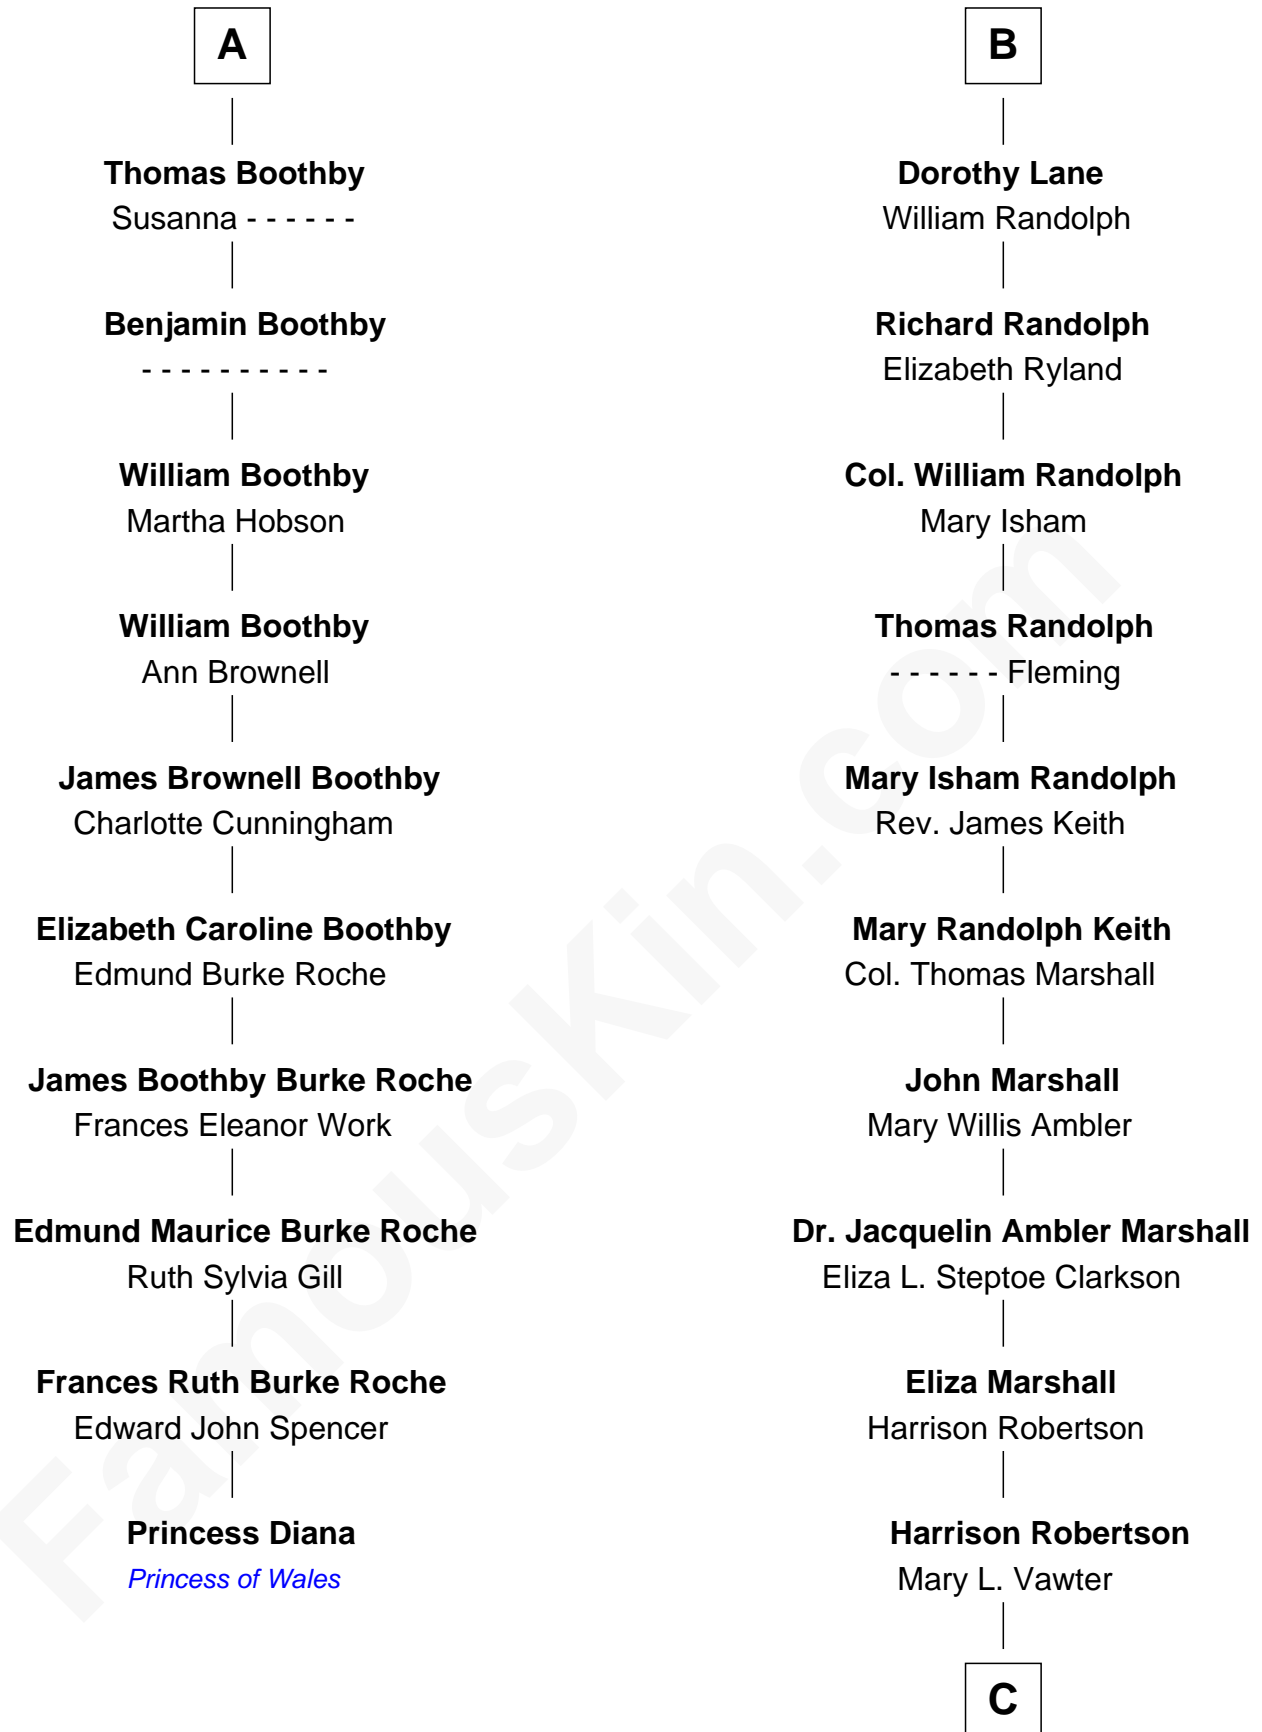

FamousKin.com
Relationship Chart of
Princess Diana
Princess of Wales

16th cousin 3 times removed of
Mary Chapin Carpenter
Singer and Songwriter

C

—
Harrison Marshall Robertson

Mary MacKenzie

—
Mary Bowie Robertson

Chapin Carpenter

—
Mary Chapin Carpenter

Singer and Songwriter

FamousKin.com