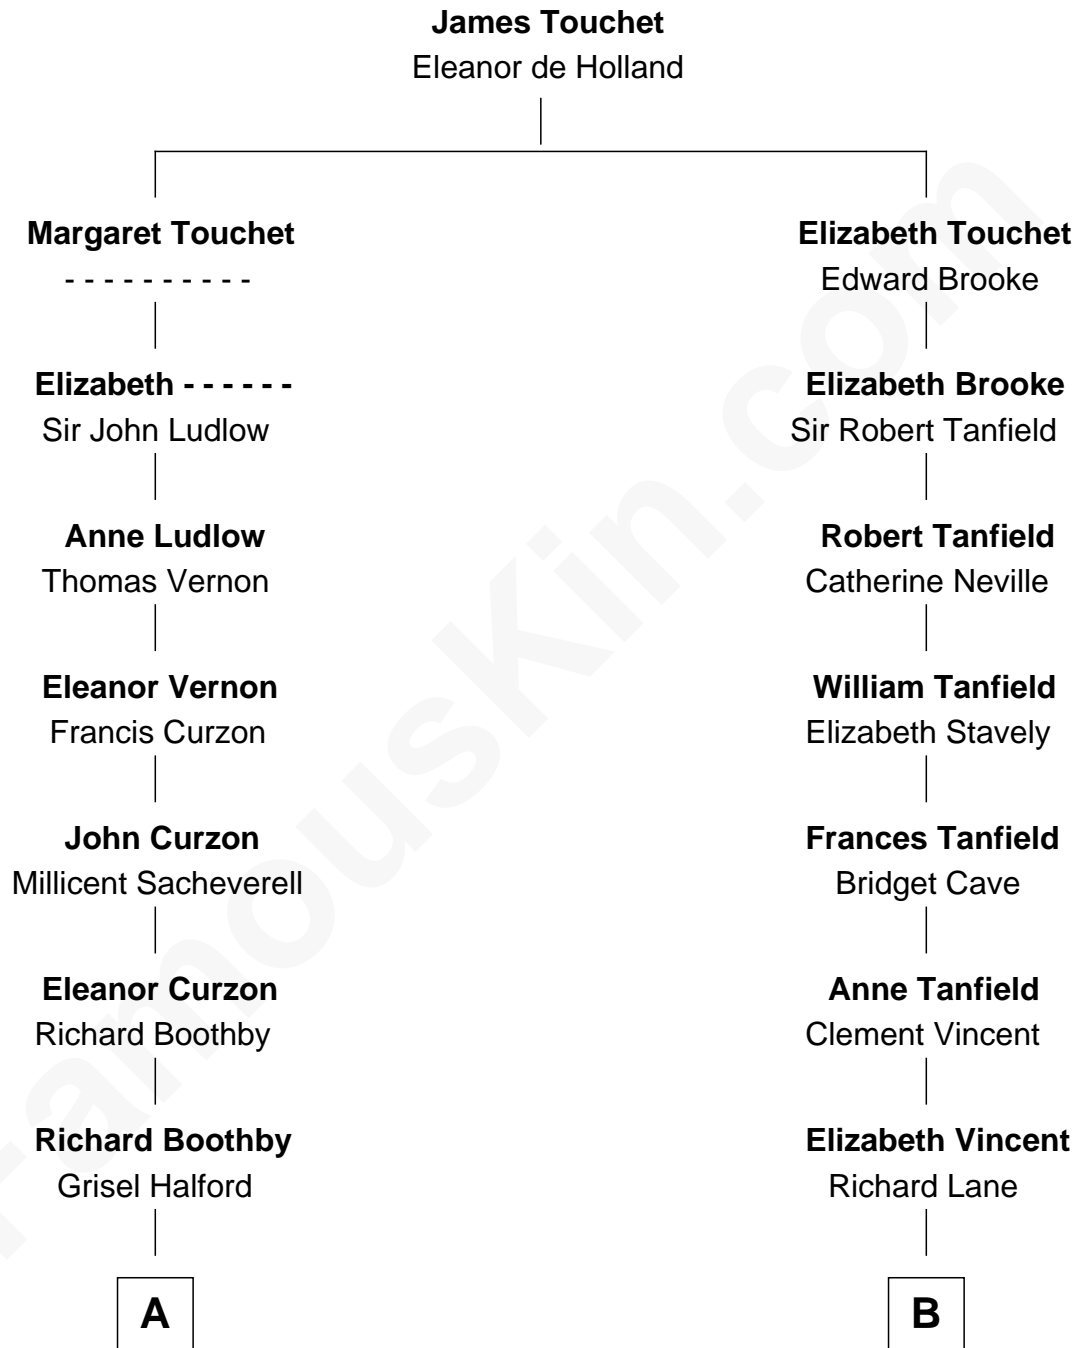

FamousKin.com
Relationship Chart of
Princess Diana
Princess of Wales

16th cousin 3 times removed of
Mary Chapin Carpenter
Singer and Songwriter

C

—
Harrison Marshall Robertson

Mary MacKenzie

—
Mary Bowie Robertson

Chapin Carpenter

—
Mary Chapin Carpenter

Singer and Songwriter

FamousKin.com