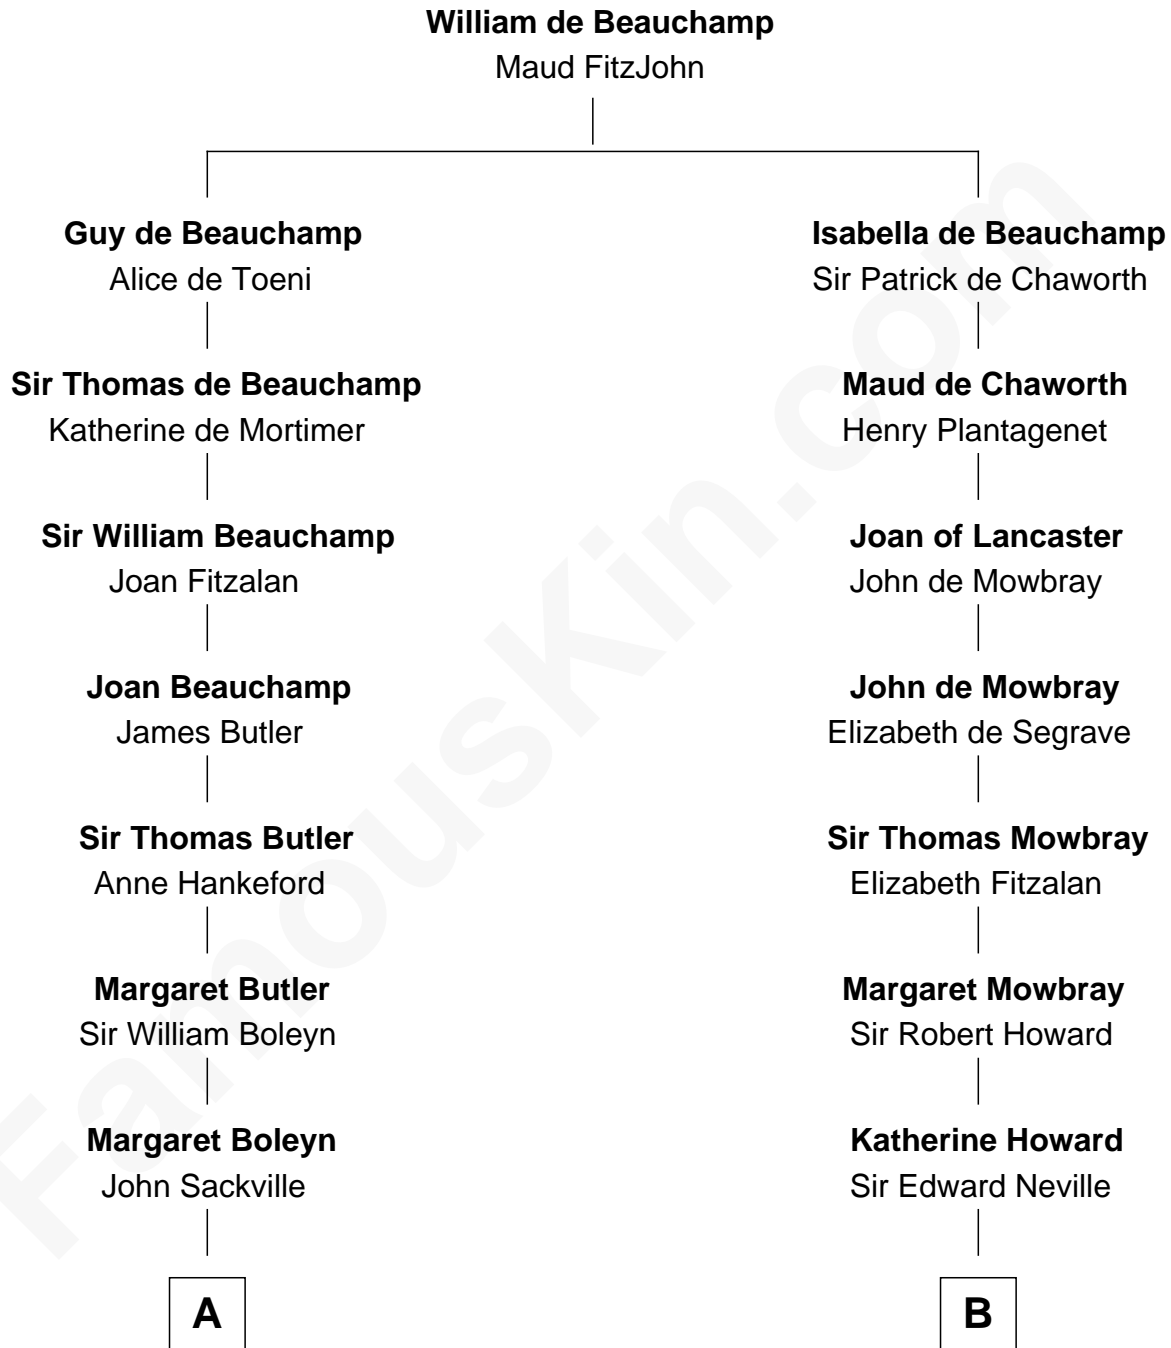

FamousKin.com

Relationship Chart of

Princess Diana

Princess of Wales

18th cousin 2 times removed of

John Marshall
4th Chief Justice of the U.S. Supreme Court

FamousKin.com