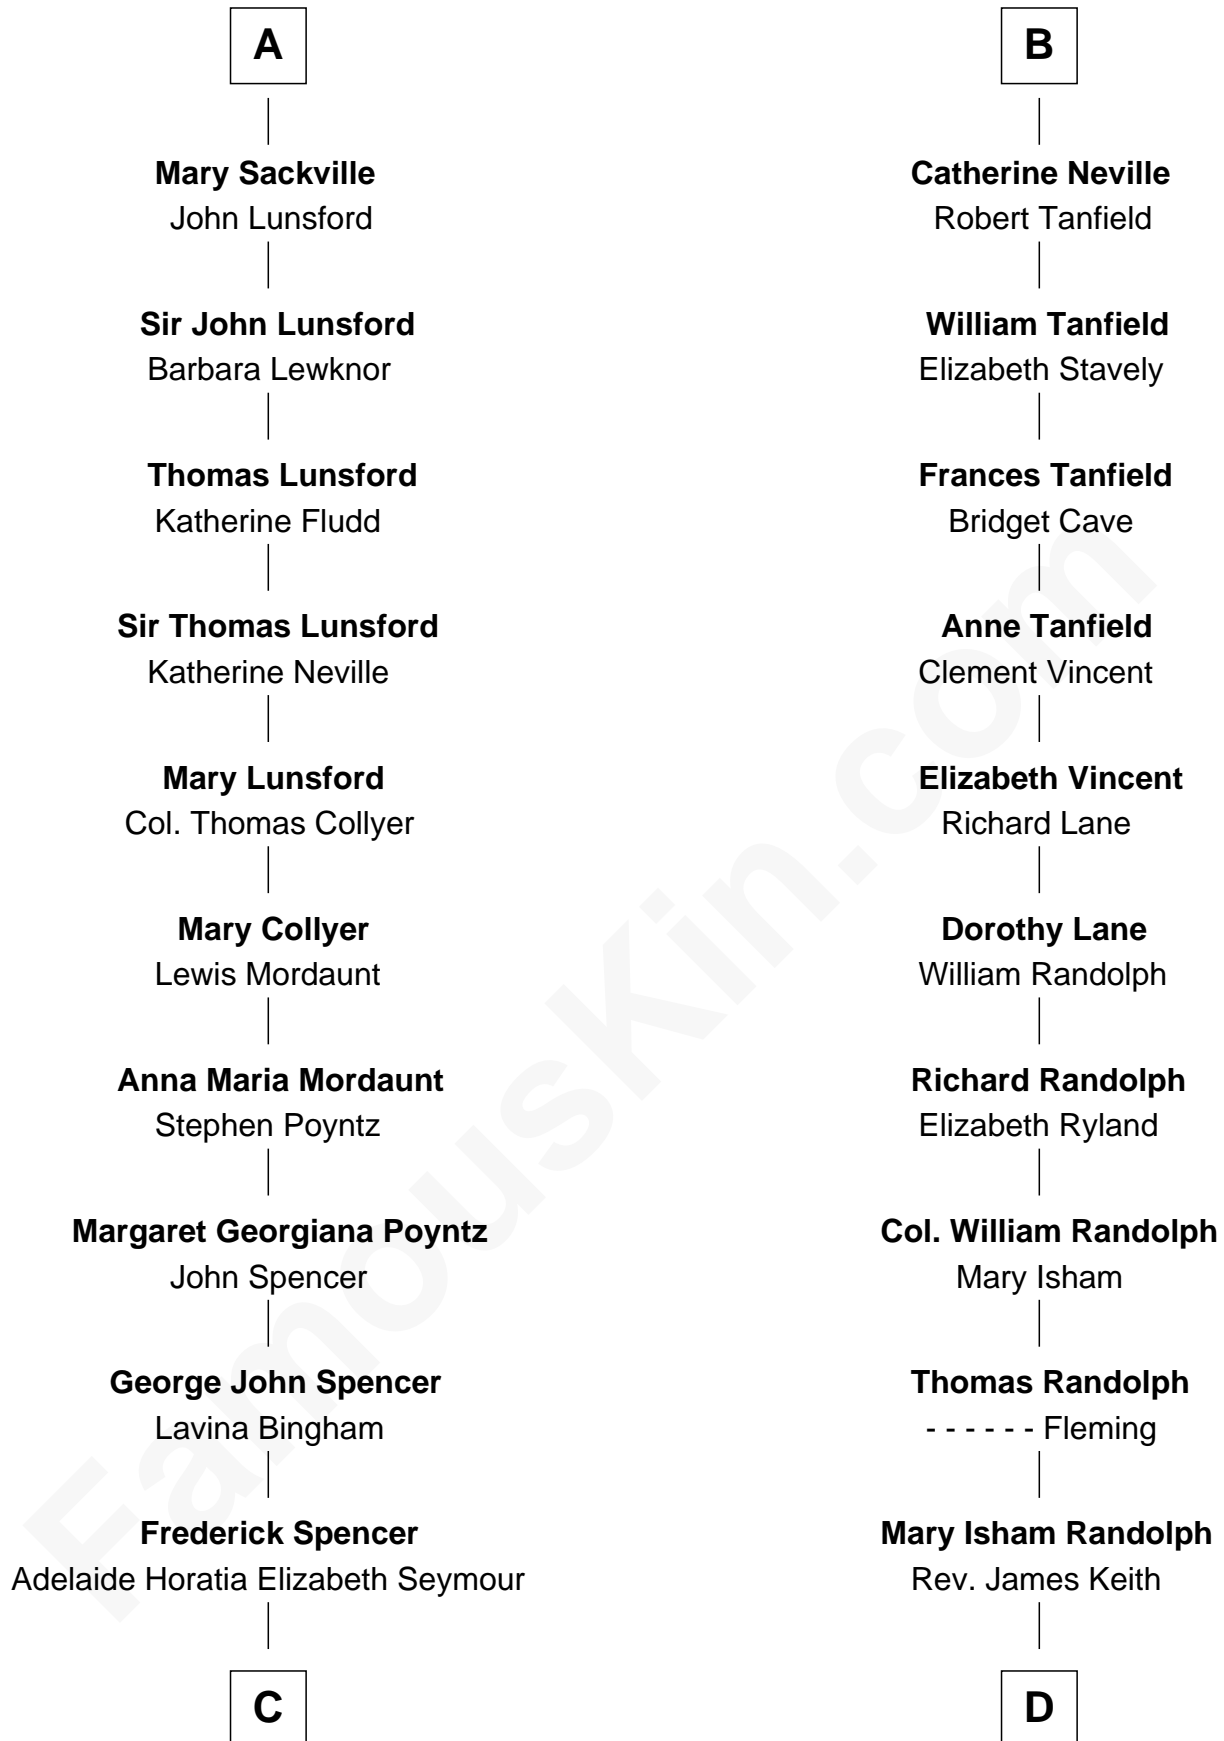

FamousKin.com

Relationship Chart of

Princess Diana

Princess of Wales

18th cousin 2 times removed of

John Marshall
4th Chief Justice of the U.S. Supreme Court

FamousKin.com