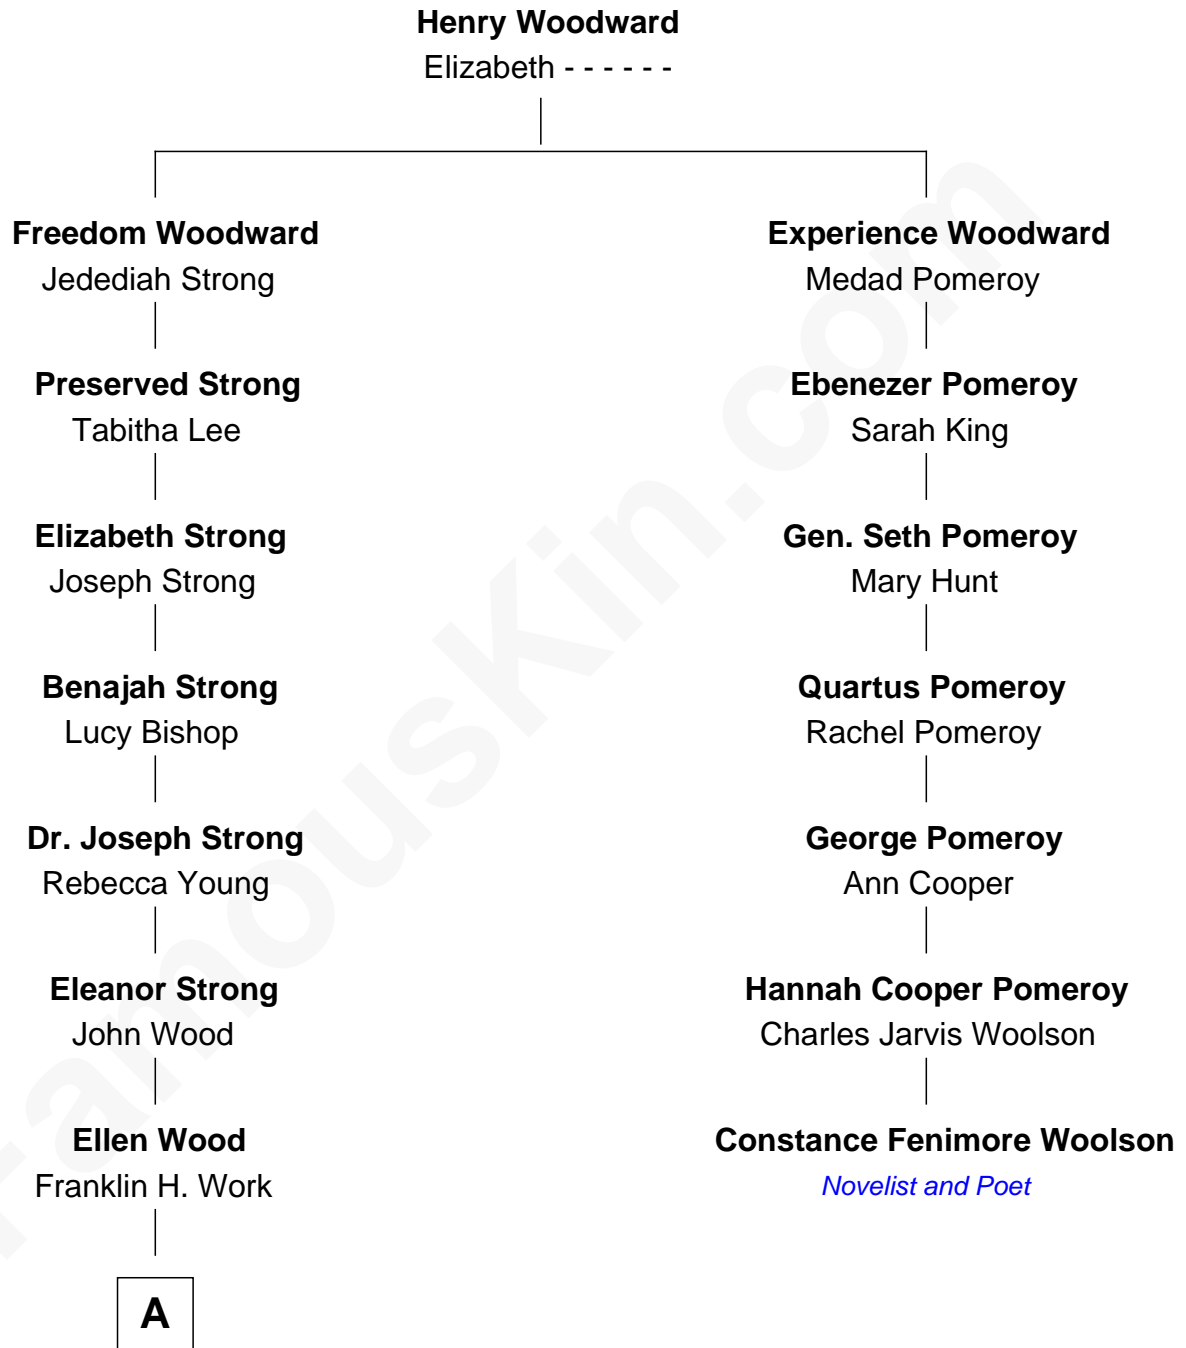

# FamousKin.com Relationship Chart of

**Princess Diana**

*Princess of Wales*

6th cousin 4 times removed of

**Constance Fenimore Woolson**

*Victorian Novelist and Poet*

**A**

—  
**Frances Eleanor Work**  
James Boothby Burke Roche

—  
**Edmund Maurice Burke Roche**  
Ruth Sylvia Gill

—  
**Frances Ruth Burke Roche**  
Edward John Spencer

—  
**Princess Diana**  
*Princess of Wales*

FamousKin.com