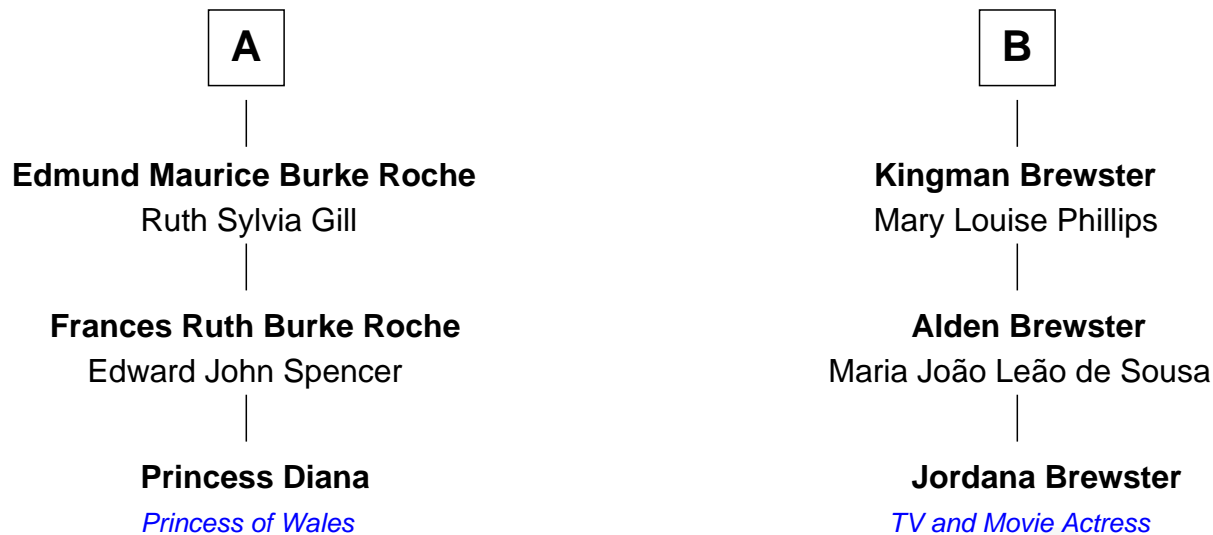

# FamousKin.com Relationship Chart of

**Princess Diana**

*Princess of Wales*

9th cousin of

**Jordana Brewster**

*TV and Movie Actress*

**Joseph Morgan**

Dorothy Parke

**Eleanor Strong**

John Wood

**Ellen Wood**

Franklin H. Work

**Frances Eleanor Work**

James Boothby Burke Roche

**A**

**Dorothy Morgan**

Ebenezer Witter

**Hannah Witter**

Ephraim Smith

**Zipporah Smith**

Jonathan Brewster

**Elisha Brewster**

Sarah Huntington

**Elisha Huntington Brewster**

Sophronia M. Kingman

**Charles Kingman Brewster**

Celina Sophia Baldwin

**Kingman Brewster**

Florence Foster Besse

**B**

Jordana Brewster photo by [Andre Luis](#) (CC BY-SA 3.0)