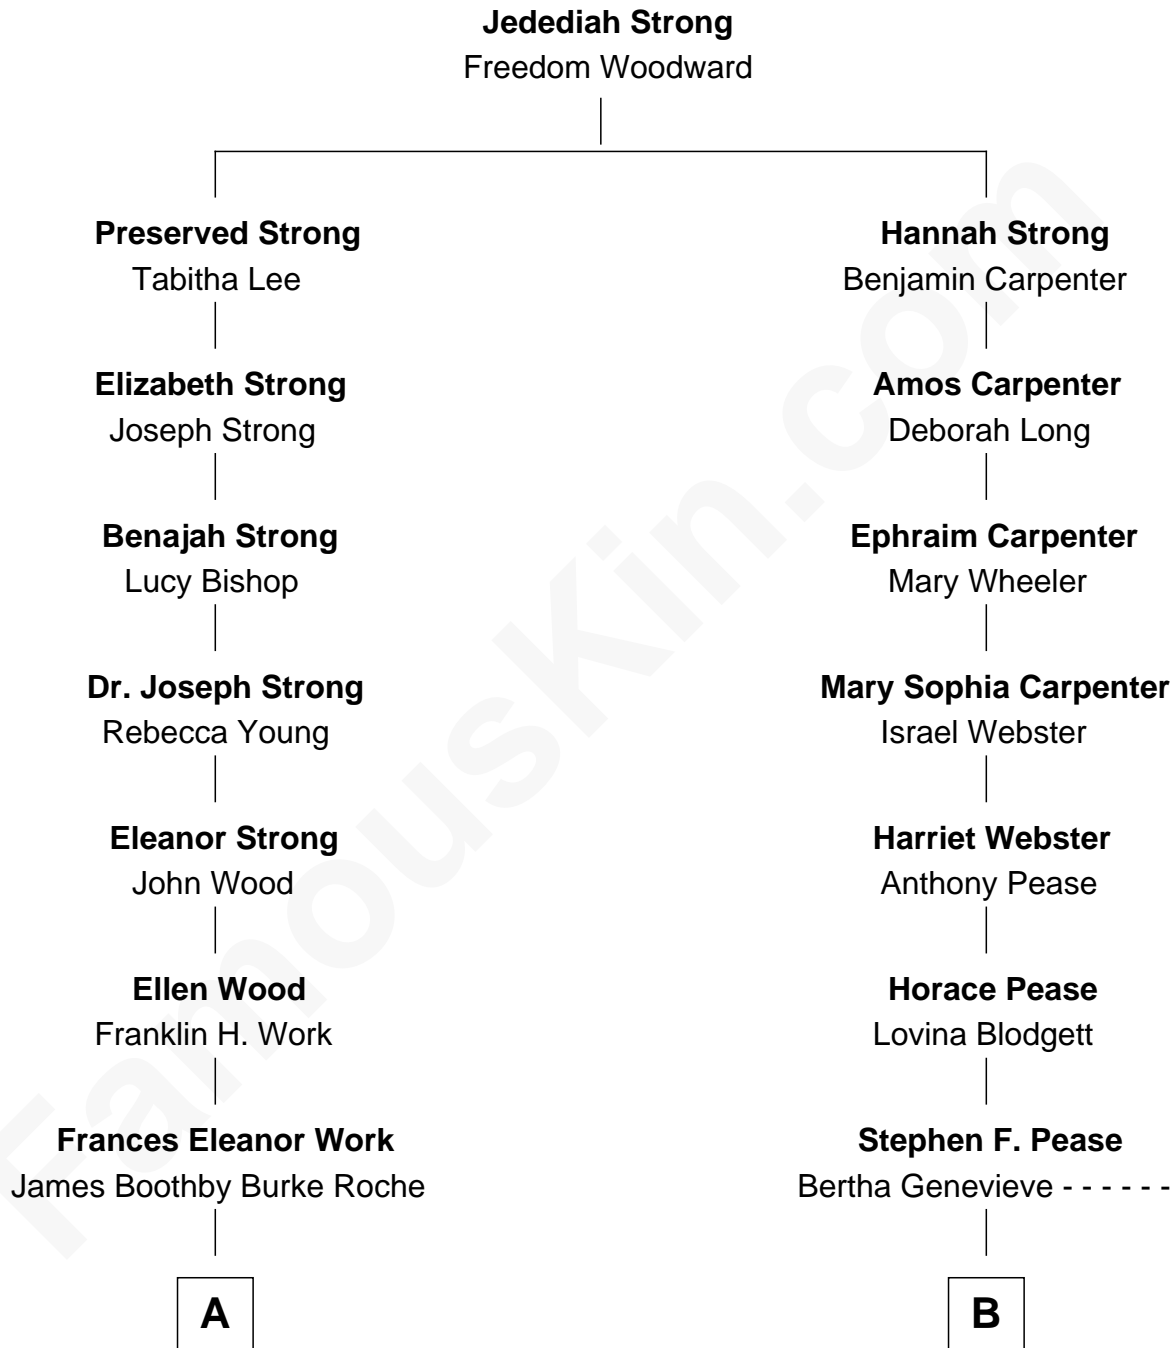

FamousKin.com Relationship Chart of

Princess Diana

Princess of Wales

9th cousin of

Mark David Chapman

Assassinated John Lennon

FamousKin.com