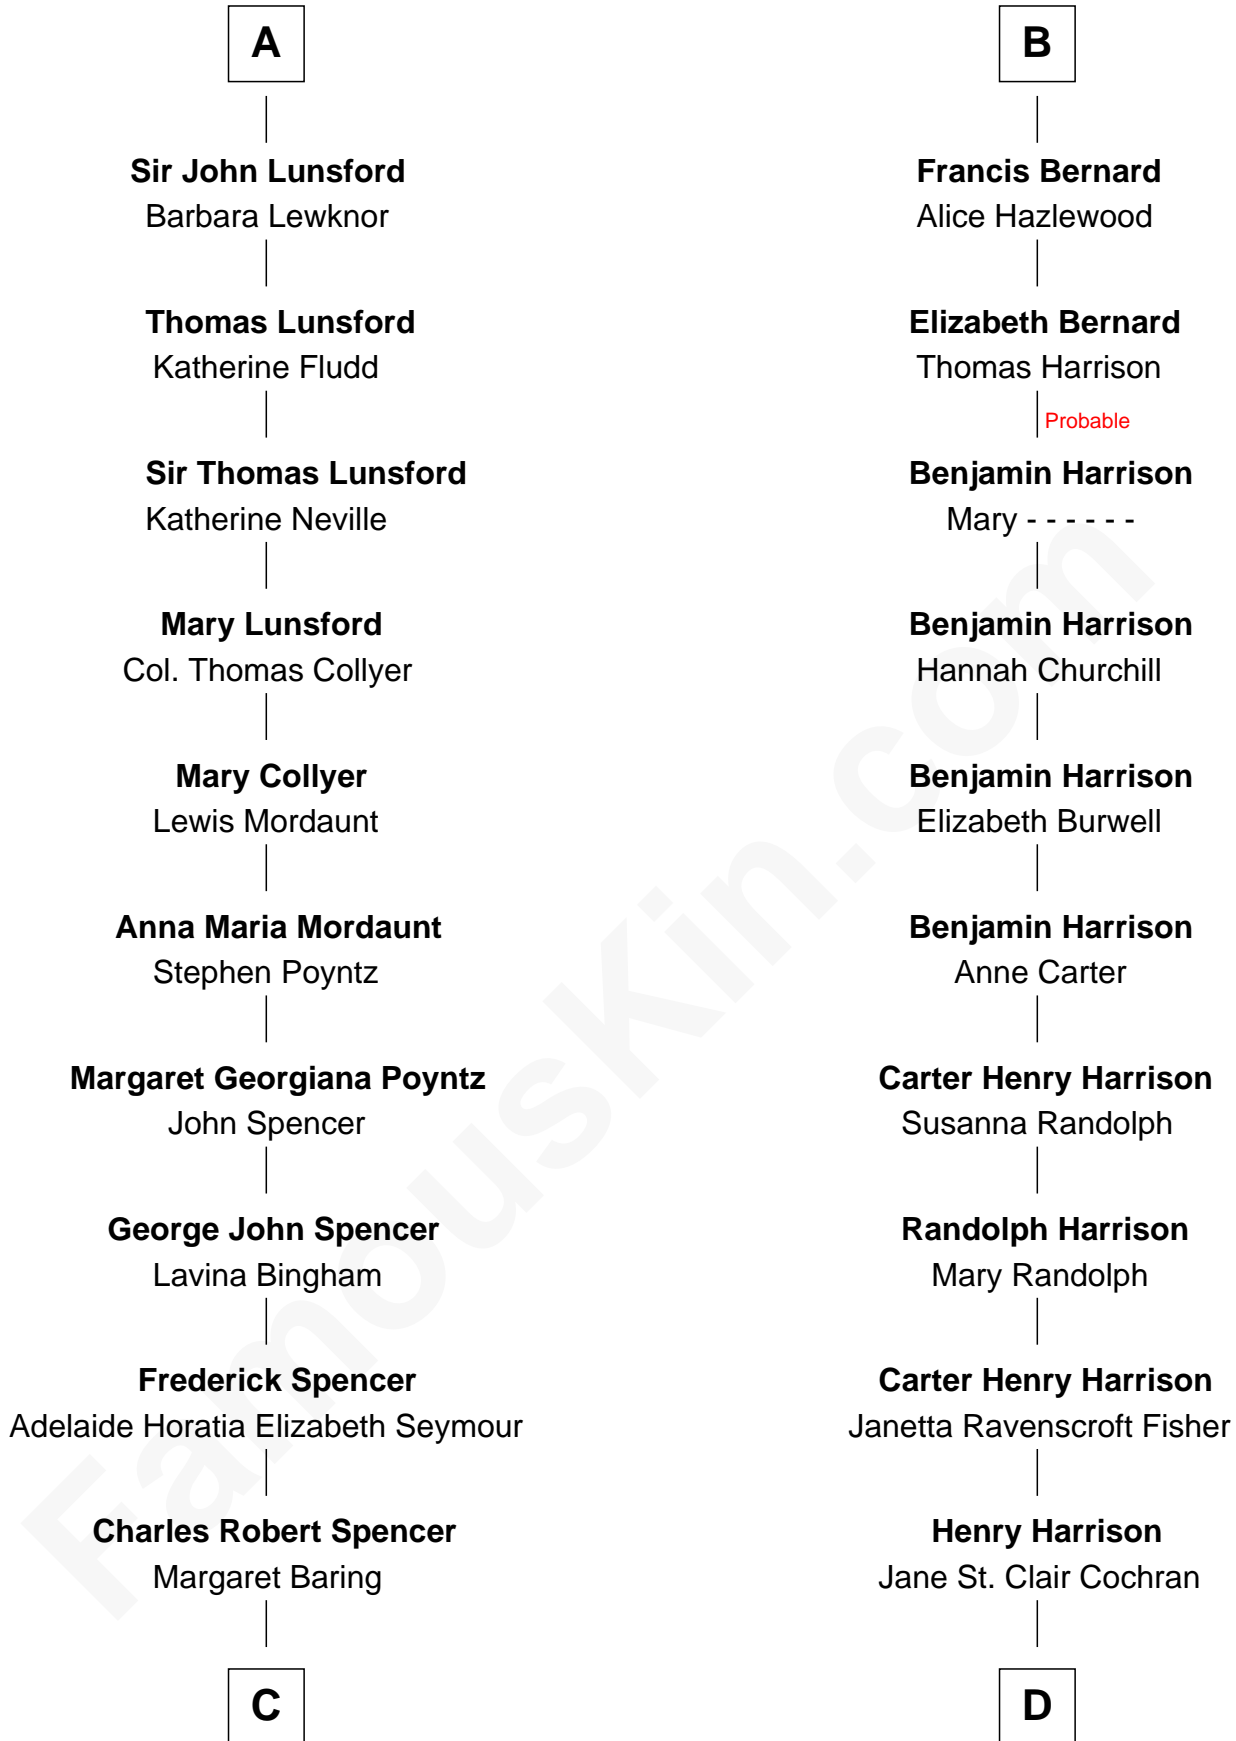

# FamousKin.com Relationship Chart of

**Princess Diana**

*Princess of Wales*

19th cousin 2 times removed of

**Edward Norton**

*Movie Actor*

**Sir William de Ros**  
Margery de Badlesmere

**C**

**Albert Edward John Spencer**  
Cynthia Elinor Beatrix Hamilton

**Edward John Spencer**  
Frances Ruth Burke Roche

**Princess Diana**  
*Princess of Wales*

**D**

**George Moffett Harrison**  
Bettie Montgomery. Kent