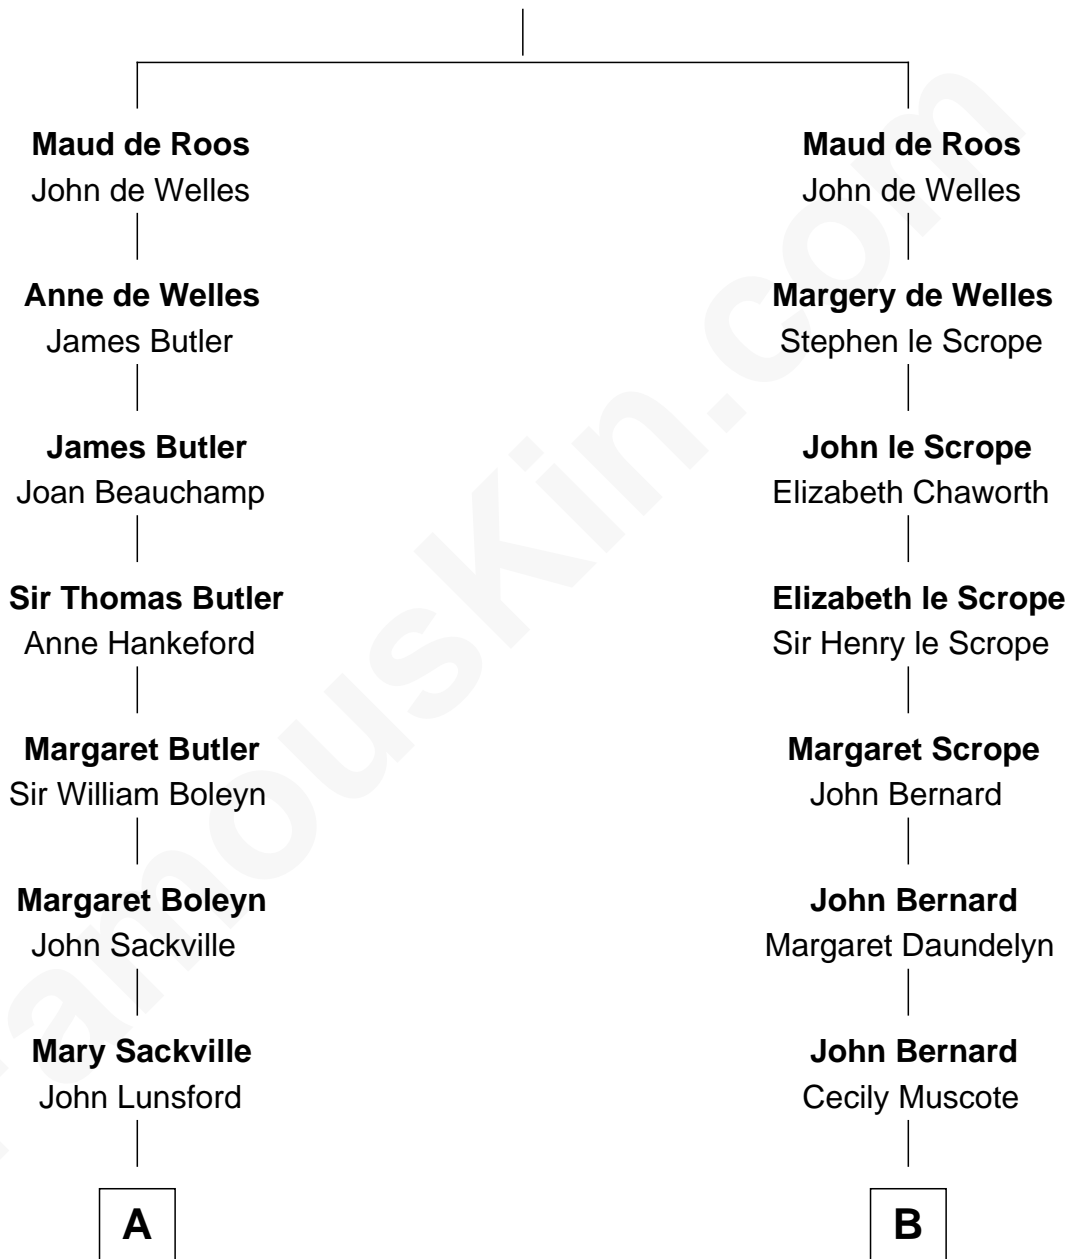

# FamousKin.com Relationship Chart of

**Princess Diana**

*Princess of Wales*

19th cousin 2 times removed of

**Edward Norton**

*Movie Actor*

**Sir William de Ros**  
Margery de Badlesmere

**C**

**Albert Edward John Spencer**  
Cynthia Elinor Beatrix Hamilton

**Edward John Spencer**  
Frances Ruth Burke Roche

**Princess Diana**  
*Princess of Wales*

**D**

**George Moffett Harrison**  
Bettie Montgomery. Kent

**Joseph Kent Harrison**  
Cornelia Long Somerville

**Betty Kent Harrison**  
Edward Mower Norton

**Edward Mower Norton**  
Lydia Robinson Rouse

**Edward Norton**  
*Movie Actor*

FamousKin.com