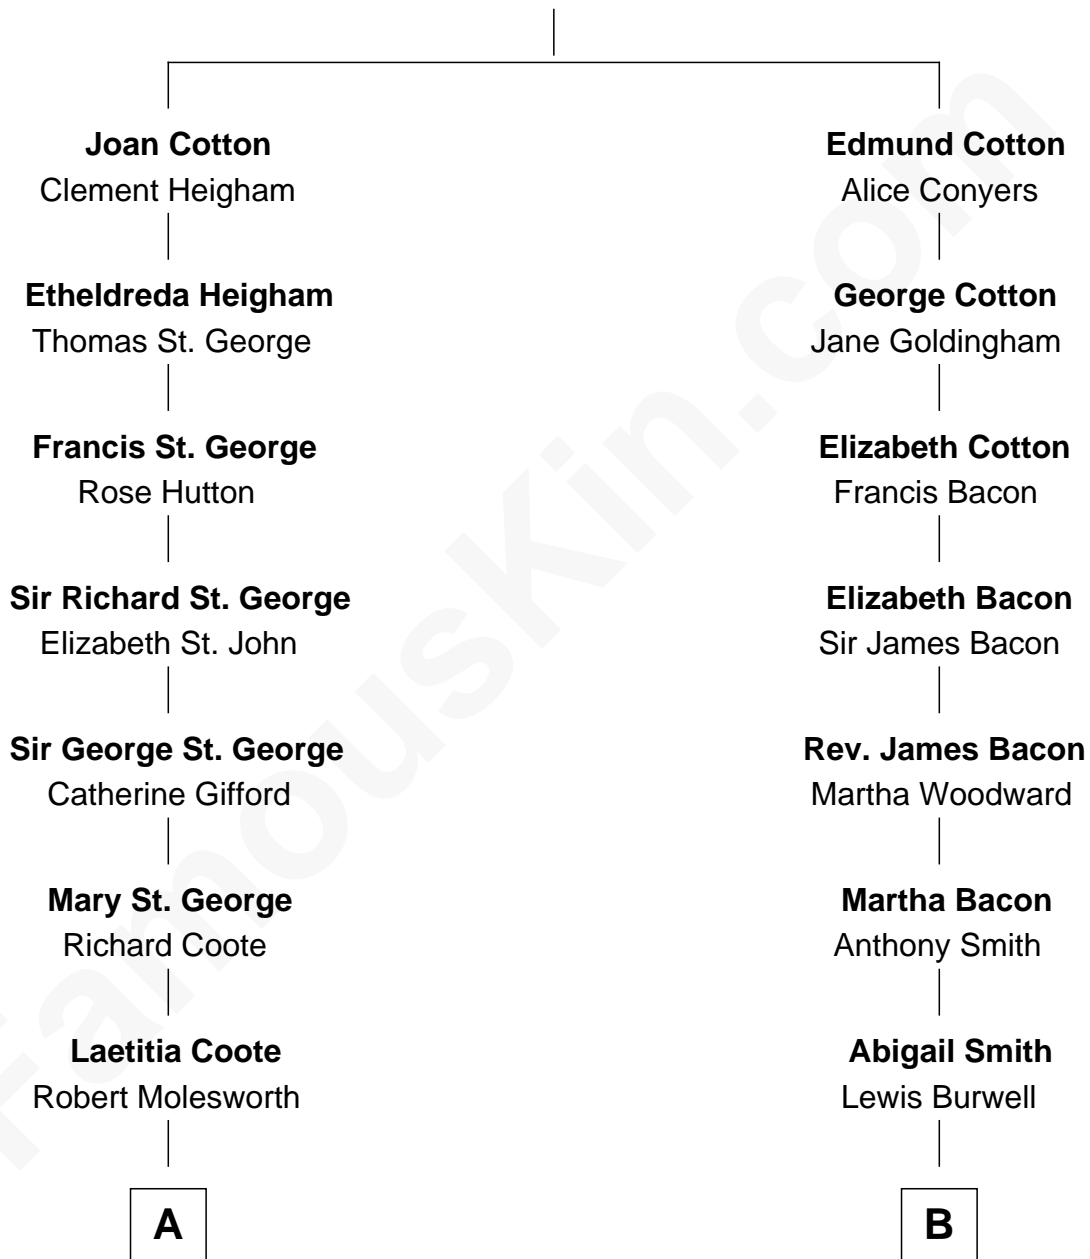

FamousKin.com Relationship Chart of

Princess Diana

Princess of Wales

15th cousin 2 times removed of

Edward Norton

Movie Actor

William Cotton

Alice Abbott

Edward Norton photo by [David Shankbone](#) (CC BY 3.0)