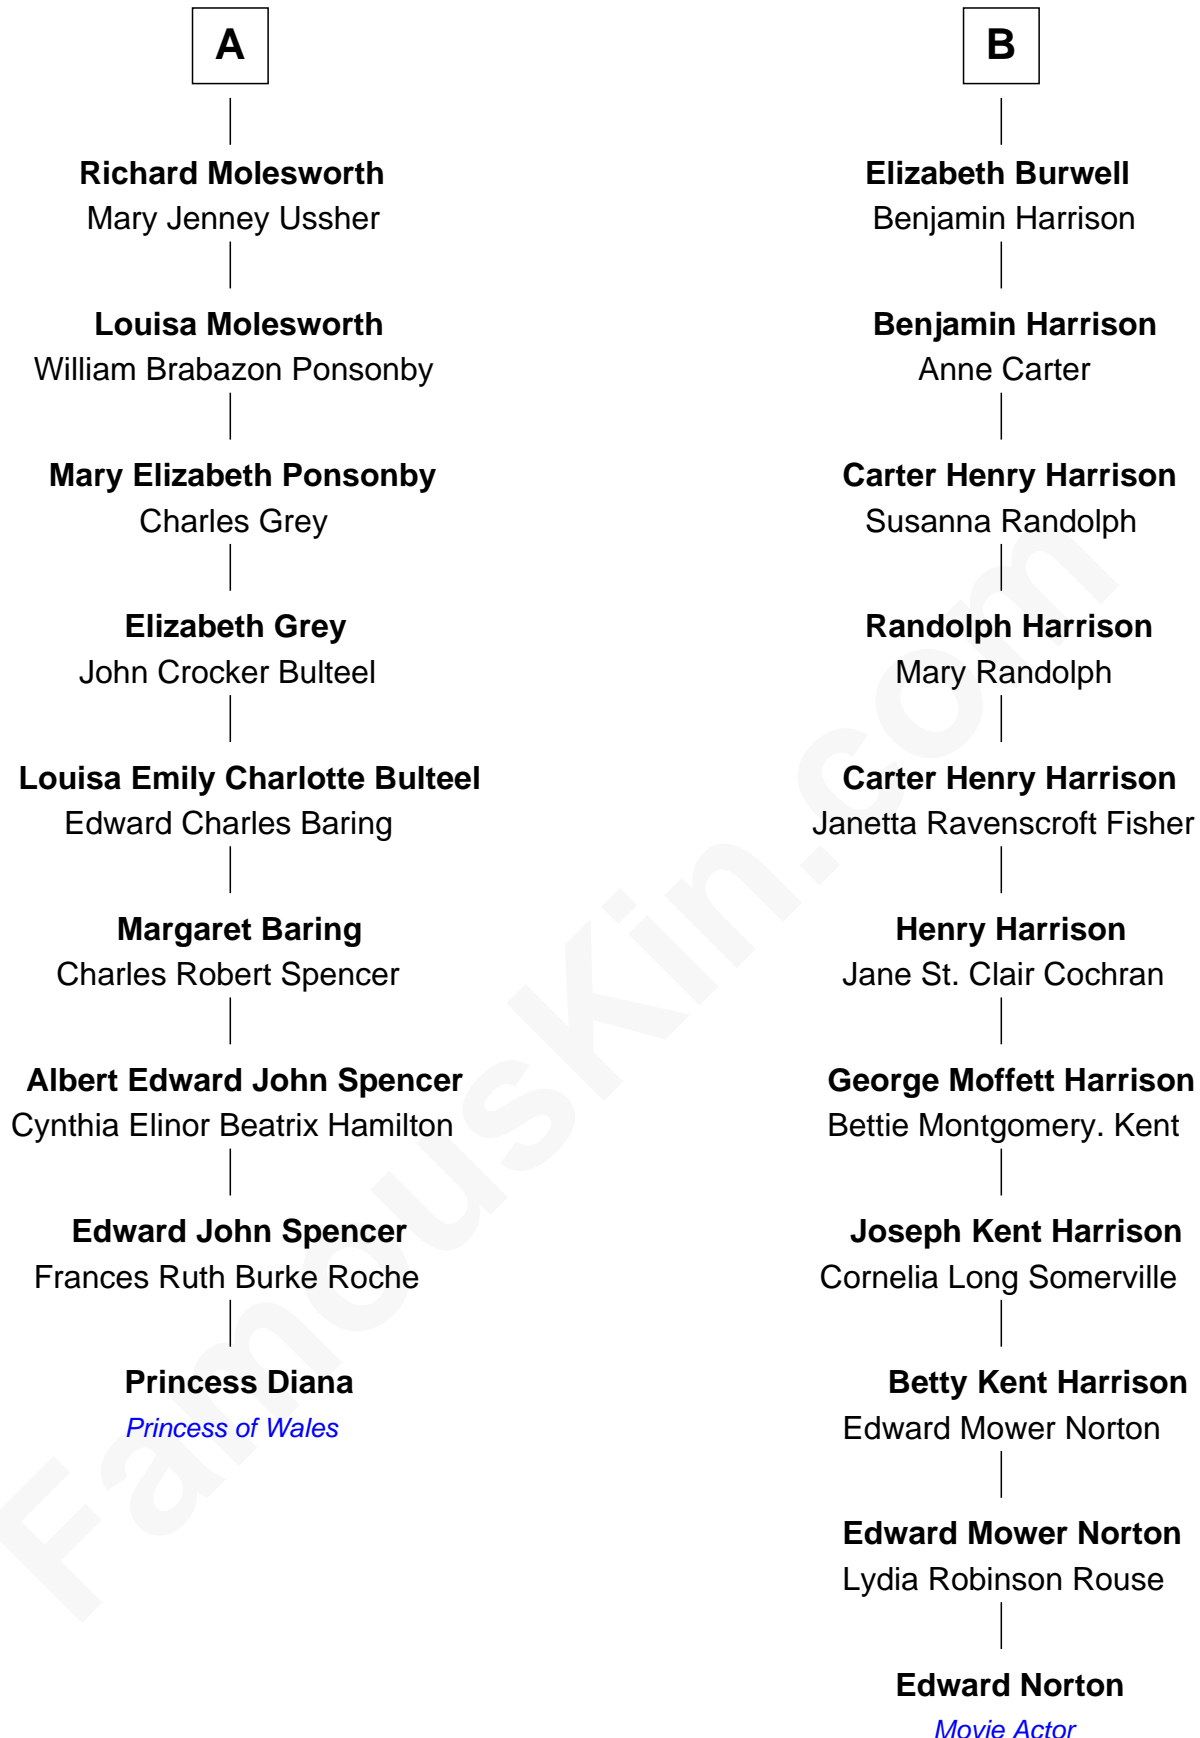

FamousKin.com Relationship Chart of

Princess Diana

Princess of Wales

15th cousin 2 times removed of

Edward Norton

Movie Actor

William Cotton

Alice Abbott

Edward Norton photo by [David Shankbone](#) (CC BY 3.0)