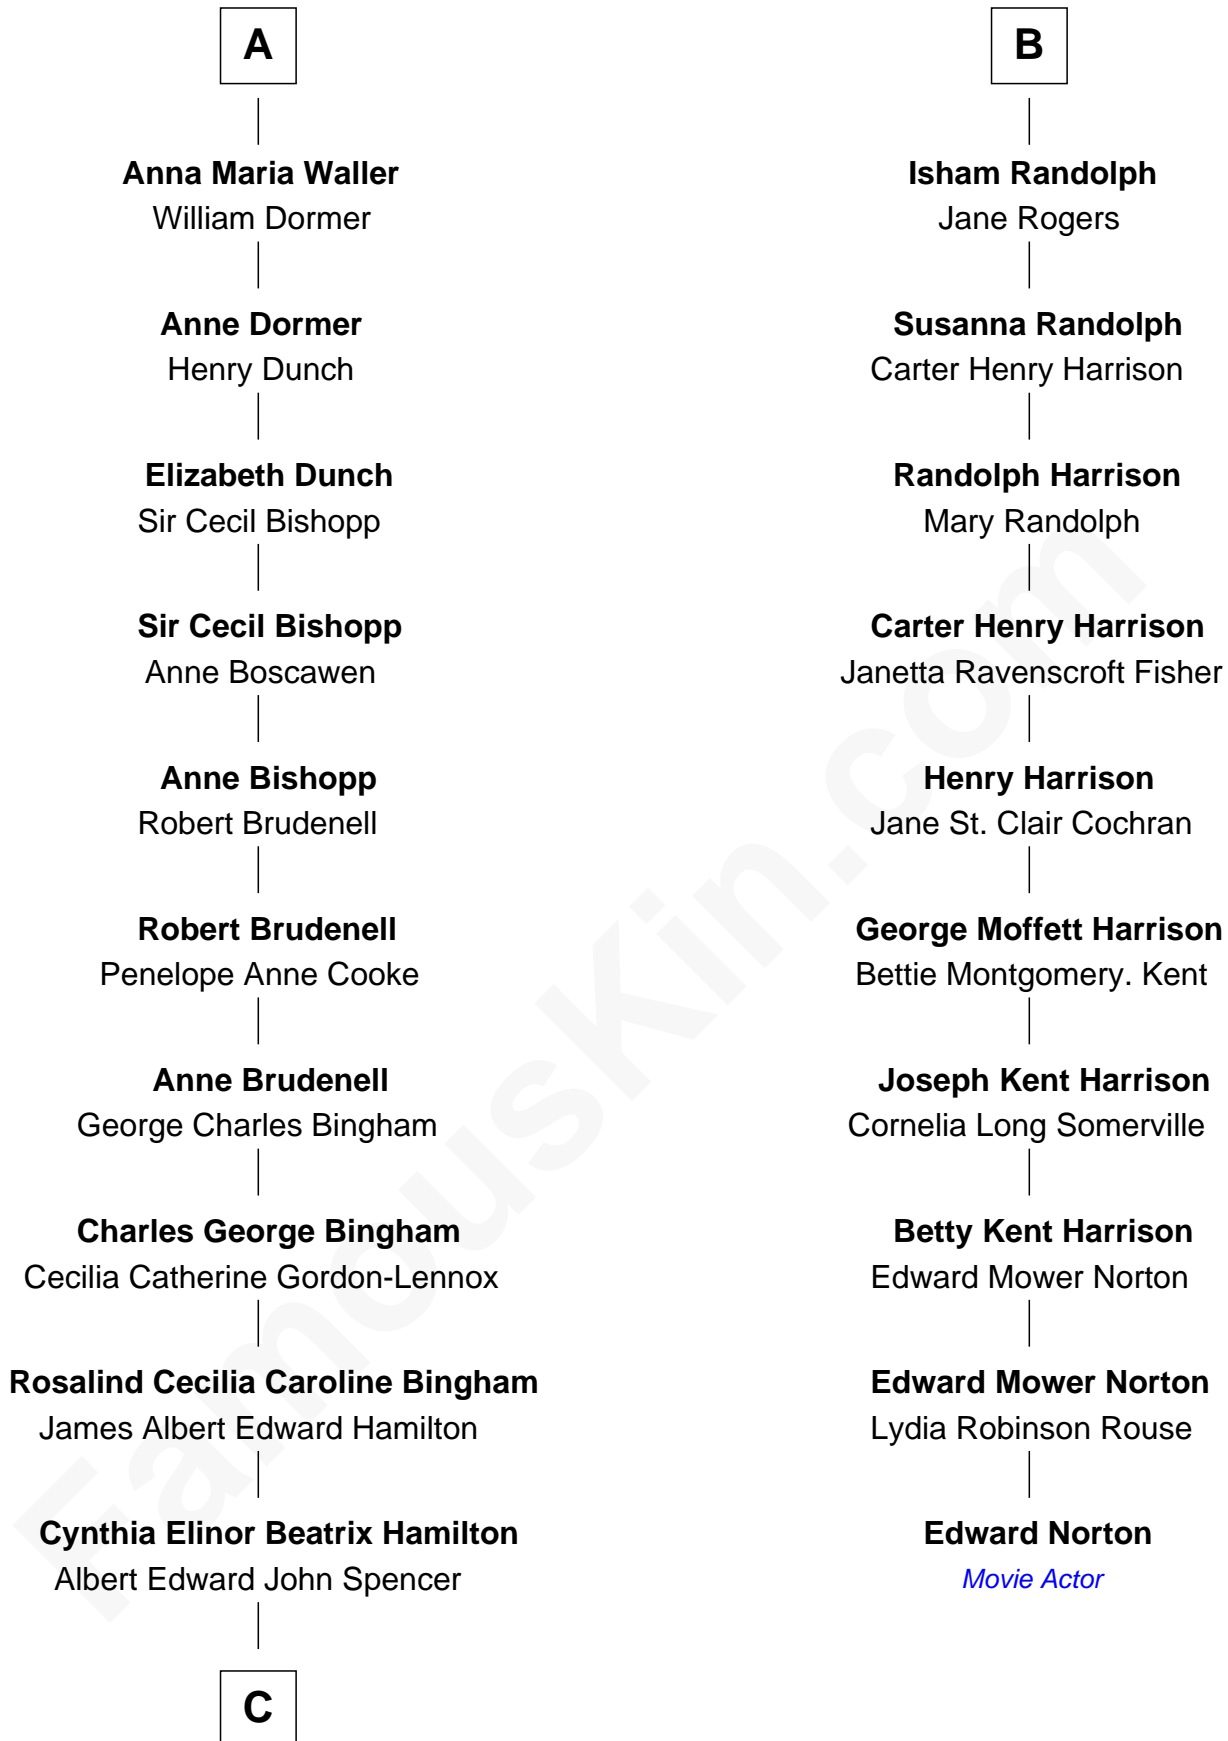

# FamousKin.com Relationship Chart of

**Princess Diana**

*Princess of Wales*

16th cousin 2 times removed of

**Edward Norton**

*Movie Actor*

**Richard Vere**

Isabel Green

**C**

**Edward John Spencer**  
Frances Ruth Burke Roche

**Princess Diana**  
*Princess of Wales*

FamousKin.com