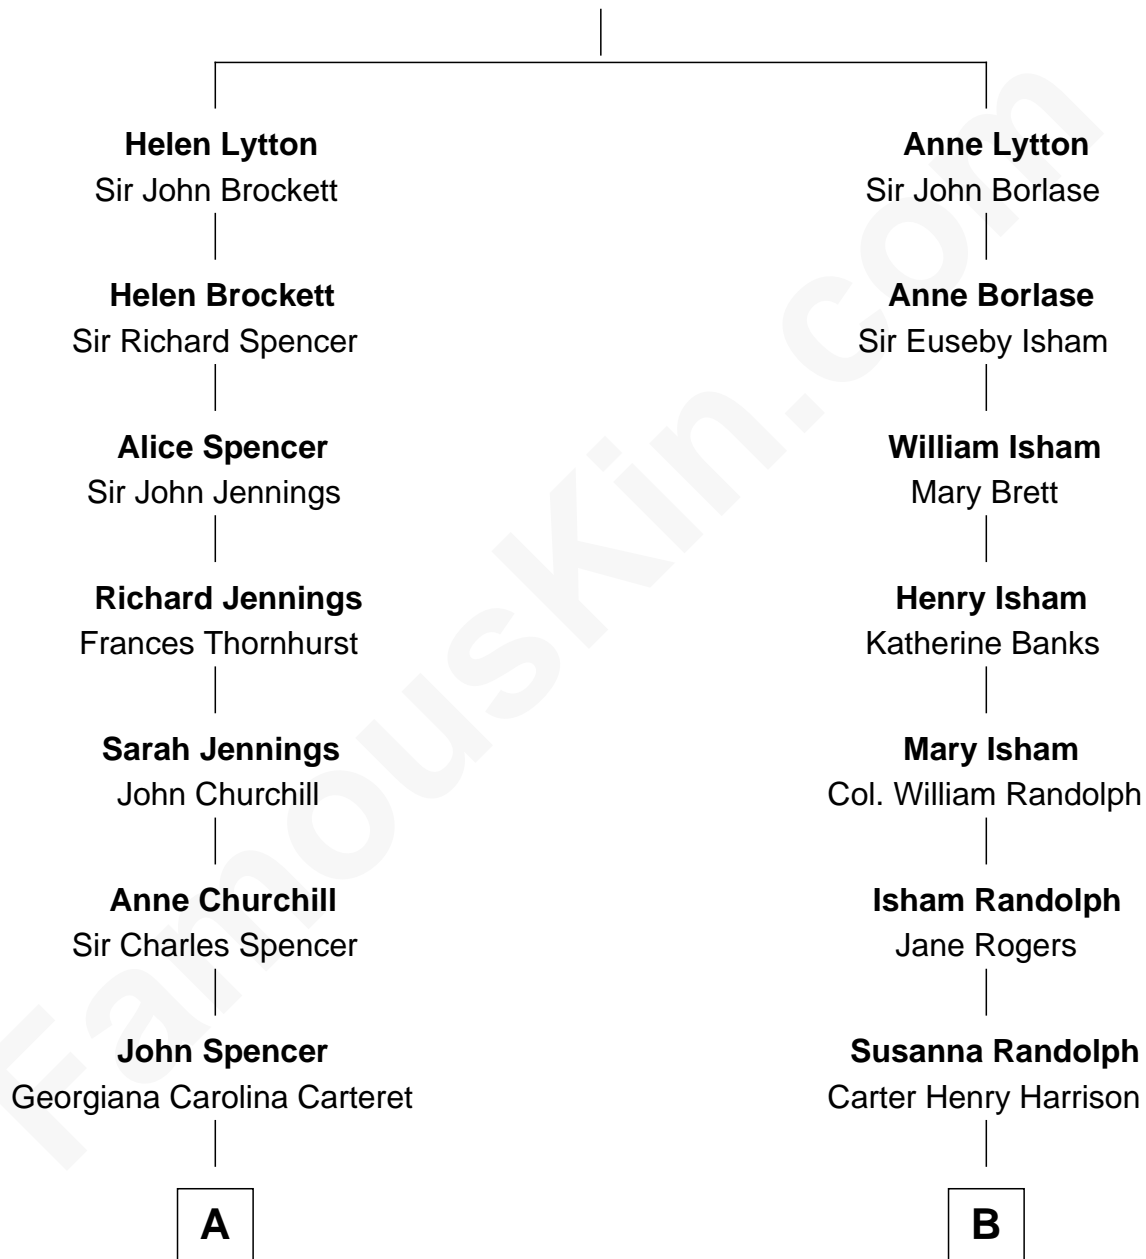

FamousKin.com Relationship Chart of

Princess Diana

Princess of Wales

13th cousin 1 time removed of

Edward Norton

Movie Actor

Sir Robert Lytton

Frances Cavalery

A

John Spencer
Margaret Georgiana Poyntz

George John Spencer
Lavina Bingham

Frederick Spencer
Adelaide Horatia Elizabeth Seymour

Charles Robert Spencer
Margaret Baring

Albert Edward John Spencer
Cynthia Elinor Beatrix Hamilton

Edward John Spencer
Frances Ruth Burke Roche

Princess Diana
Princess of Wales

B

Randolph Harrison
Mary Randolph

Carter Henry Harrison
Janetta Ravenscroft Fisher

Henry Harrison
Jane St. Clair Cochran

George Moffett Harrison
Bettie Montgomery. Kent