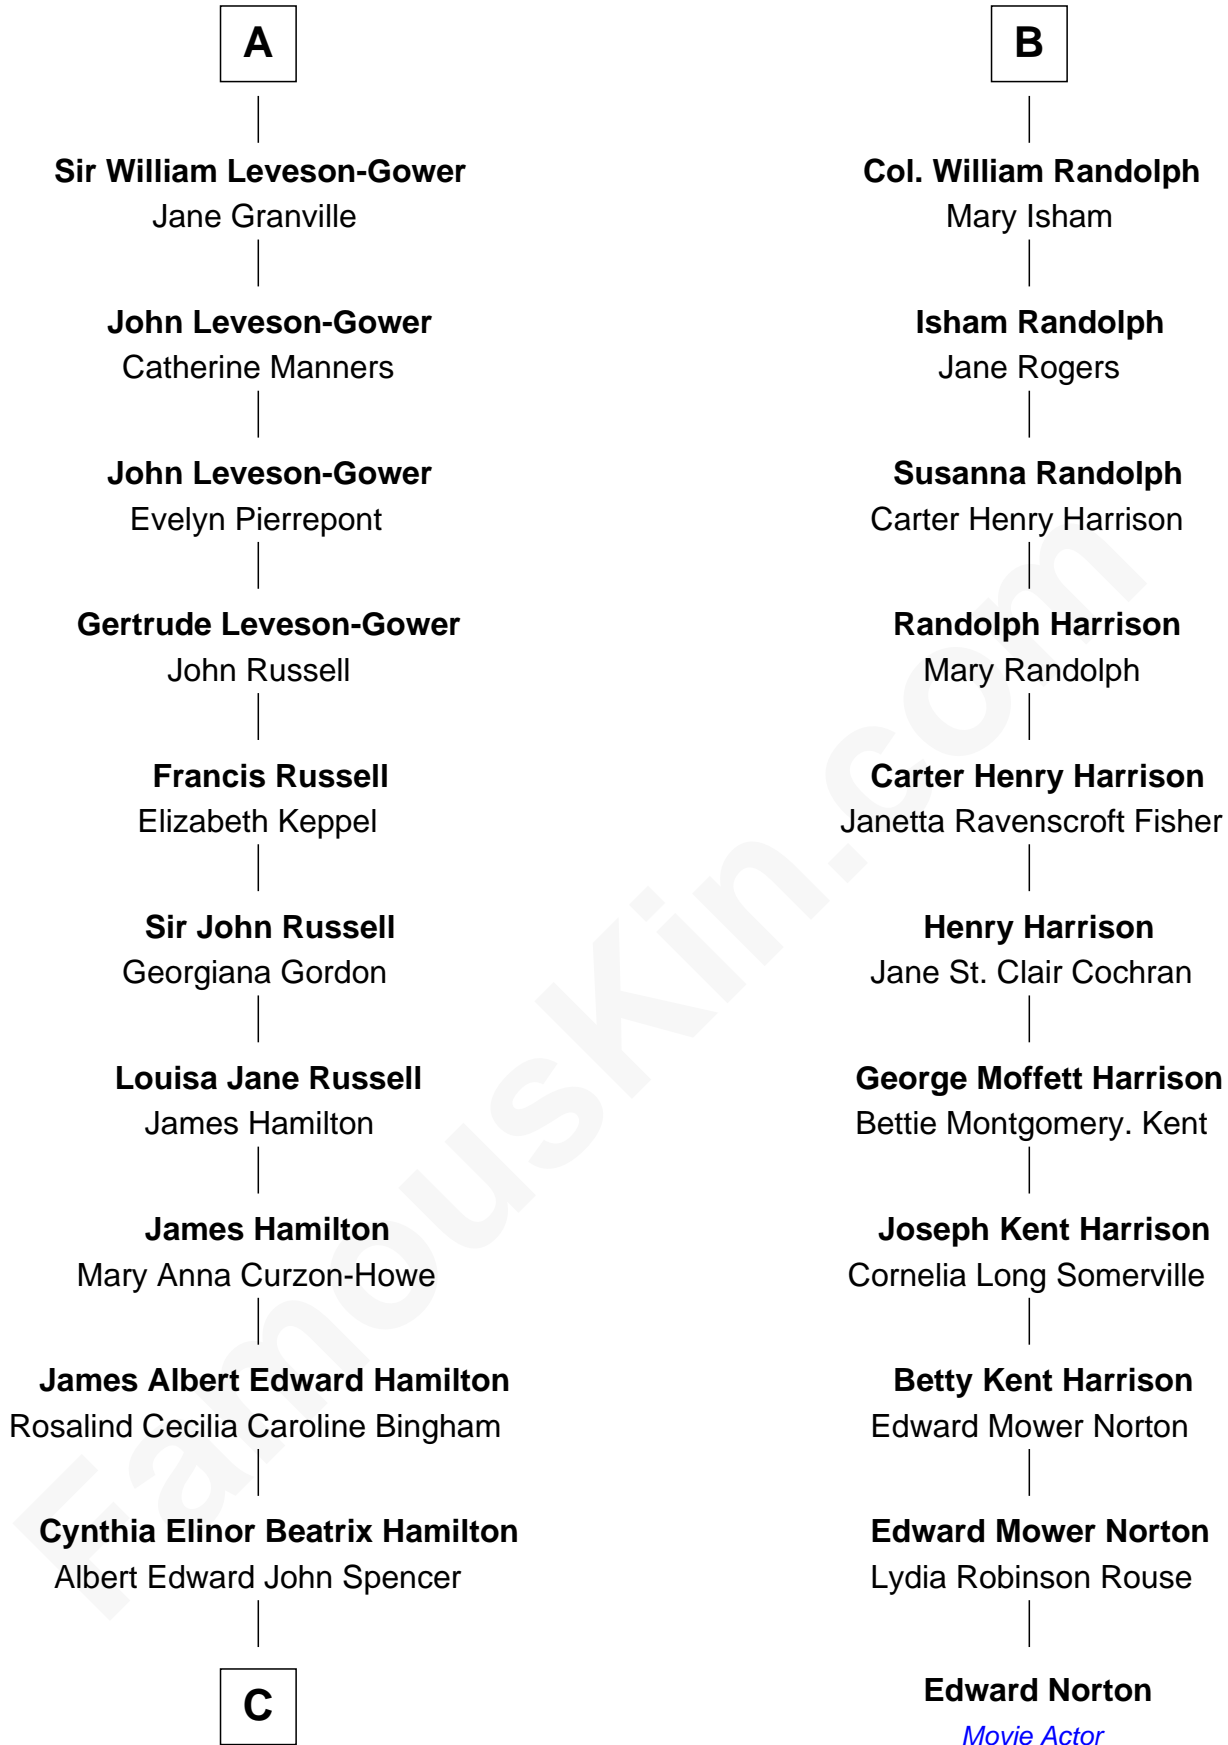

FamousKin.com Relationship Chart of

Princess Diana

Princess of Wales

17th cousin 1 time removed of

Edward Norton

Movie Actor

Katherine Howard

Sir Edward Neville

C

Edward John Spencer
Frances Ruth Burke Roche

Princess Diana
Princess of Wales

FamousKin.com