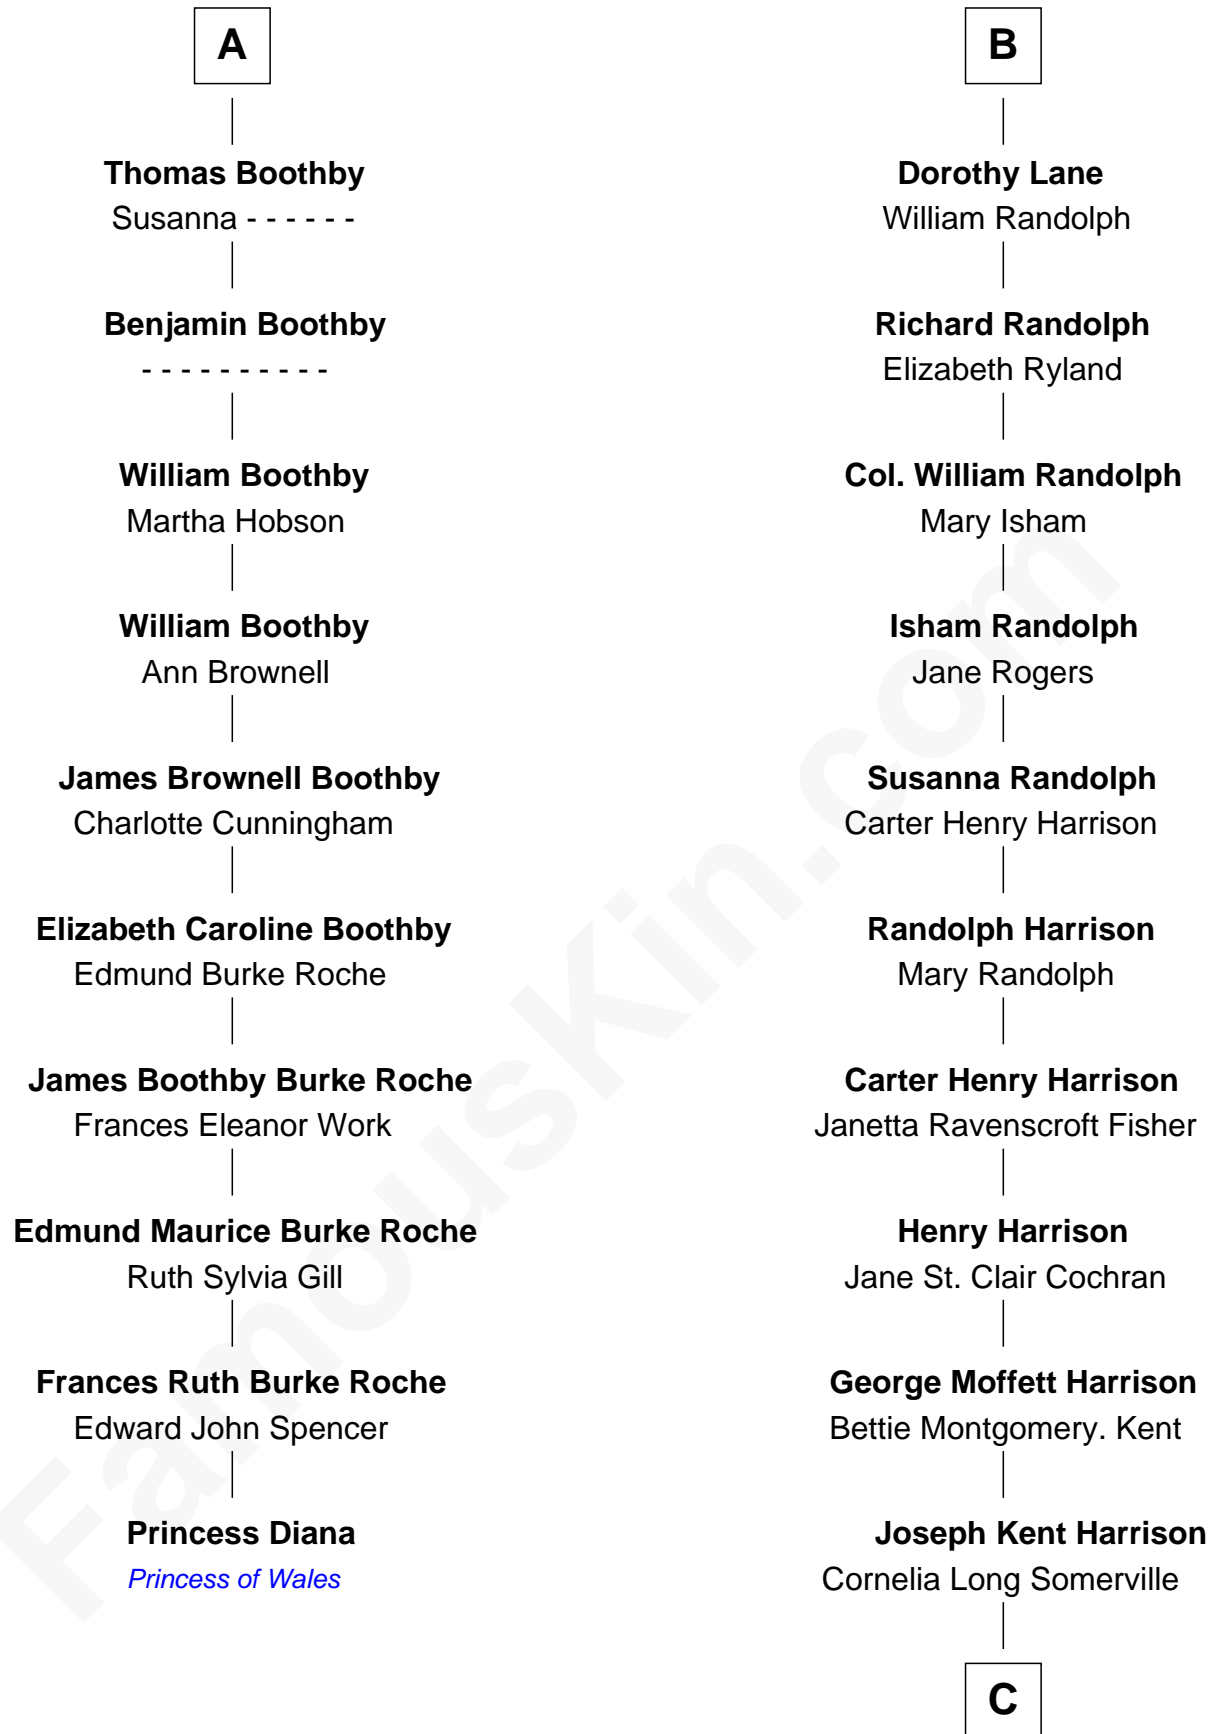

# FamousKin.com Relationship Chart of

**Princess Diana**

*Princess of Wales*

16th cousin 3 times removed of

**Edward Norton**

*Movie Actor*

**James Touchet**  
Eleanor de Holland

**Margaret Touchet**

Millicent Sacheverell

**Eleanor Curzon**

Richard Boothby

**Richard Boothby**

Grisel Halford

**A**

**Elizabeth Touchet**

Edward Brooke

**Elizabeth Brooke**

Sir Robert Tanfield

**Robert Tanfield**

Catherine Neville

**William Tanfield**

Elizabeth Stavelly

**Frances Tanfield**

Bridget Cave

**Anne Tanfield**

Clement Vincent

**Elizabeth Vincent**

Richard Lane

**B**

**C**

**Betty Kent Harrison**  
Edward Mower Norton

**Edward Mower Norton**  
Lydia Robinson Rouse