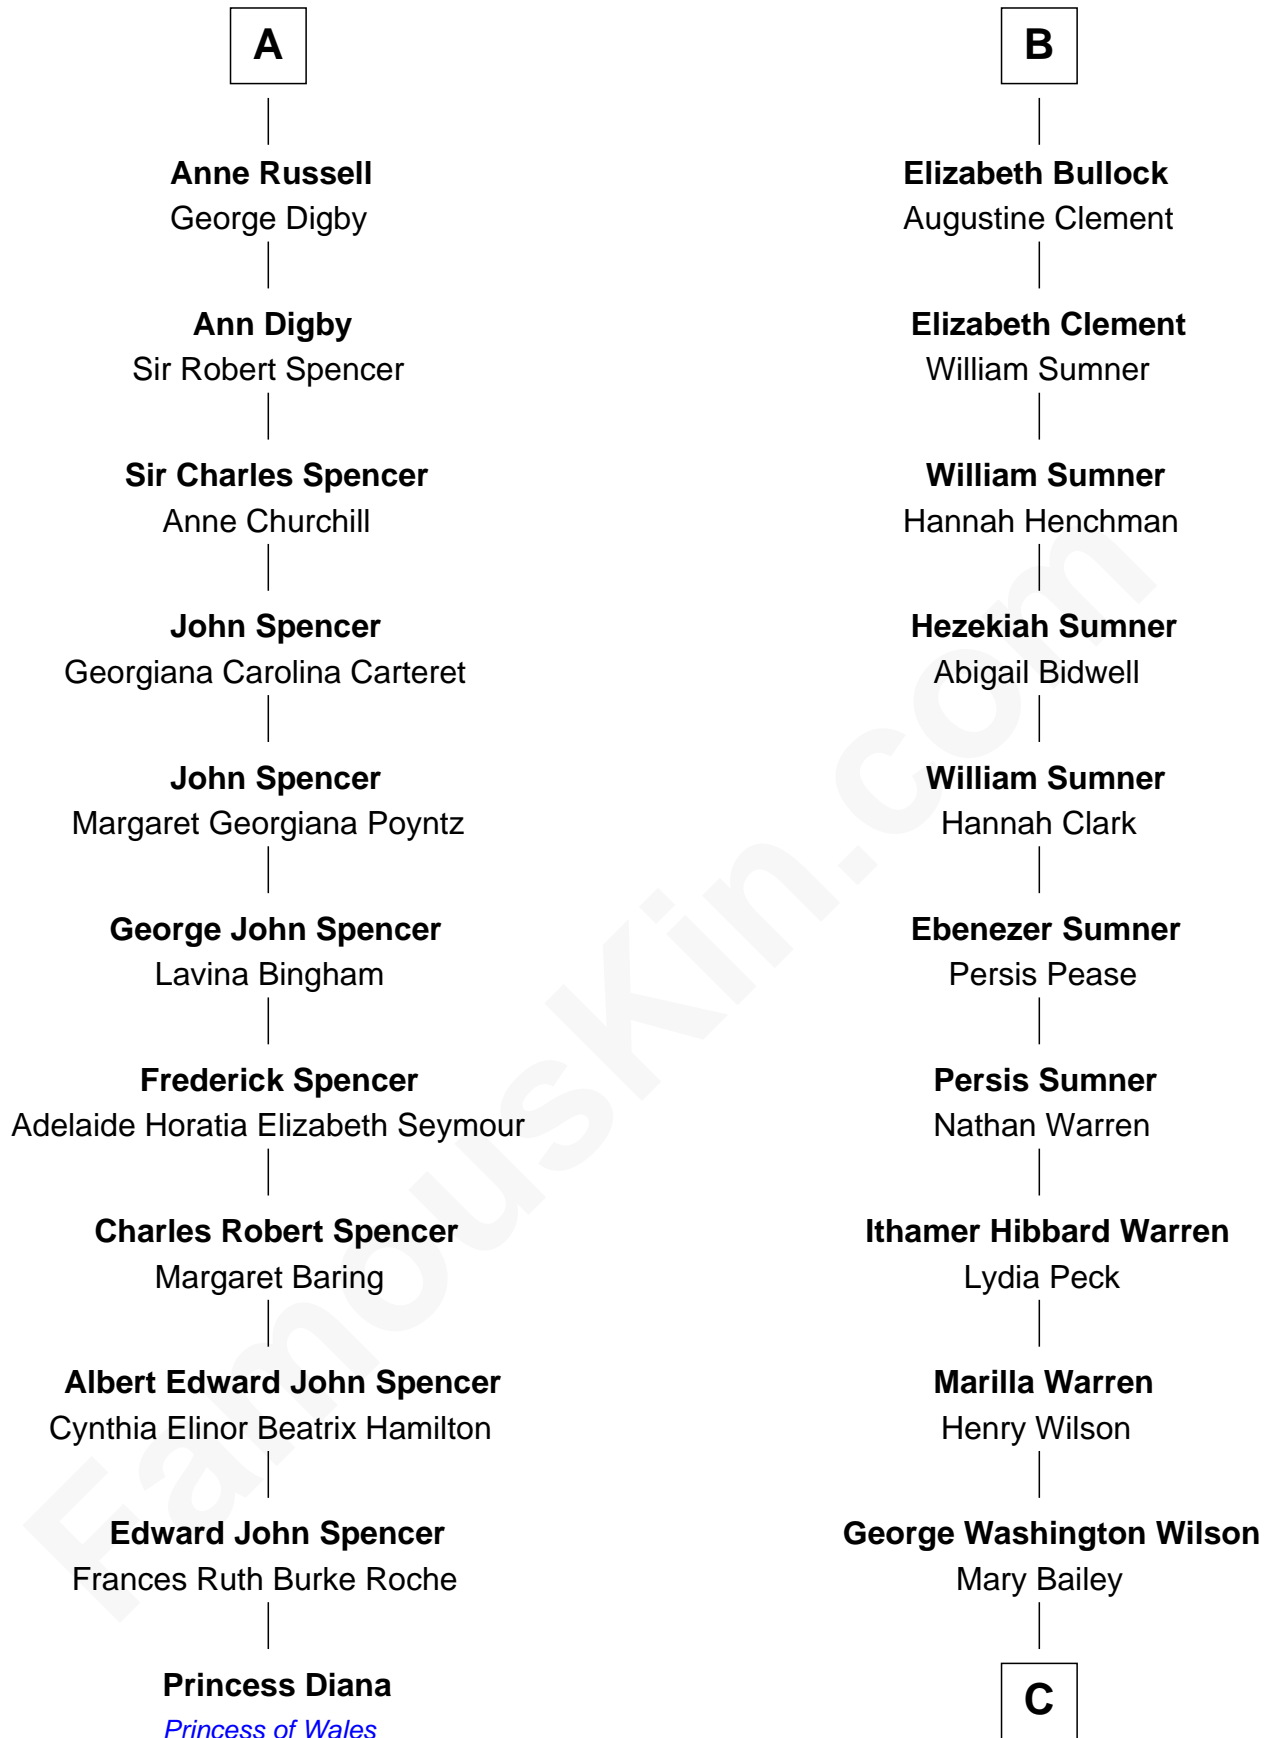

FamousKin.com

Relationship Chart of

Princess Diana

Princess of Wales

17th cousin 4 times removed of

Kevin Love
NBA All-Star Player

C

William Henry Wilson

Alta Lenora Chitwood

William Coral Wilson

Edith Sophia Sthole

Emily Glee Wilson

Edward Milton Love

Stanley Sthole Love

Karen McCartney

Kevin Love