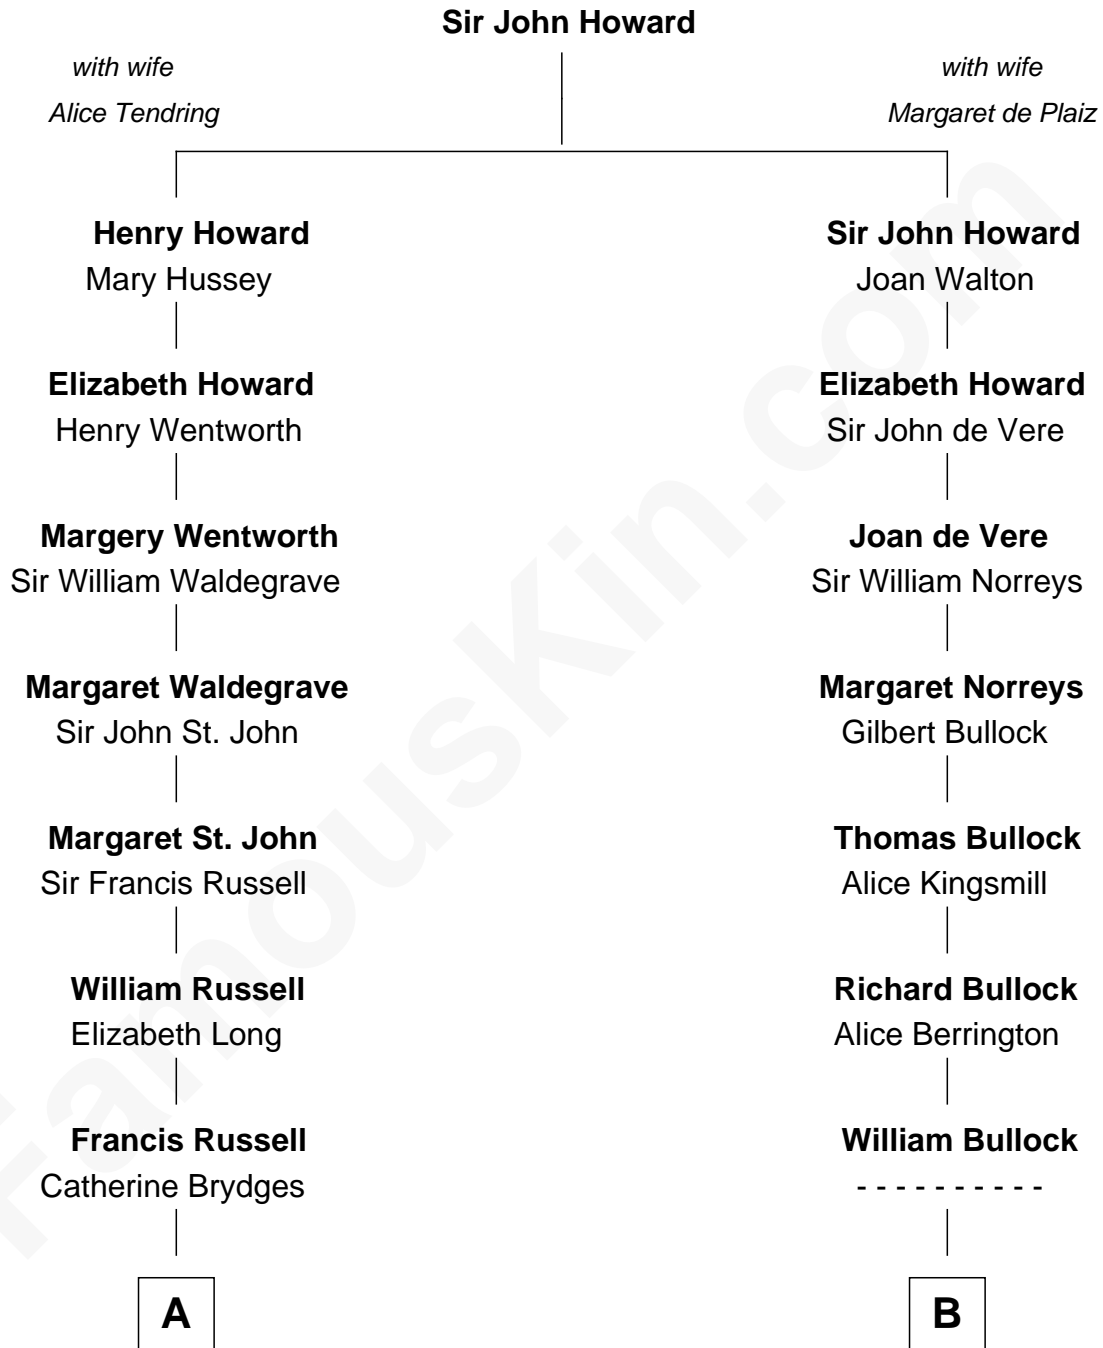

FamousKin.com

Relationship Chart of

Princess Diana

Princess of Wales

17th cousin 4 times removed of

Kevin Love
NBA All-Star Player

C

William Henry Wilson

Alta Lenora Chitwood

William Coral Wilson

Edith Sophia Sthole

Emily Glee Wilson

Edward Milton Love

Stanley Sthole Love

Karen McCartney

Kevin Love