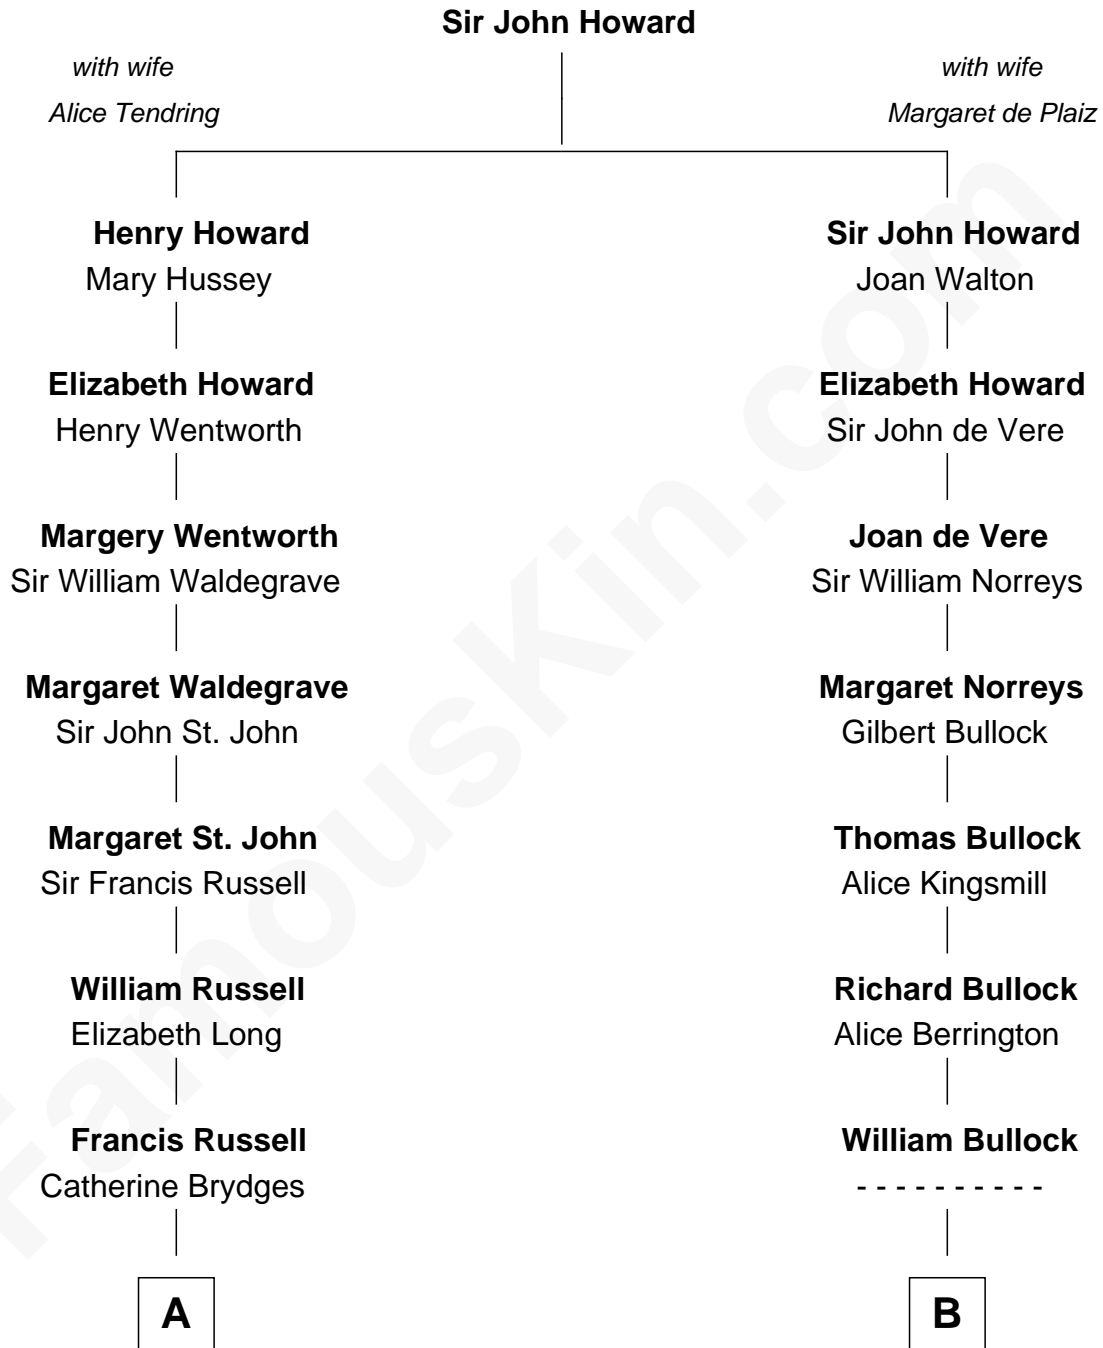

FamousKin.com

Relationship Chart of

Princess Diana

Princess of Wales

17th cousin 3 times removed of

Mike Love
Co-Founder of The Beach Boys

C

William Henry Wilson