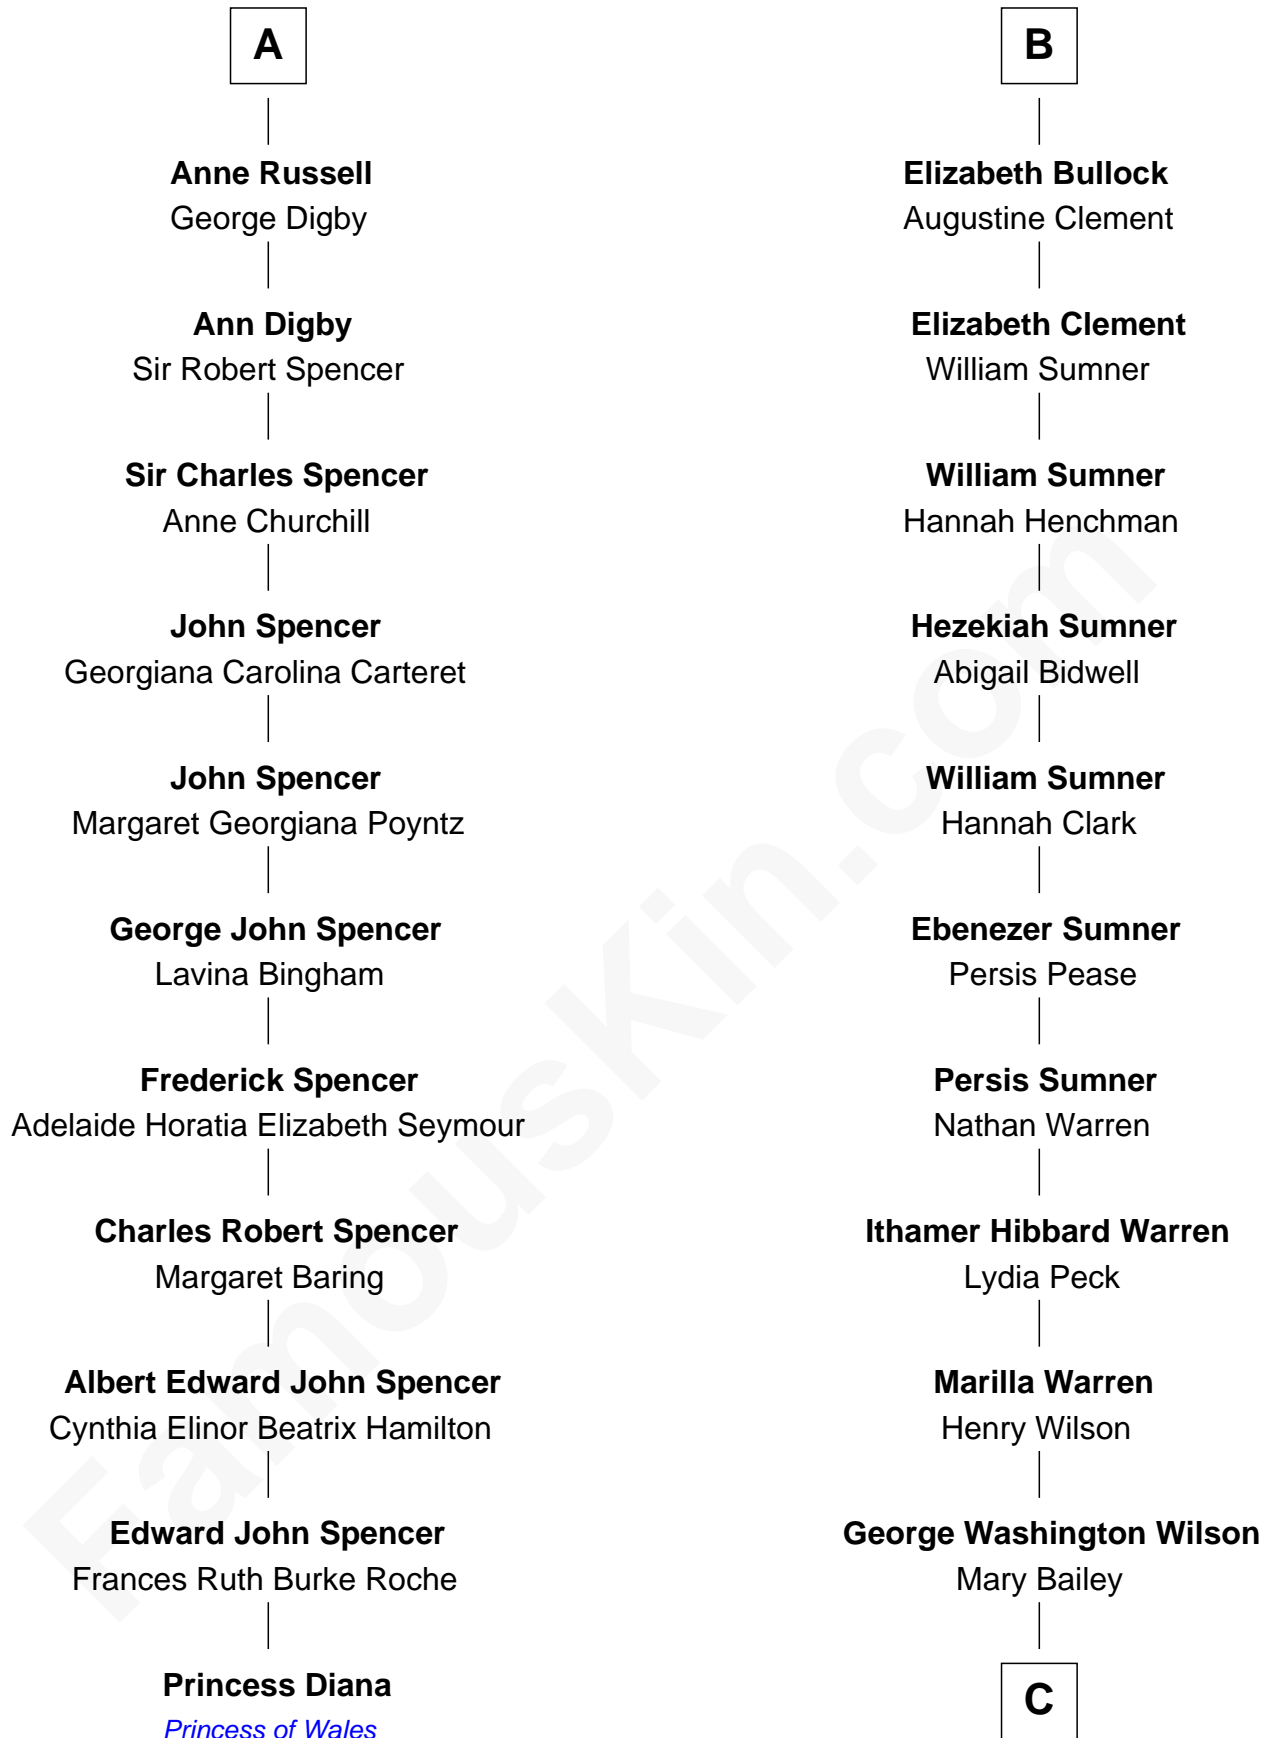

FamousKin.com

Relationship Chart of

Princess Diana

Princess of Wales

17th cousin 3 times removed of

Mike Love
Co-Founder of The Beach Boys

C

William Henry Wilson

Alta Lenora Chitwood

William Coral Wilson

Edith Sophia Sthole

Emily Glee Wilson

Edward Milton Love

Mike Love

Co-Founder of The Beach Boys

FamousKin.com