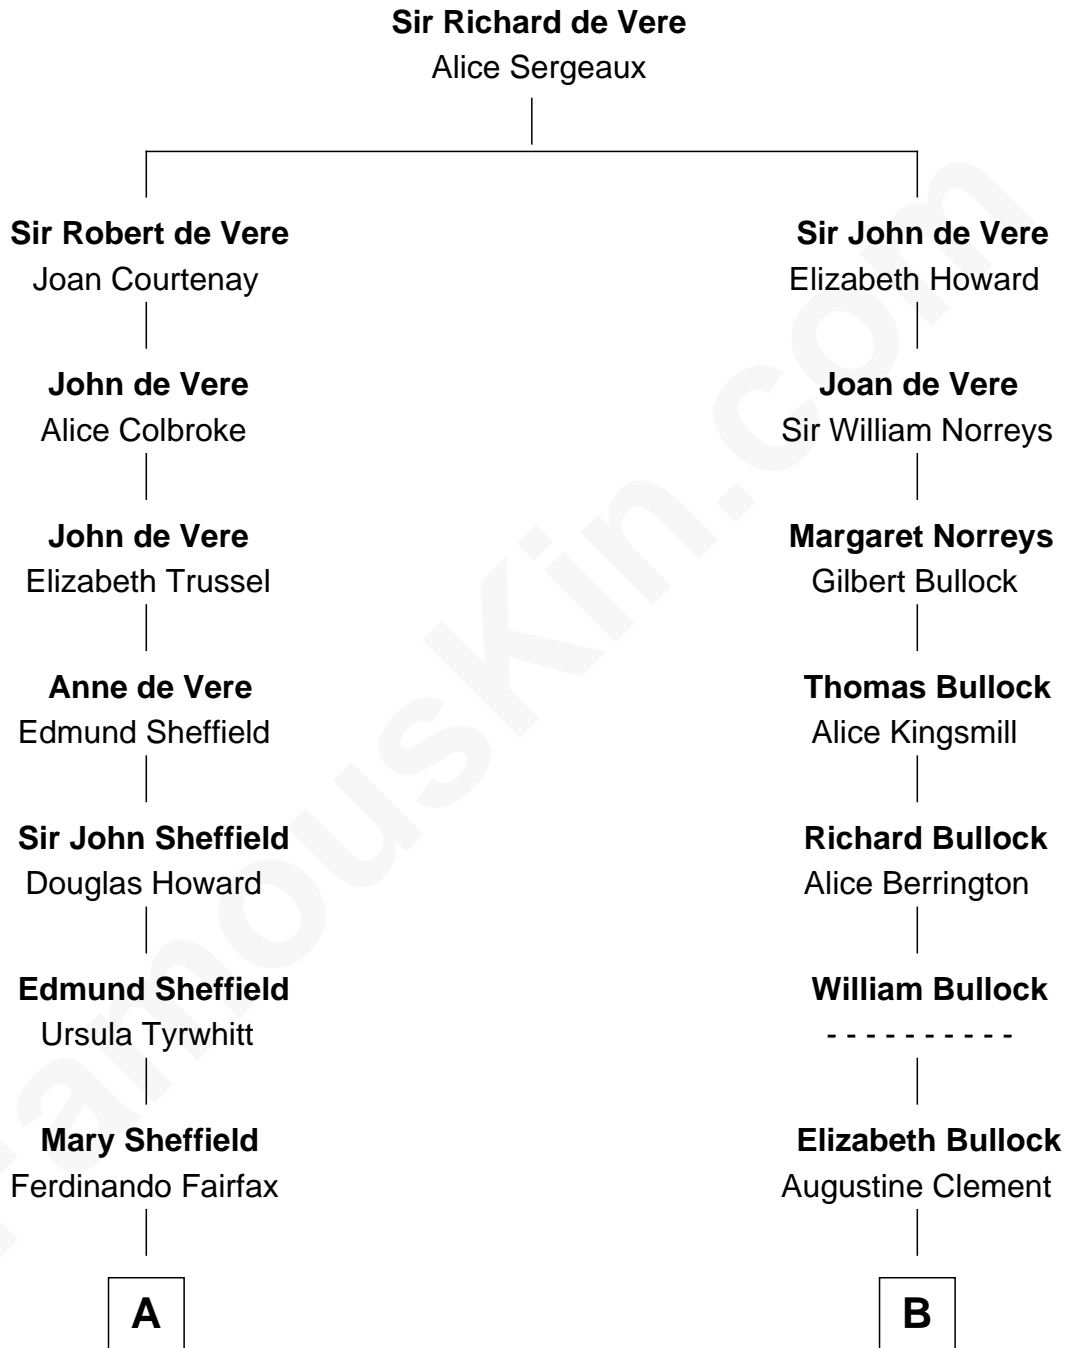

FamousKin.com

Relationship Chart of

Princess Diana

Princess of Wales

18th cousin 1 time removed of

Mike Love
Co-Founder of The Beach Boys

A

Frances Fairfax
Sir Thomas Widdrington

Catherine Widdrington
Sir Robert Shafto

Mark Shafto
Margaret Ingleby

John Shafto
Dorothy Jackson

Dorothy Shafto
Wilmot Vaughan

Dorothy Elizabeth Vaughan
Lawrence Palk

Elizabeth Malet Palk
Sir Horace Beauchamp Seymour