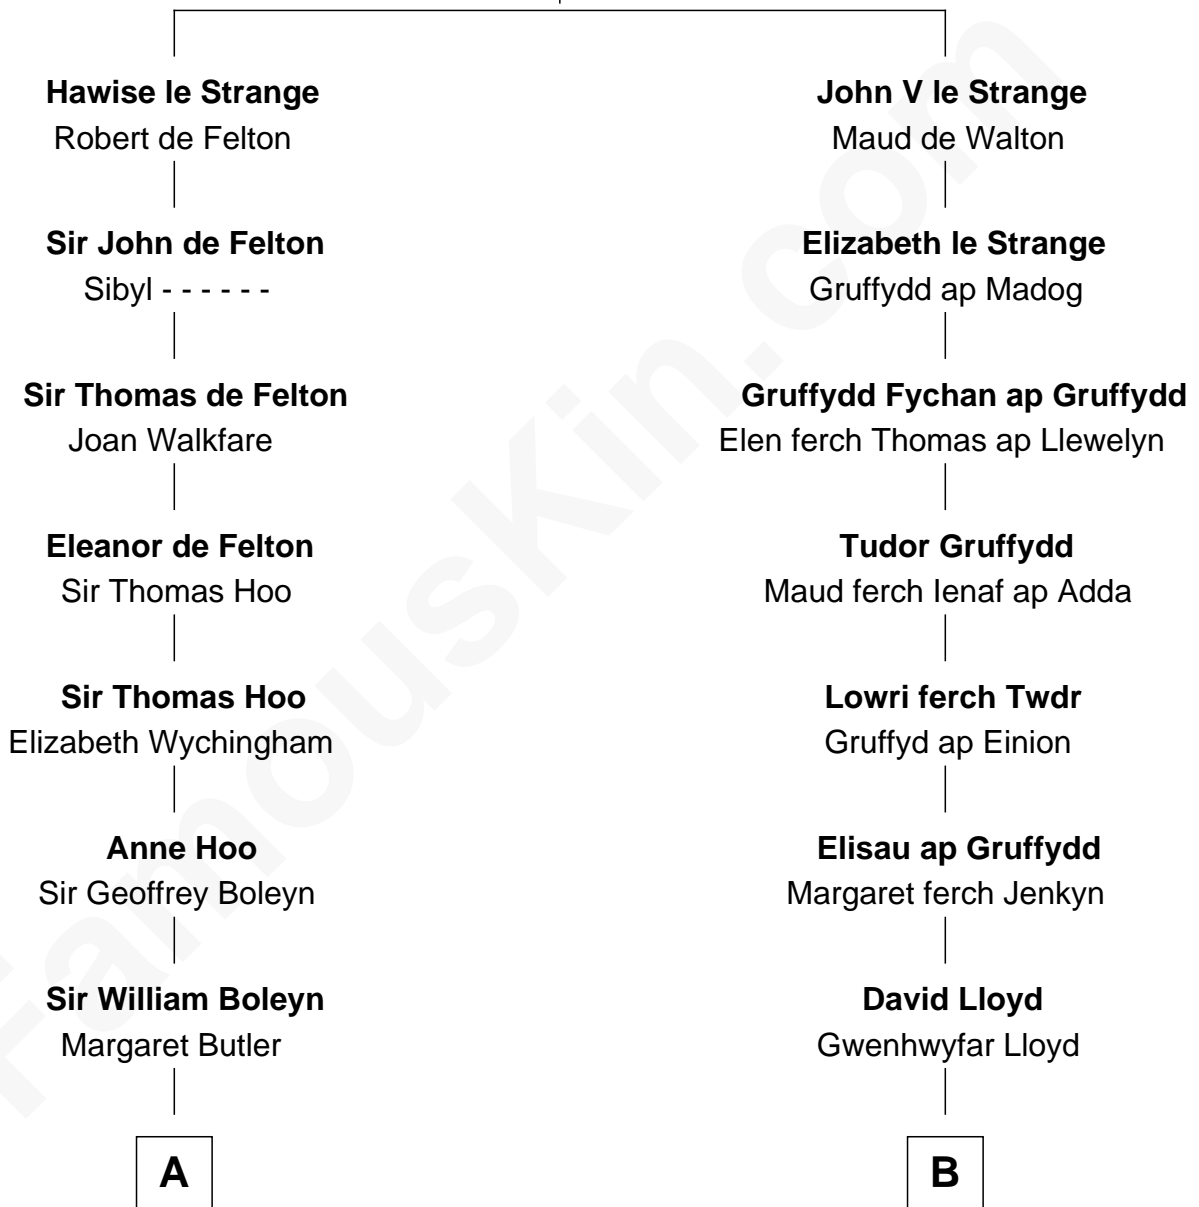

FamousKin.com Relationship Chart of

Princess Diana

Princess of Wales

21st cousin of

Mizuo Peck

TV and Movie Actress

John IV le Strange

Joan de Somery

C

Frederick Spencer
Adelaide Horatia Elizabeth Seymour

Charles Robert Spencer
Margaret Baring

Albert Edward John Spencer
Cynthia Elinor Beatrix Hamilton

Edward John Spencer
Frances Ruth Burke Roche

Princess Diana
Princess of Wales