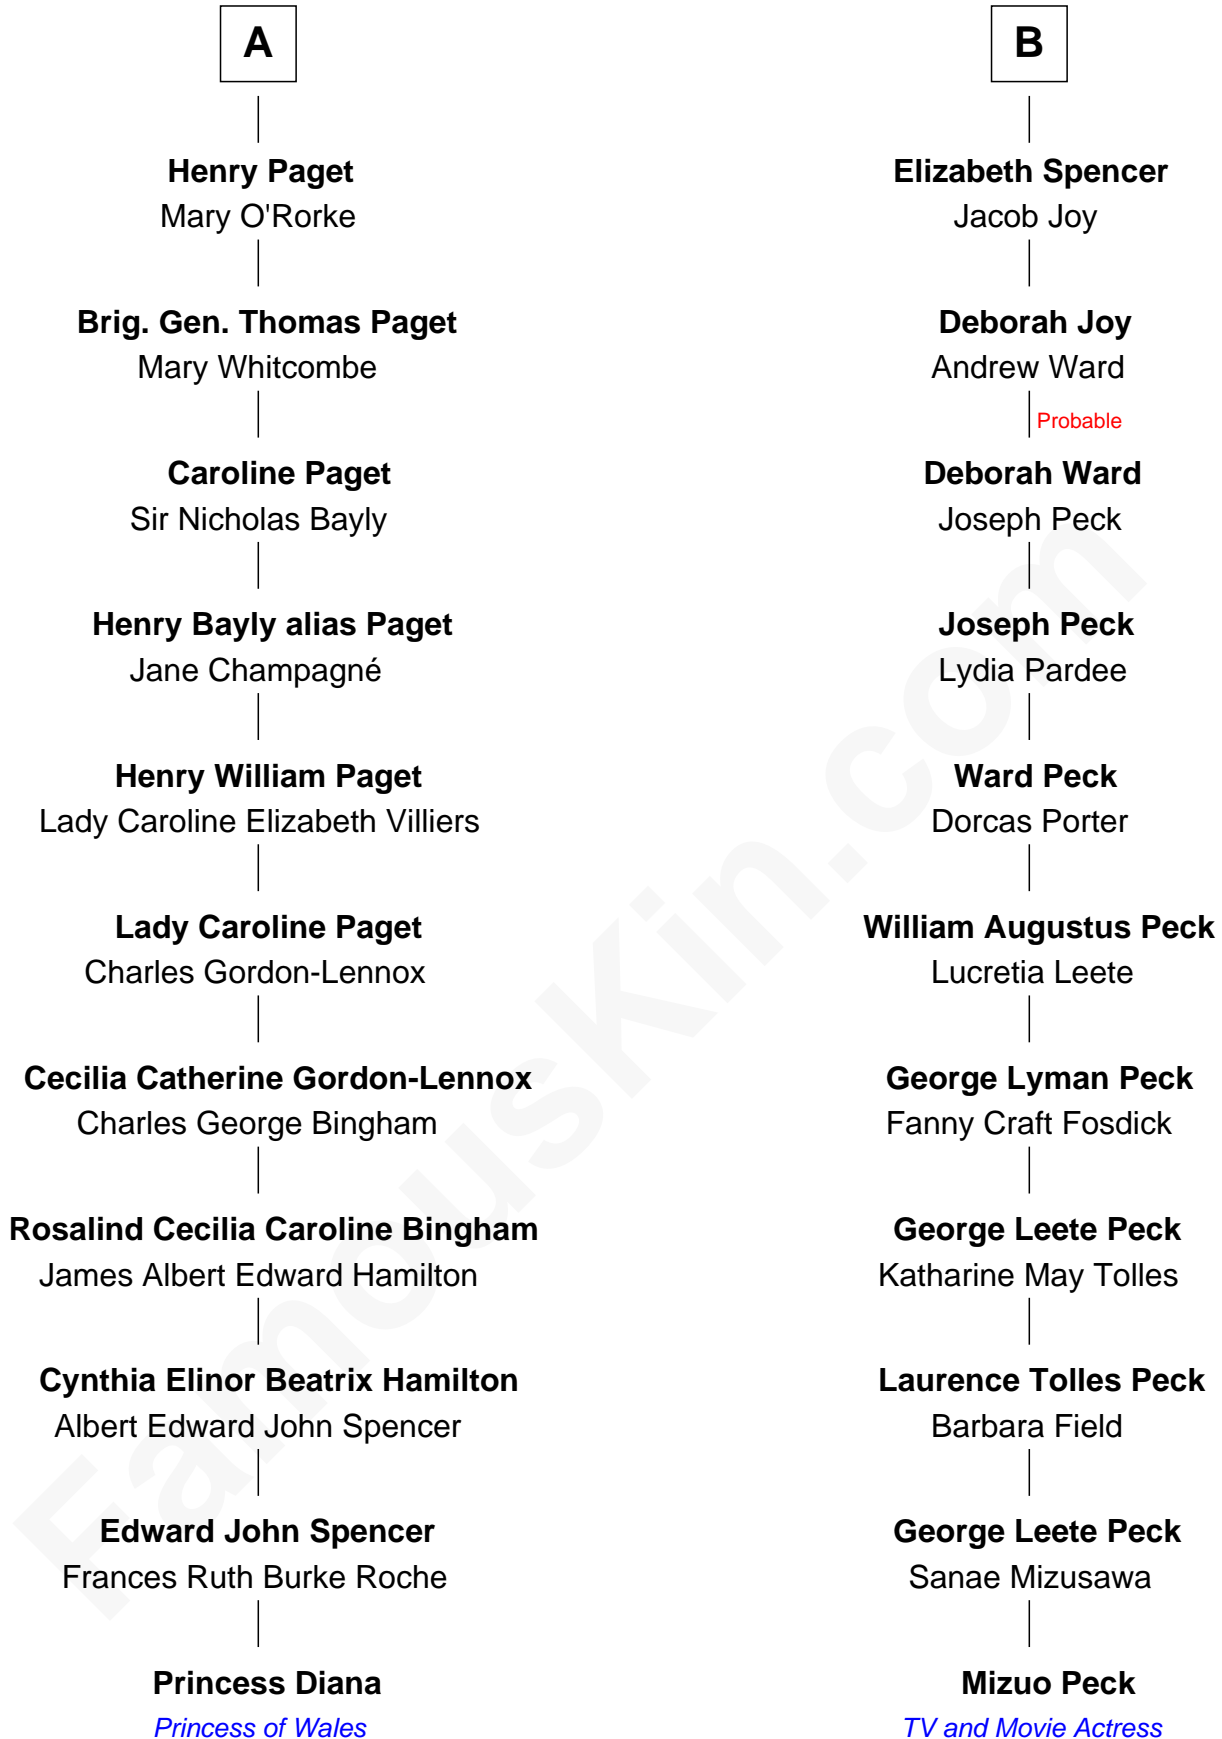

FamousKin.com Relationship Chart of

Princess Diana

Princess of Wales

17th cousin of

Mizuo Peck

TV and Movie Actress

Sir Nicholas Poyntz

Elizabeth Mill

Mizuo Peck photo by [David Shankbone](#) (CC BY-SA 3.0)