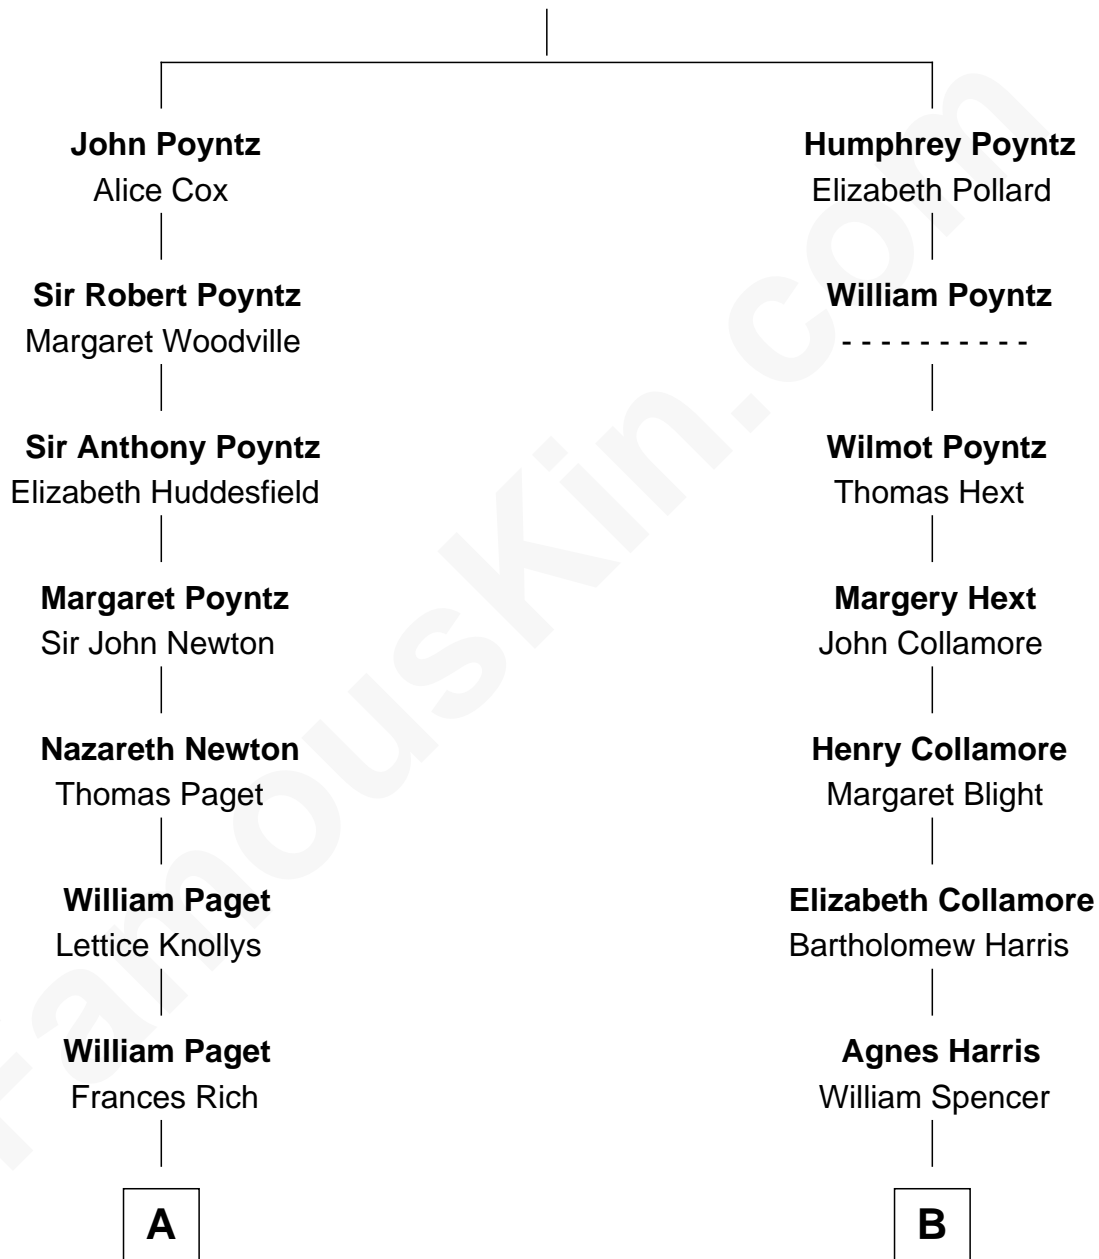

FamousKin.com Relationship Chart of

Princess Diana

Princess of Wales

17th cousin of

Mizuo Peck

TV and Movie Actress

Sir Nicholas Poyntz

Elizabeth Mill

Mizuo Peck photo by [David Shankbone](#) (CC BY-SA 3.0)