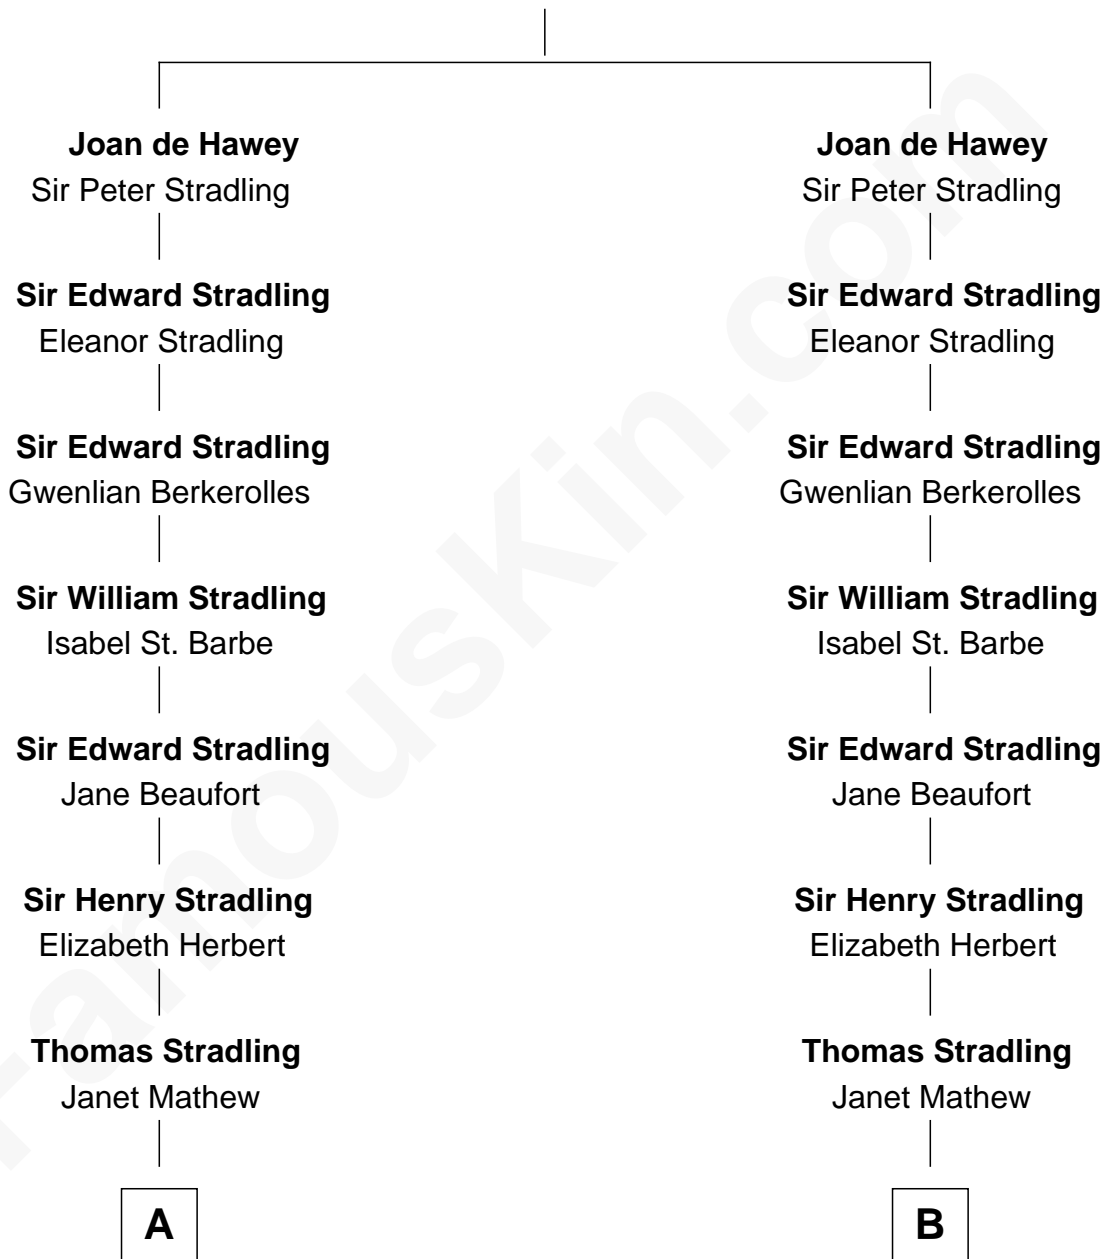

FamousKin.com Relationship Chart of

Princess Diana

Princess of Wales

18th cousin 3 times removed of

Oliver Wendell Holmes, Jr.

U.S. Supreme Court Justice

Thomas Hawey

C

Adelaide Horatia Elizabeth Seymour

Frederick Spencer

Charles Robert Spencer

Margaret Baring

Albert Edward John Spencer

Cynthia Elinor Beatrix Hamilton

Edward John Spencer

Frances Ruth Burke Roche