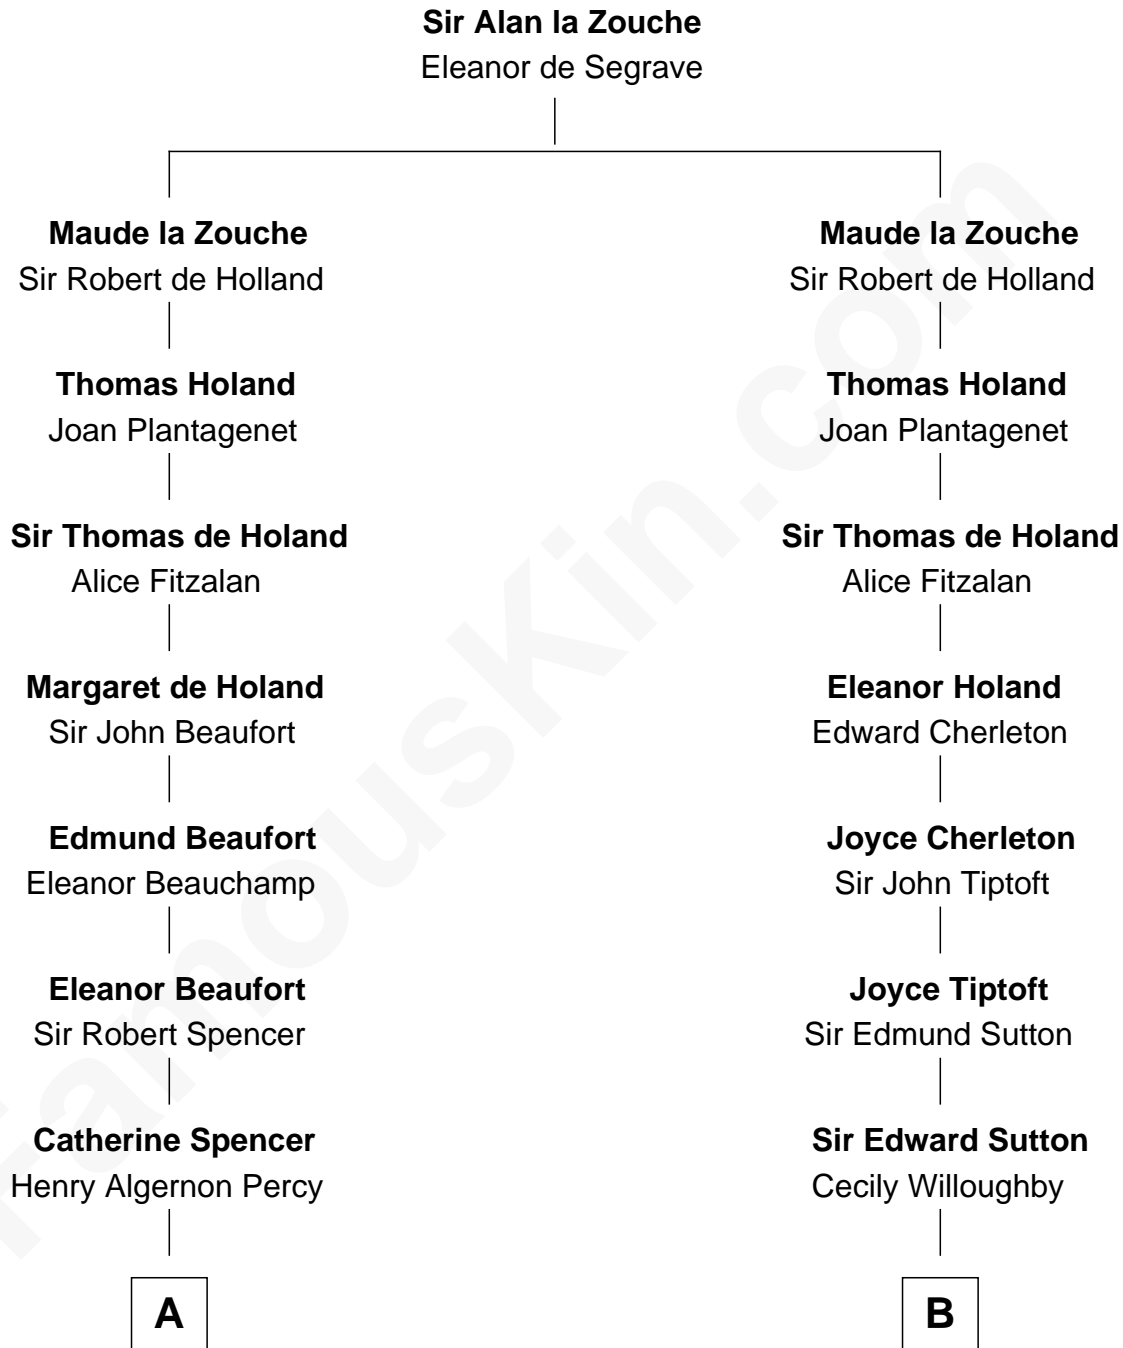

FamousKin.com
Relationship Chart of
Princess Diana
Princess of Wales

18th cousin 3 times removed of
Oliver Wendell Holmes, Jr.
U.S. Supreme Court Justice

C

Frederick Spencer

Adelaide Horatia Elizabeth Seymour

Charles Robert Spencer

Margaret Baring

Albert Edward John Spencer

Cynthia Elinor Beatrix Hamilton

Edward John Spencer

Frances Ruth Burke Roche

Princess Diana

Princess of Wales