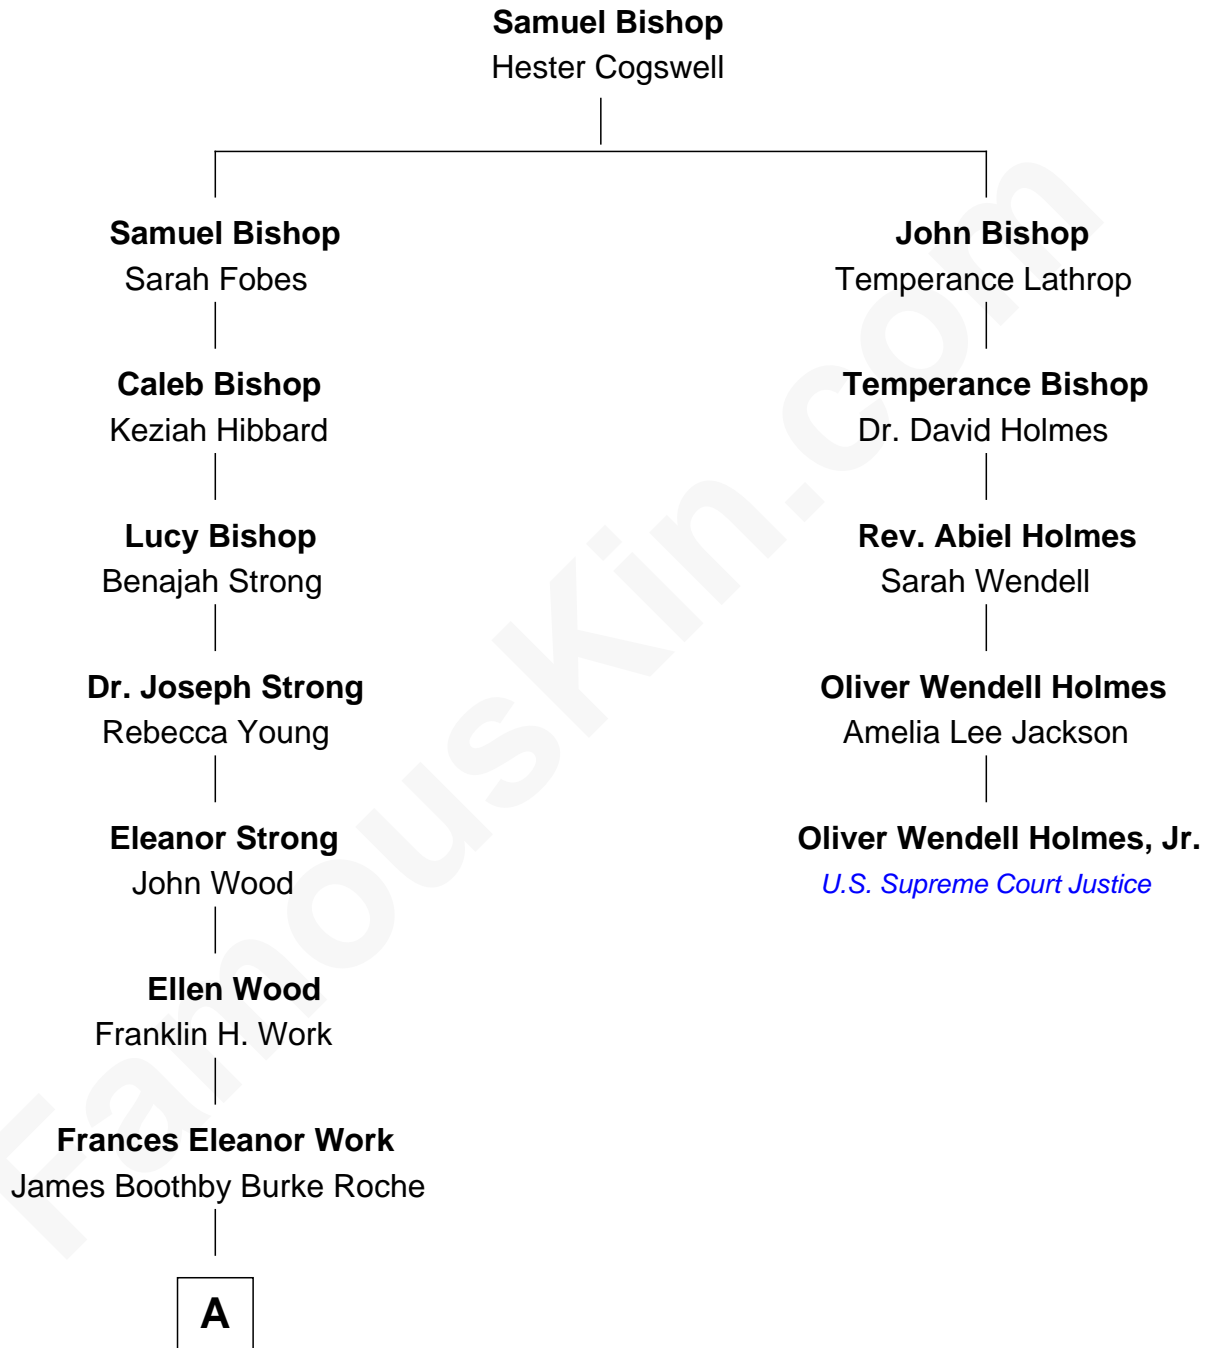

FamousKin.com Relationship Chart of

Princess Diana

Princess of Wales

4th cousin 5 times removed of

Oliver Wendell Holmes, Jr.

U.S. Supreme Court Justice

A

Edmund Maurice Burke Roche

Ruth Sylvia Gill

Frances Ruth Burke Roche

Edward John Spencer

Princess Diana

Princess of Wales

FamousKin.com