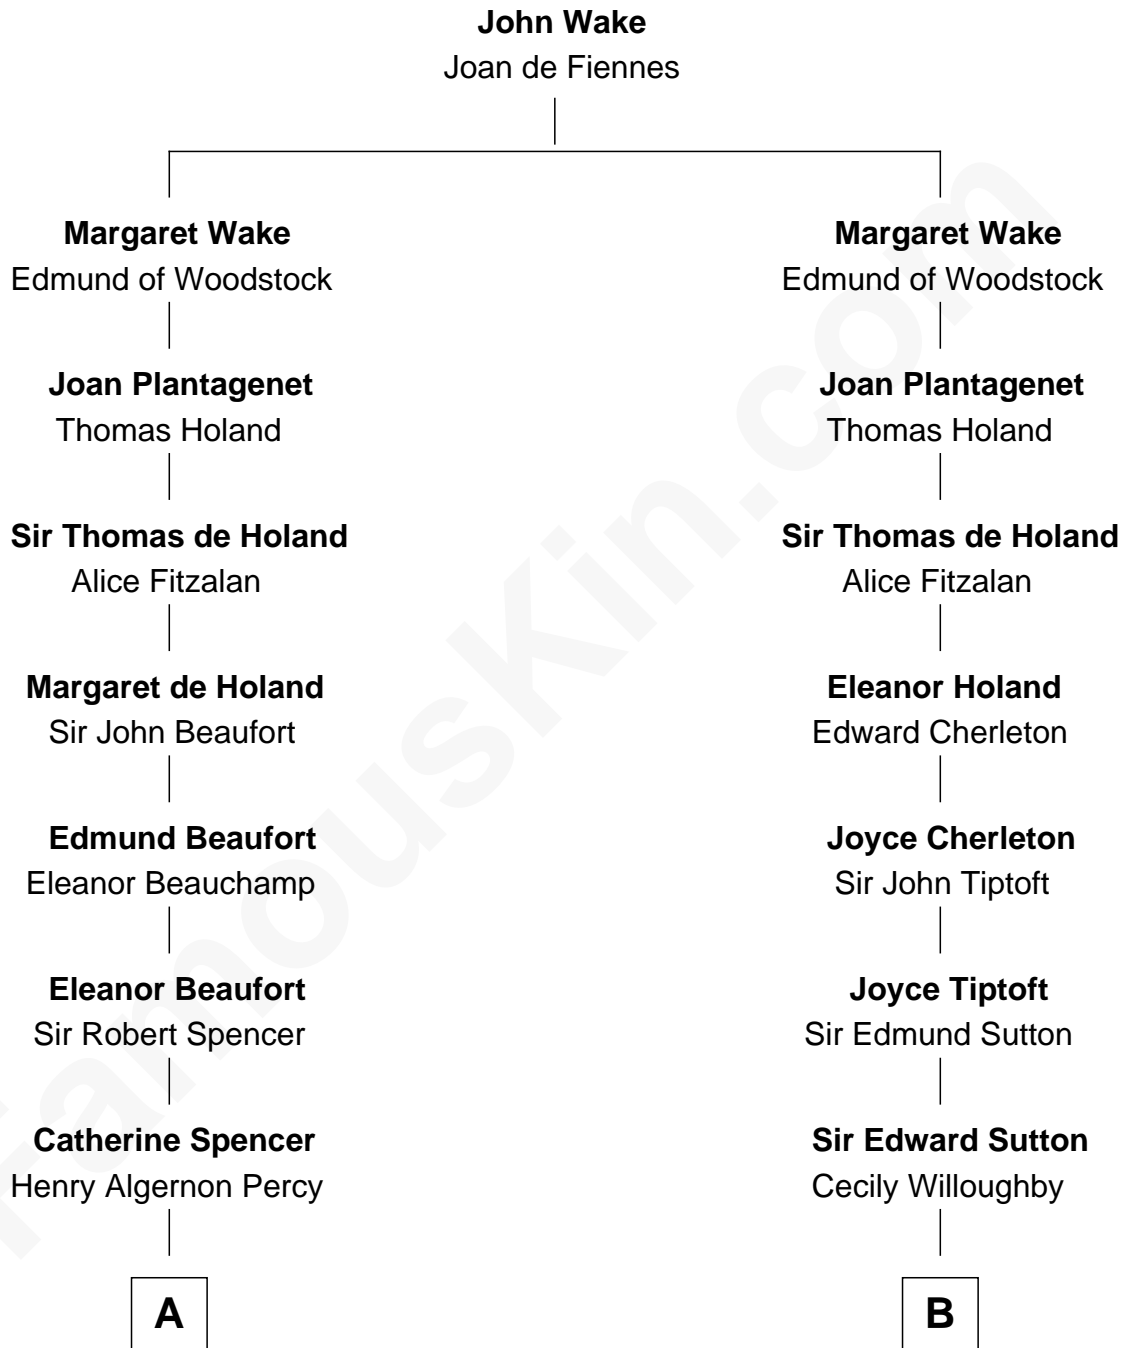

FamousKin.com
Relationship Chart of
Princess Diana
Princess of Wales

18th cousin 3 times removed of
Oliver Wendell Holmes, Jr.
U.S. Supreme Court Justice

C

Frederick Spencer

Adelaide Horatia Elizabeth Seymour

Charles Robert Spencer

Margaret Baring

Albert Edward John Spencer

Cynthia Elinor Beatrix Hamilton

Edward John Spencer

Frances Ruth Burke Roche

Princess Diana

Princess of Wales