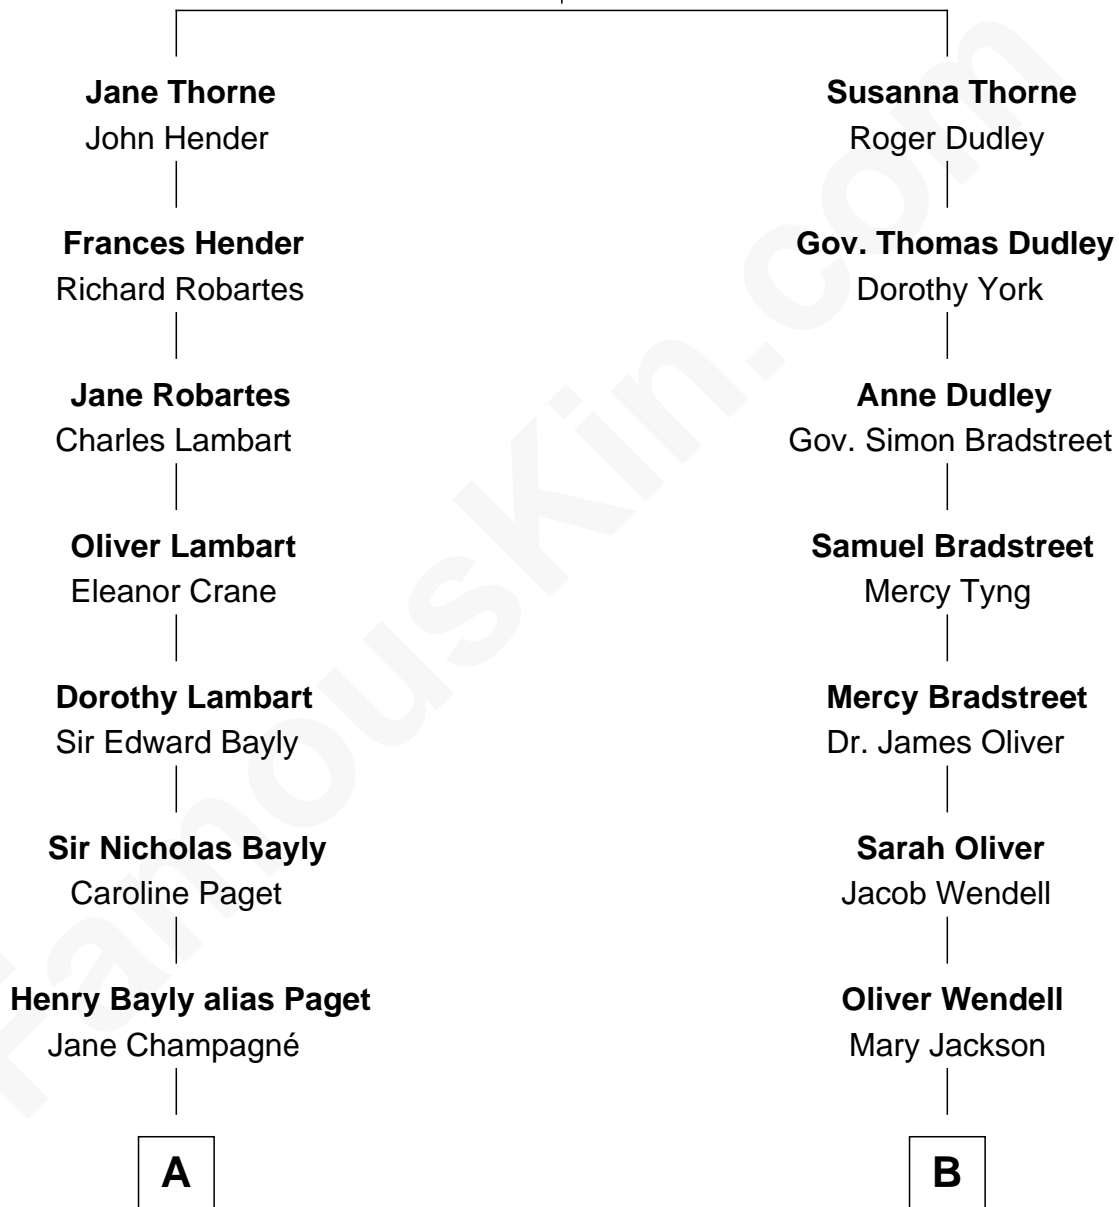

FamousKin.com Relationship Chart of

Princess Diana

Princess of Wales

9th cousin 4 times removed of

Oliver Wendell Holmes, Jr.

U.S. Supreme Court Justice

Thomas Thorne

Mary Purefoy

A

Henry William Paget
Lady Caroline Elizabeth Villiers

Lady Caroline Paget
Charles Gordon-Lennox

Cecilia Catherine Gordon-Lennox
Charles George Bingham

Rosalind Cecilia Caroline Bingham
James Albert Edward Hamilton