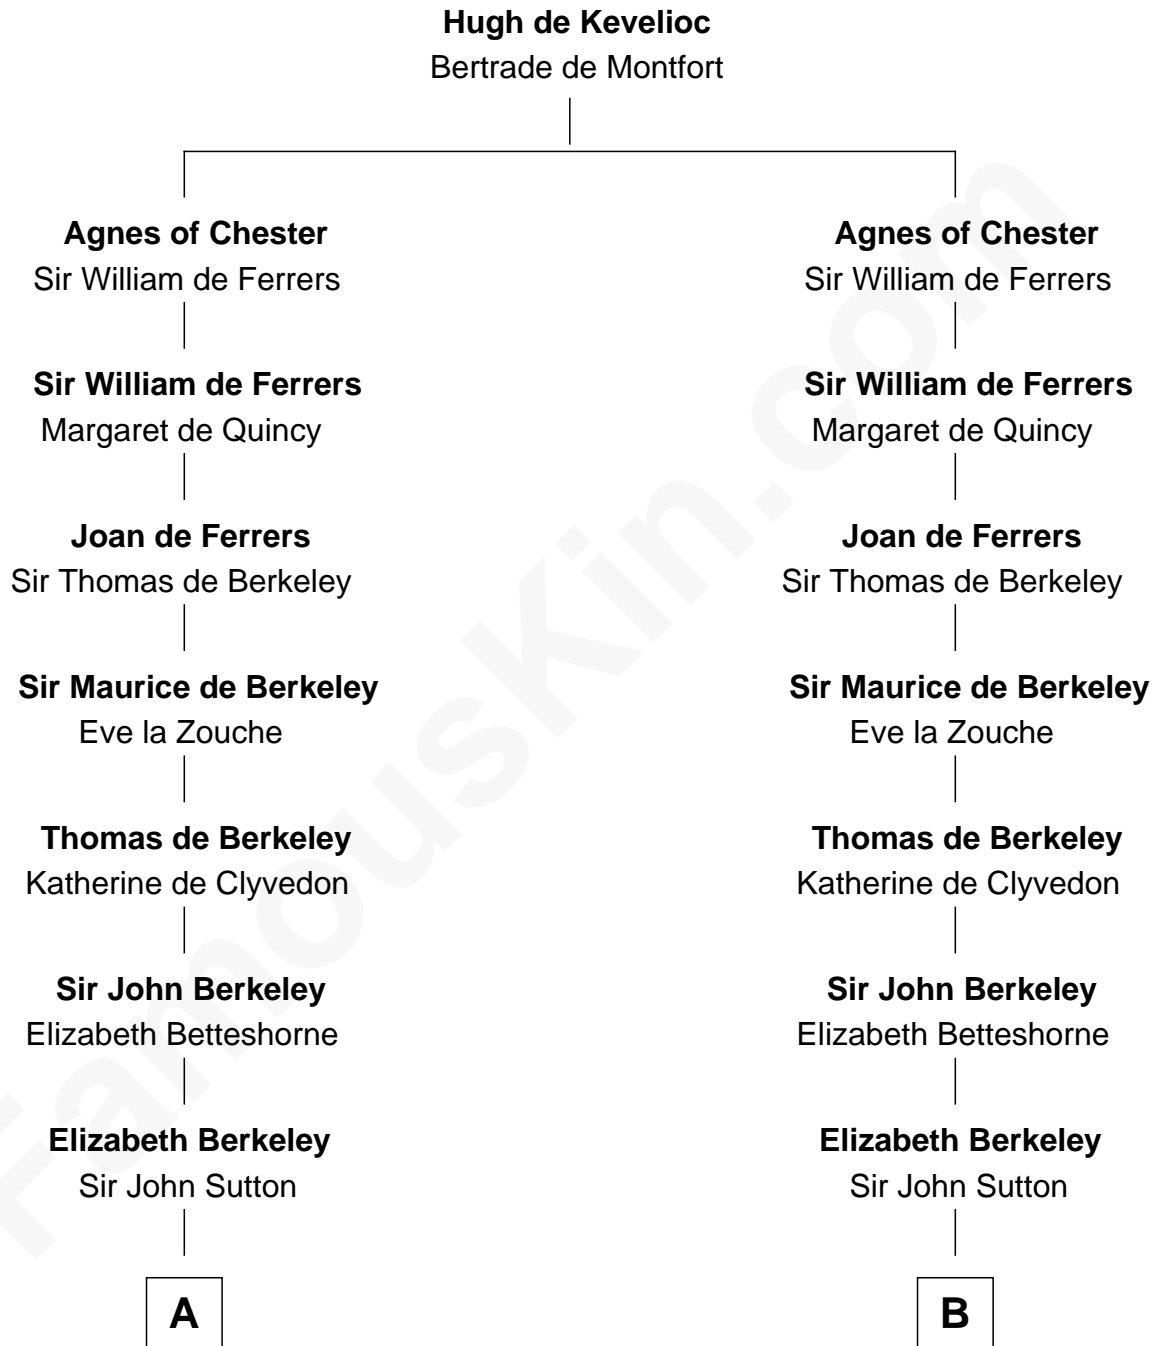

## Relationship Chart of

### Princess Diana

*Princess of Wales*

19th cousin 2 times removed of

### Oliver Wendell Holmes, Sr.

*American "Fireside" Poet*

**C**

**Adelaide Horatia Elizabeth Seymour**

Frederick Spencer

**Charles Robert Spencer**

Margaret Baring

**Albert Edward John Spencer**