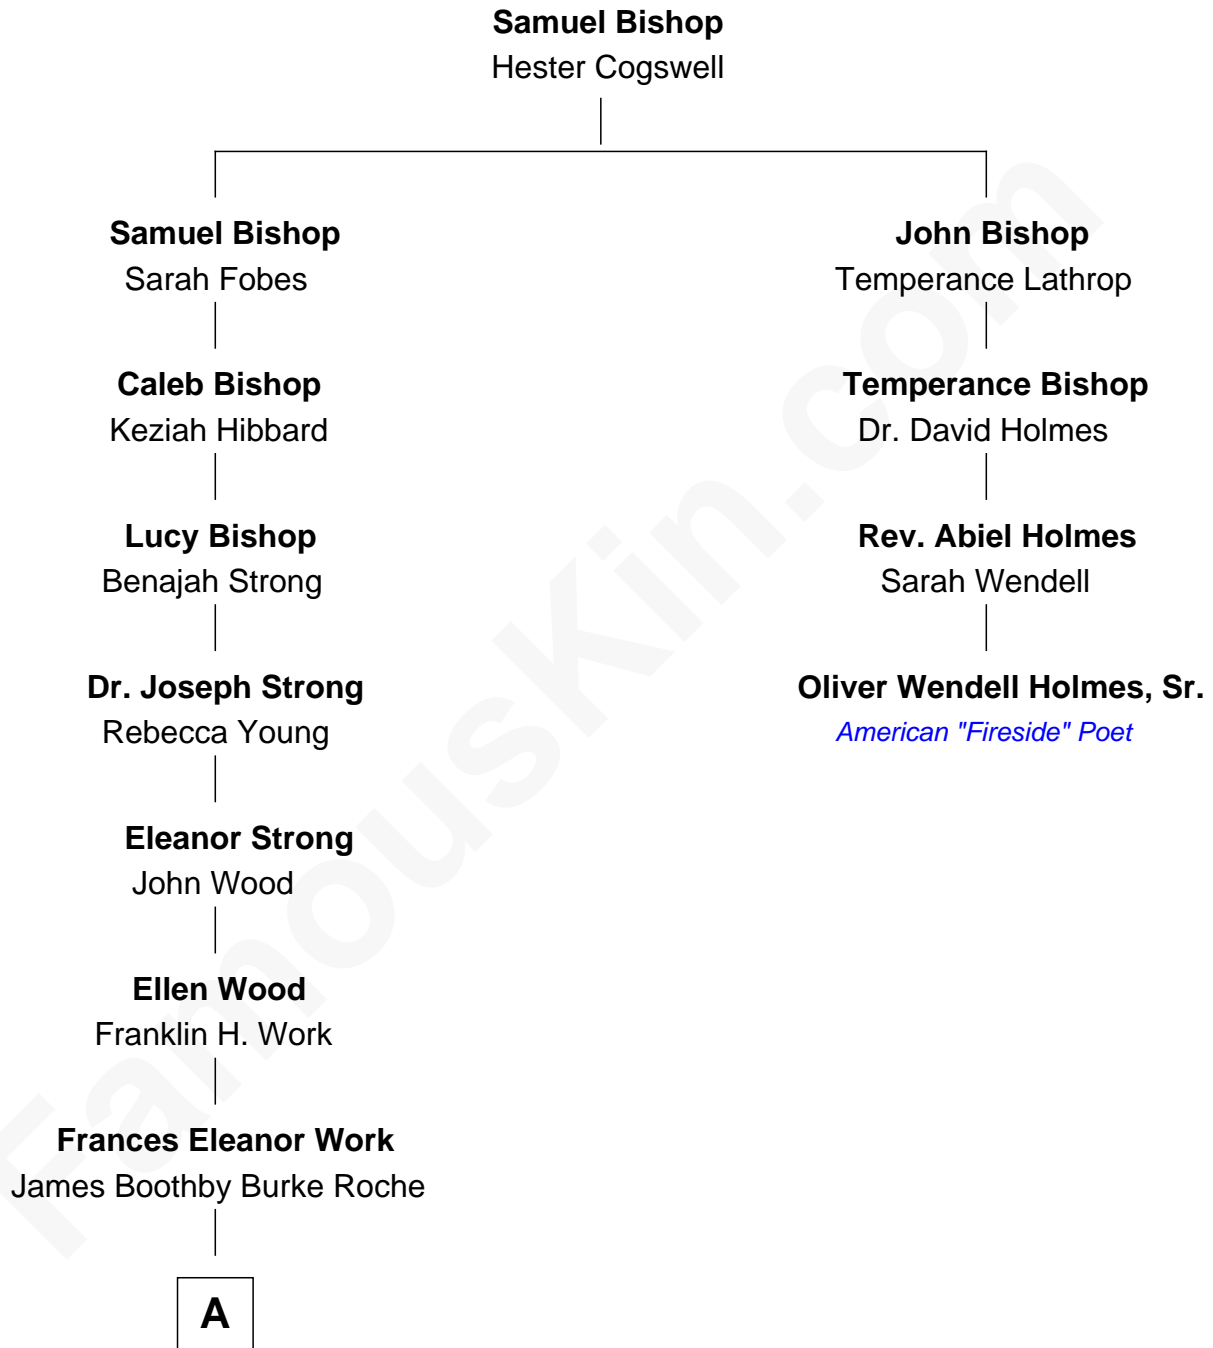

FamousKin.com Relationship Chart of

Princess Diana

Princess of Wales

3rd cousin 6 times removed of

Oliver Wendell Holmes, Sr.

American "Fireside" Poet

A

—
Edmund Maurice Burke Roche

Ruth Sylvia Gill

—
Frances Ruth Burke Roche

Edward John Spencer

—
Princess Diana

Princess of Wales

FamousKin.com