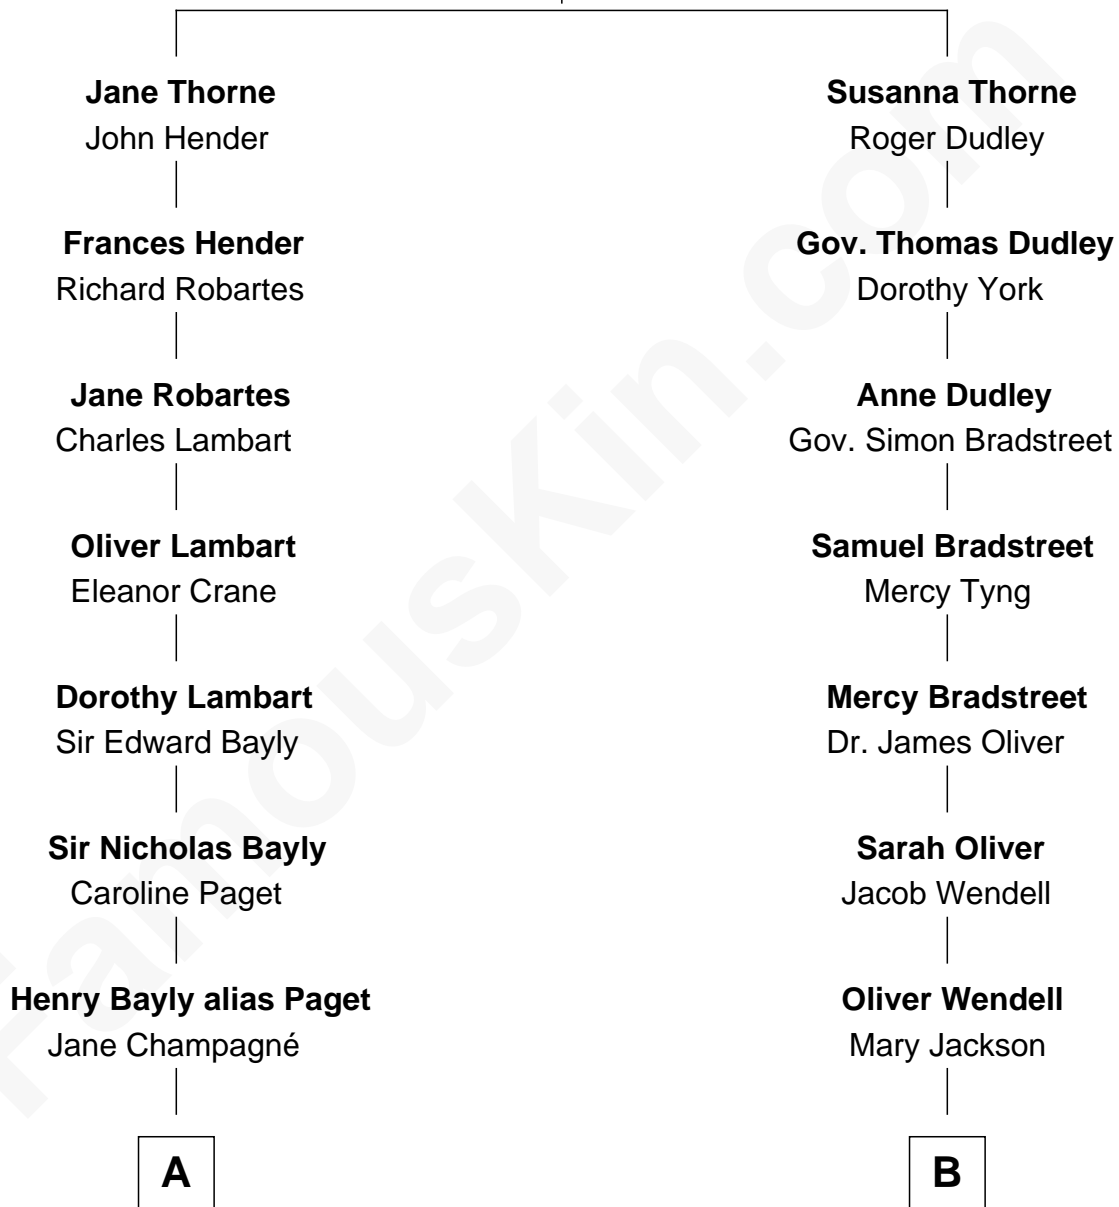

# FamousKin.com Relationship Chart of

**Princess Diana**

*Princess of Wales*

8th cousin 5 times removed of

**Oliver Wendell Holmes, Sr.**

*American "Fireside" Poet*

**Thomas Thorne**

Mary Purefoy

**A**

**Henry William Paget**  
Lady Caroline Elizabeth Villiers

**Lady Caroline Paget**  
Charles Gordon-Lennox

**Cecilia Catherine Gordon-Lennox**  
Charles George Bingham

**Rosalind Cecilia Caroline Bingham**  
James Albert Edward Hamilton

**Cynthia Elinor Beatrix Hamilton**  
Albert Edward John Spencer

**Edward John Spencer**  
Frances Ruth Burke Roche

**Princess Diana**  
*Princess of Wales*

**B**

**Sarah Wendell**  
Rev. Abiel Holmes

**Oliver Wendell Holmes, Sr.**  
*American "Fireside" Poet*