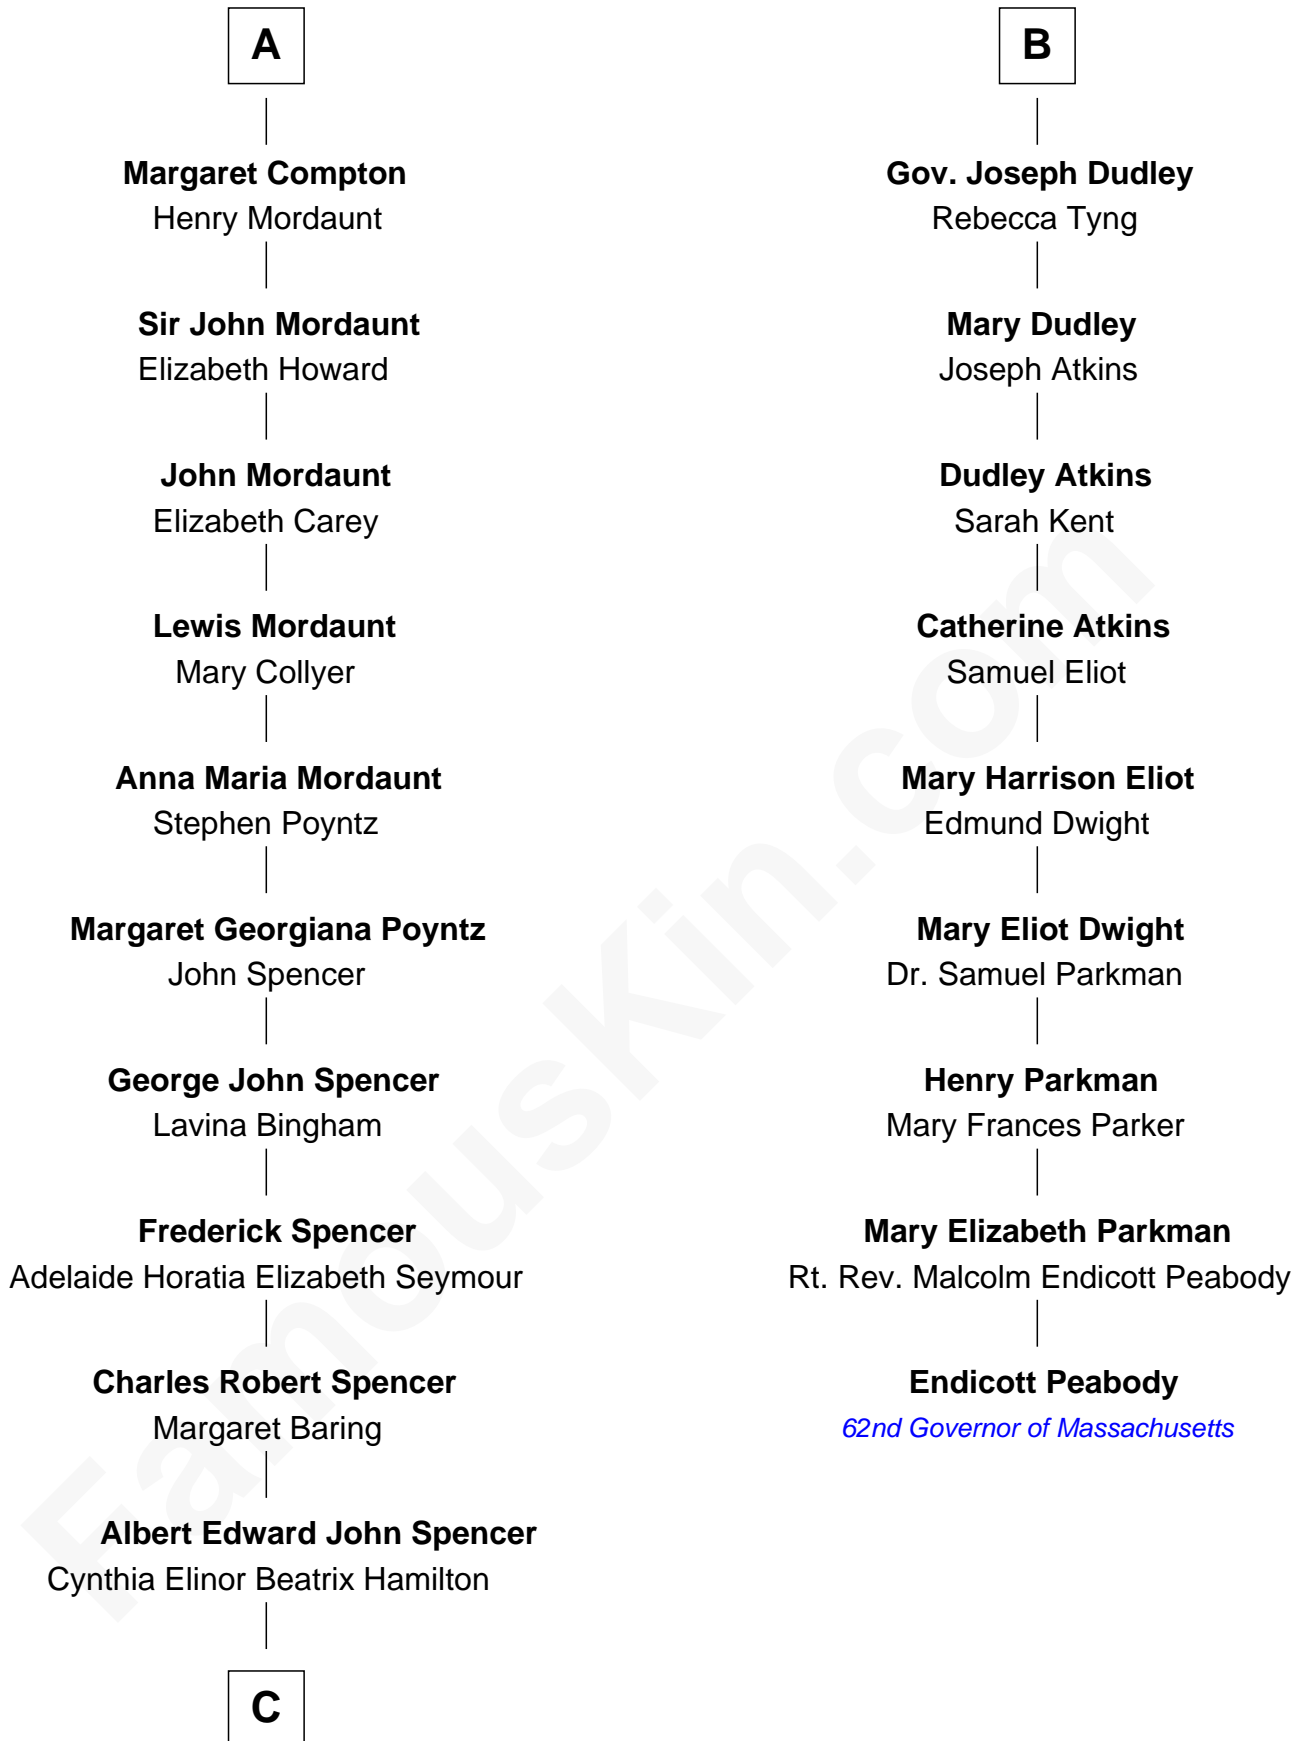

FamousKin.com

Relationship Chart of

Princess Diana

Princess of Wales

15th cousin 3 times removed of

Endicott Peabody
62nd Governor of Massachusetts

C

Edward John Spencer
Frances Ruth Burke Roche

Princess Diana
Princess of Wales

FamousKin.com