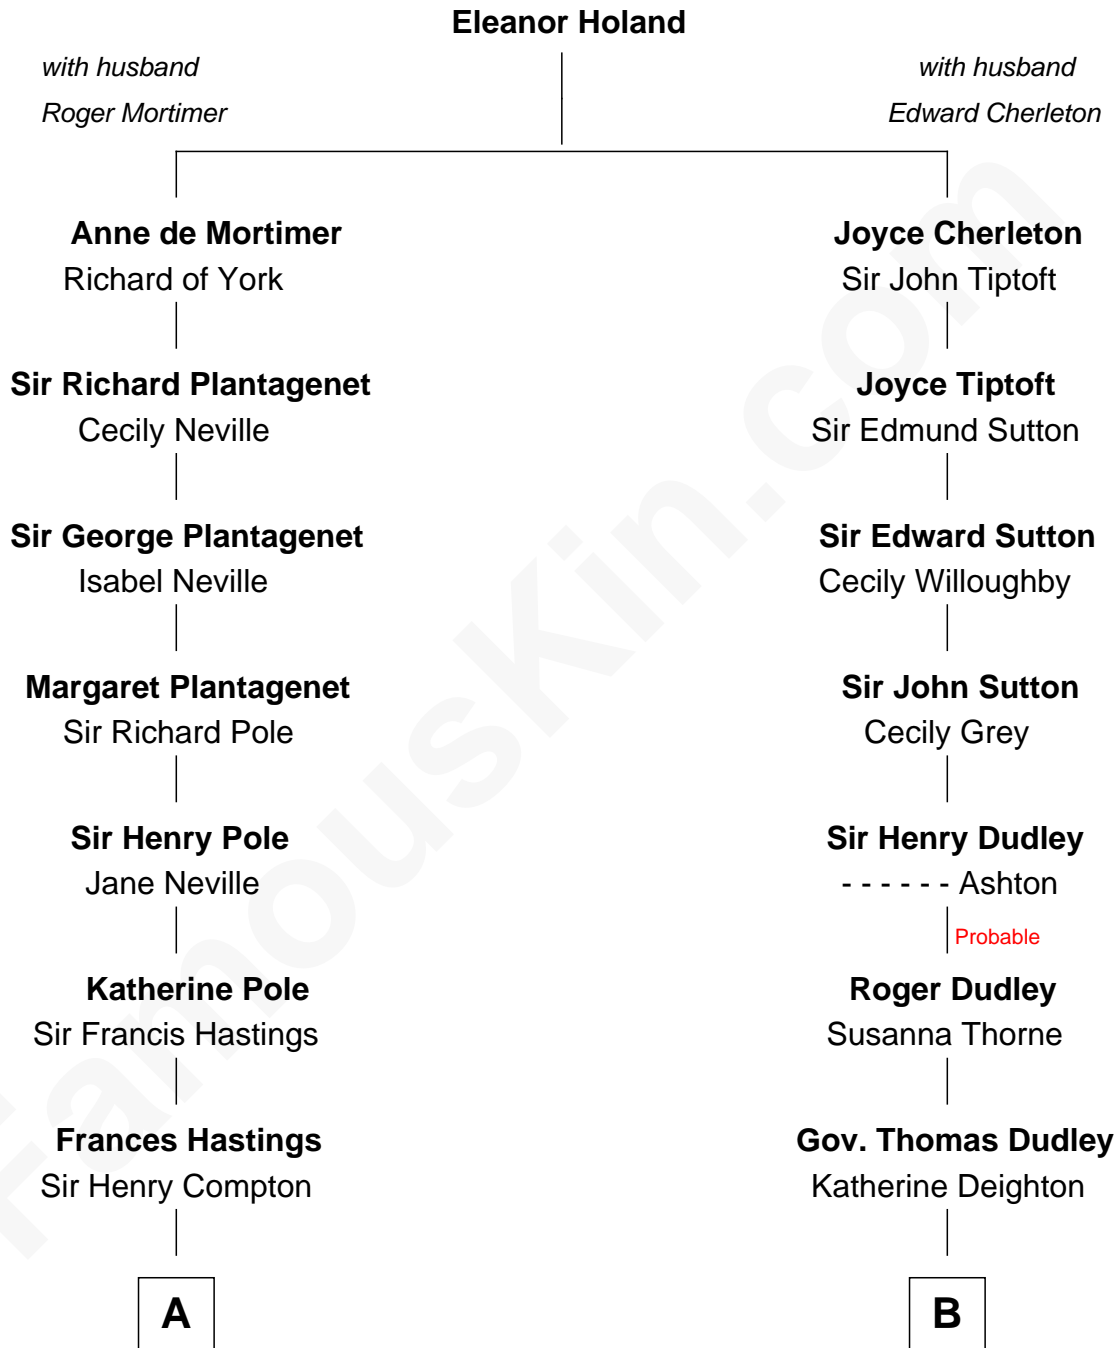

FamousKin.com

Relationship Chart of

Princess Diana

Princess of Wales

15th cousin 3 times removed of

Endicott Peabody
62nd Governor of Massachusetts

C

Edward John Spencer
Frances Ruth Burke Roche

Princess Diana
Princess of Wales

FamousKin.com