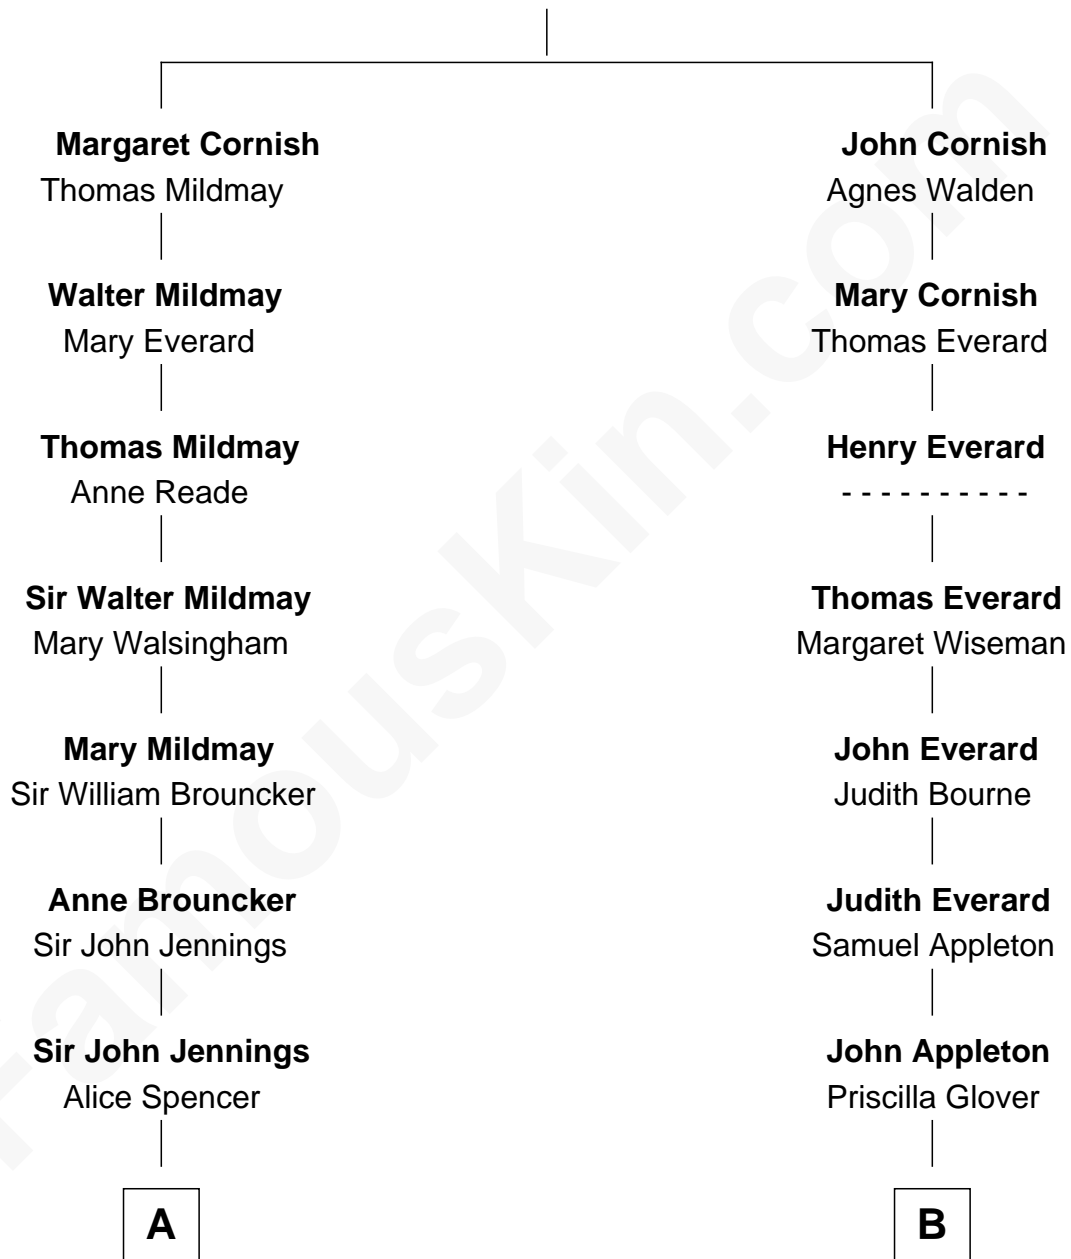

FamousKin.com

Relationship Chart of

Princess Diana

Princess of Wales

14th cousin 3 times removed of

Endicott Peabody
62nd Governor of Massachusetts

John Cornish

A

Richard Jennings
Frances Thornhurst

Sarah Jennings
John Churchill

Anne Churchill
Sir Charles Spencer

John Spencer
Georgiana Carolina Carteret

John Spencer
Margaret Georgiana Poyntz

George John Spencer
Lavina Bingham

Frederick Spencer
Adelaide Horatia Elizabeth Seymour

Charles Robert Spencer
Margaret Baring

Albert Edward John Spencer
Cynthia Elinor Beatrix Hamilton

Edward John Spencer
Frances Ruth Burke Roche

Princess Diana
Princess of Wales