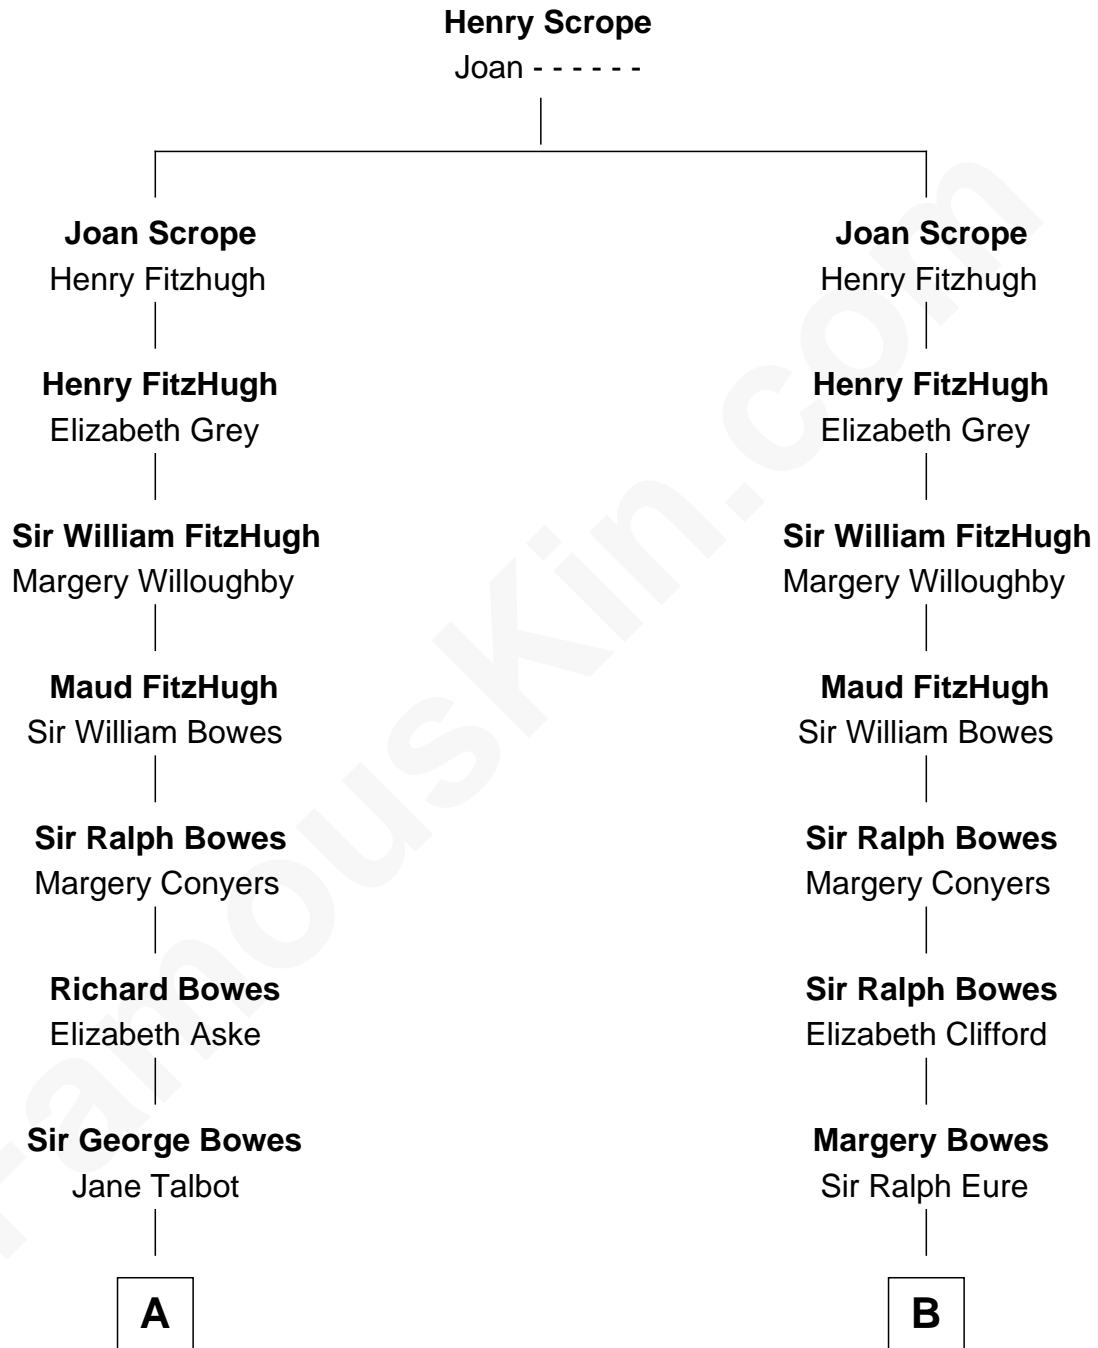

FamousKin.com Relationship Chart of

Princess Diana

Princess of Wales

19th cousin 1 time removed of

Endicott Peabody

62nd Governor of Massachusetts

C

James Albert Edward Hamilton
Rosalind Cecilia Caroline Bingham

Endicott Peabody
62nd Governor of Massachusetts

FamousKin.com