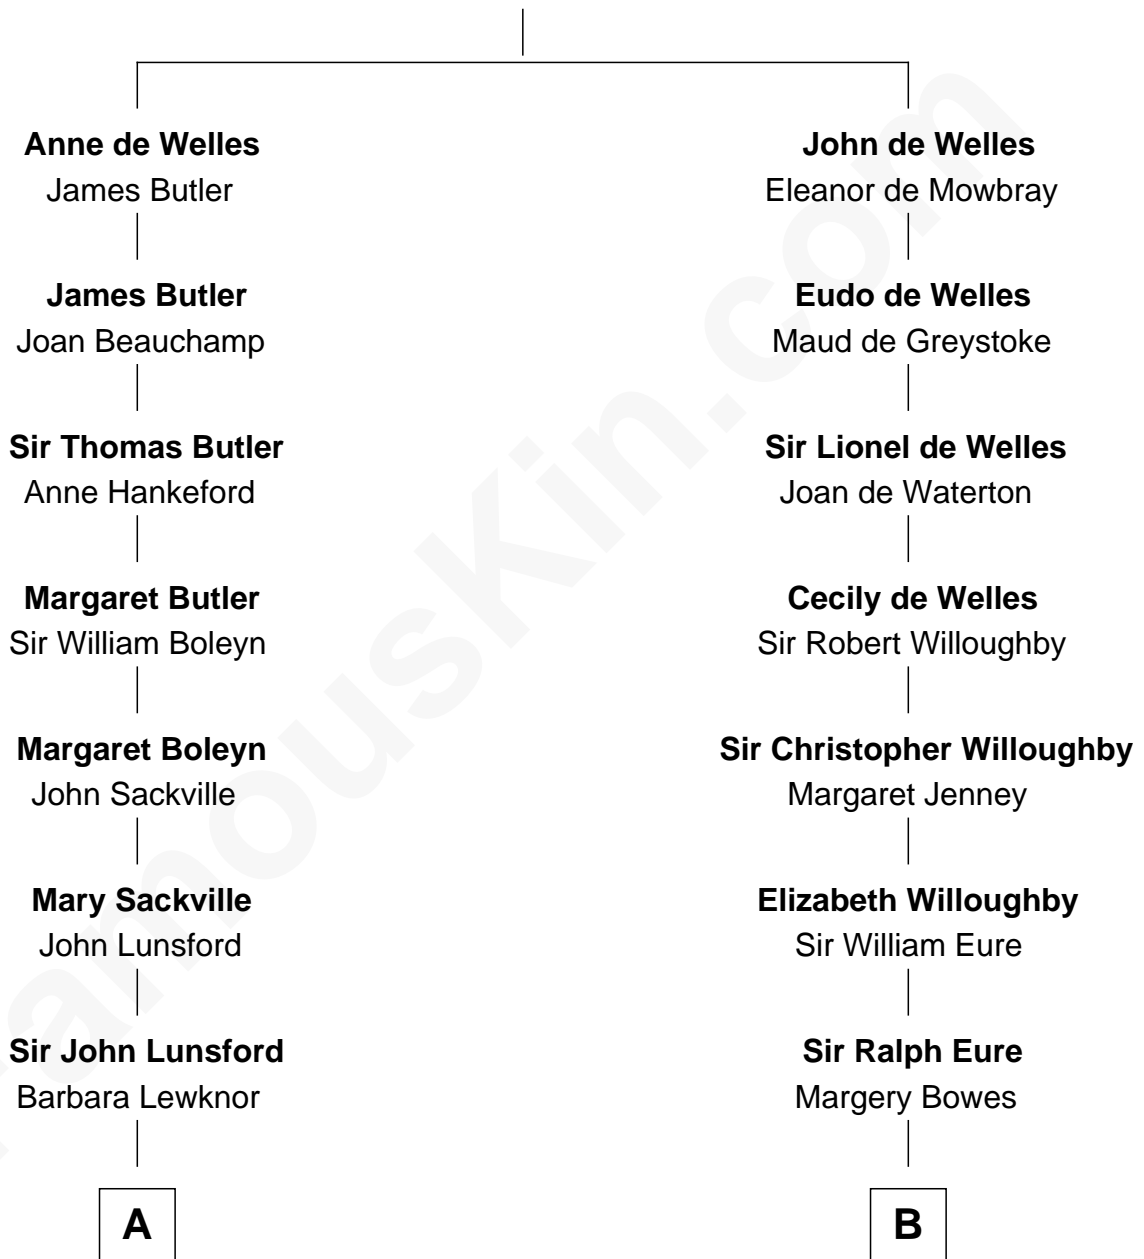

# FamousKin.com Relationship Chart of

**Princess Diana**

*Princess of Wales*

18th cousin 1 time removed of

**Endicott Peabody**

*62nd Governor of Massachusetts*

**John de Welles**

Maud de Roos

**C**

**Edward John Spencer**  
Frances Ruth Burke Roche

**Princess Diana**  
*Princess of Wales*

**D**

**Henry Parkman**  
Mary Frances Parker

**Mary Elizabeth Parkman**  
Rt. Rev. Malcolm Endicott Peabody

**Endicott Peabody**  
*62nd Governor of Massachusetts*

FamousKin.com