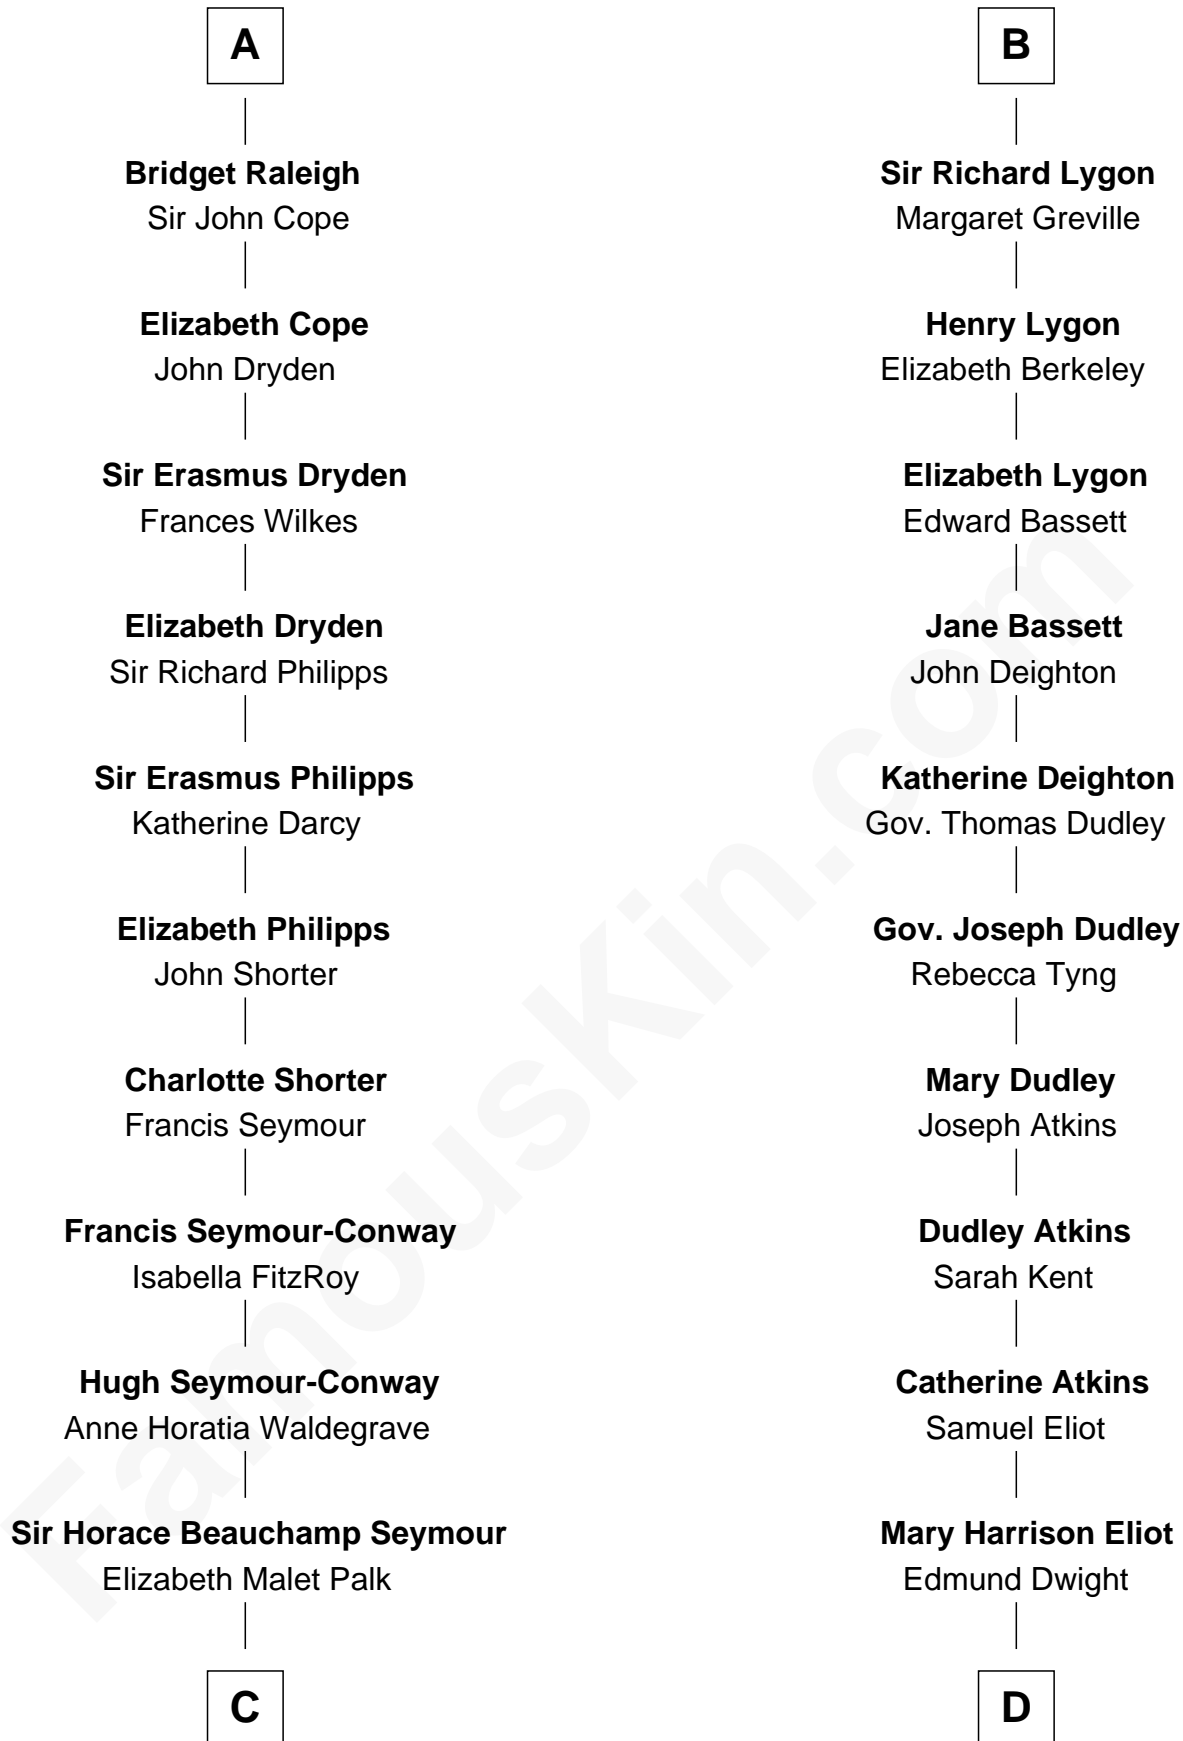

**FamousKin.com**  
**Relationship Chart of**  
**Princess Diana**  
*Princess of Wales*

20th cousin 1 time removed of  
**Endicott Peabody**  
*62nd Governor of Massachusetts*

**Sir William de Ferrers**

**C**

**Adelaide Horatia Elizabeth Seymour**

Frederick Spencer

**Charles Robert Spencer**

Margaret Baring

**Albert Edward John Spencer**

Cynthia Elinor Beatrix Hamilton

**Edward John Spencer**

Frances Ruth Burke Roche

**Princess Diana**

*Princess of Wales*

**D**

**Mary Eliot Dwight**

Dr. Samuel Parkman

**Henry Parkman**

Mary Frances Parker