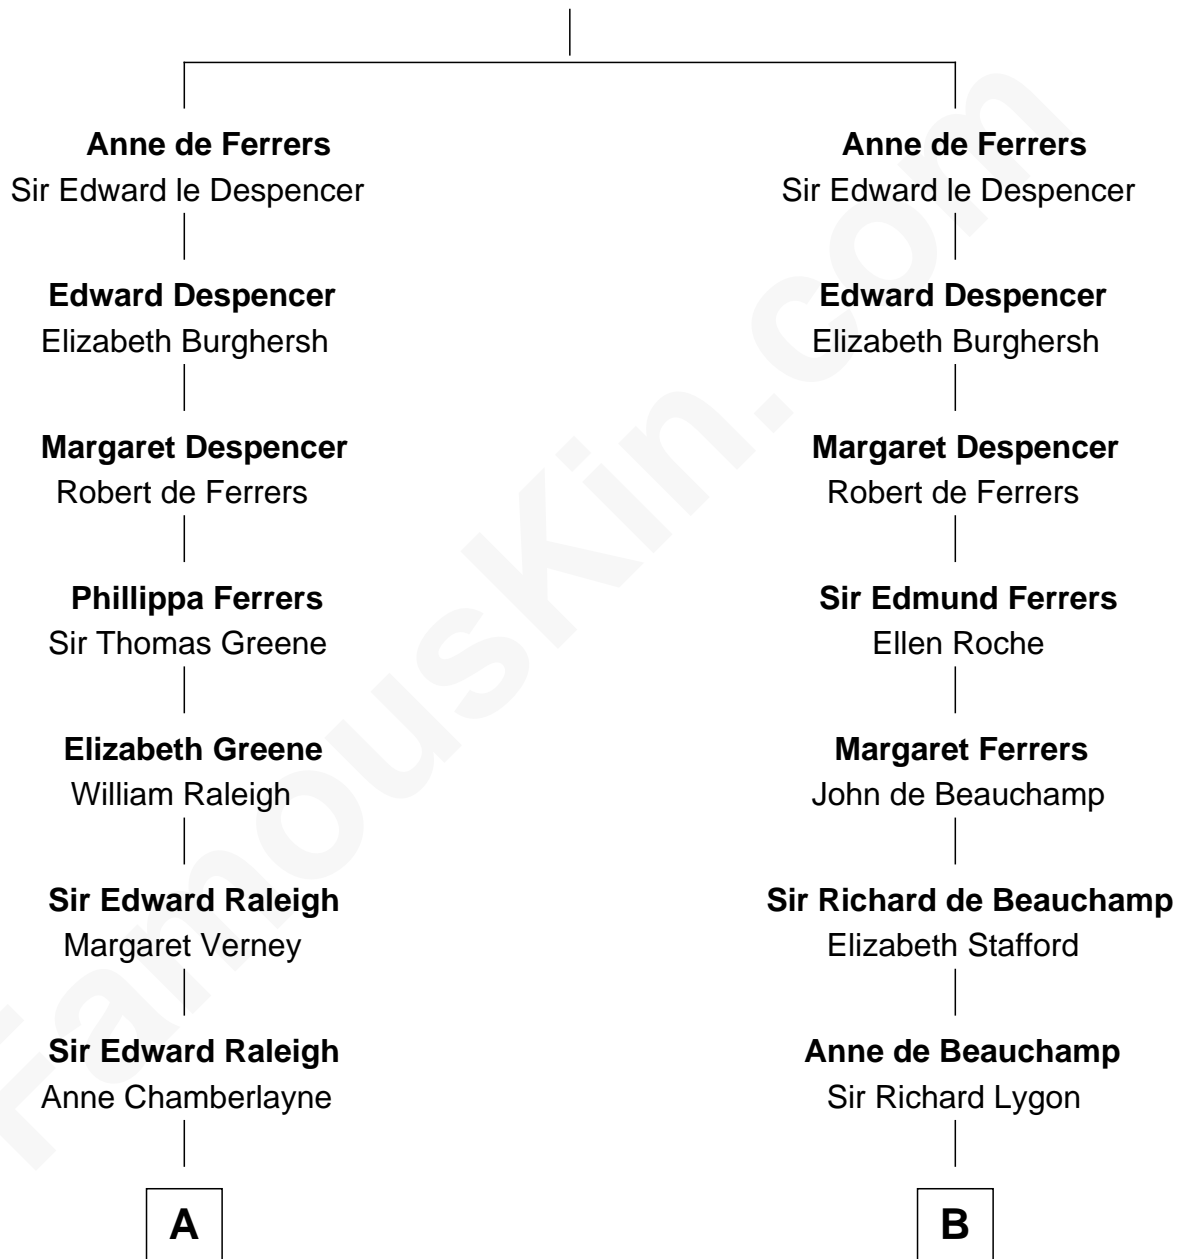

**FamousKin.com**  
**Relationship Chart of**  
**Princess Diana**  
*Princess of Wales*

20th cousin 1 time removed of  
**Endicott Peabody**  
*62nd Governor of Massachusetts*

**Sir William de Ferrers**

**C**

**Adelaide Horatia Elizabeth Seymour**

Frederick Spencer

**Charles Robert Spencer**

Margaret Baring

**Albert Edward John Spencer**

Cynthia Elinor Beatrix Hamilton

**Edward John Spencer**

Frances Ruth Burke Roche

**Princess Diana**

*Princess of Wales*

**D**

**Mary Eliot Dwight**

Dr. Samuel Parkman

**Henry Parkman**

Mary Frances Parker