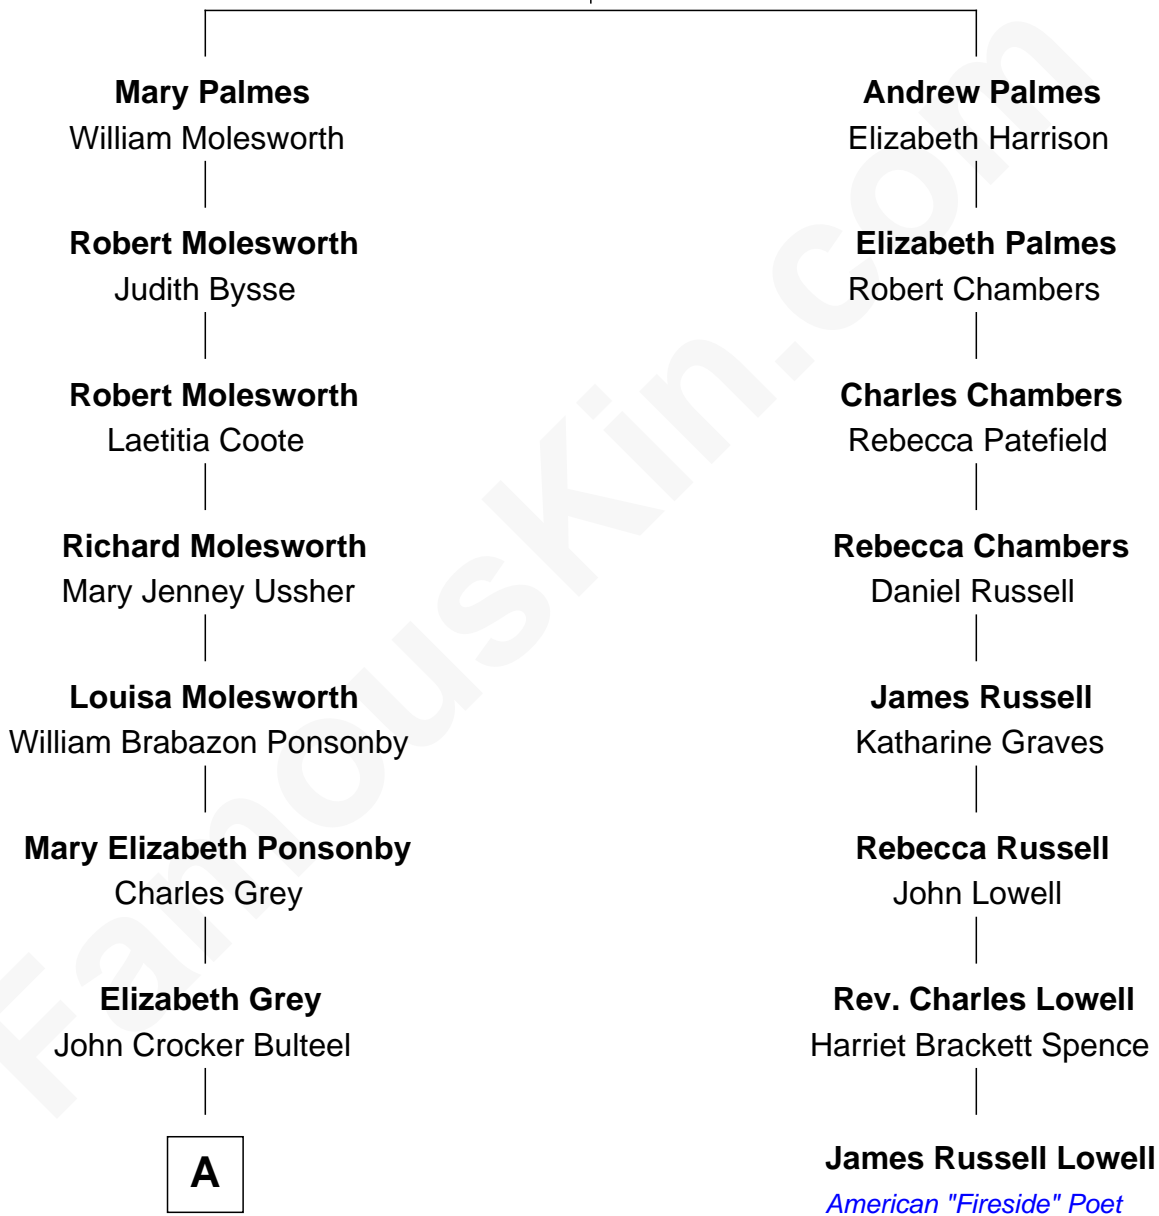

FamousKin.com Relationship Chart of

Princess Diana

Princess of Wales

7th cousin 4 times removed of

James Russell Lowell

American "Fireside" Poet

Sir Francis Palmes

Mary Hadnall

A

—
Louisa Emily Charlotte Bulteel

Edward Charles Baring

—
Margaret Baring

Charles Robert Spencer

—
Albert Edward John Spencer

Cynthia Elinor Beatrix Hamilton

—
Edward John Spencer

Frances Ruth Burke Roche

—
Princess Diana

Princess of Wales

FamousKin.com