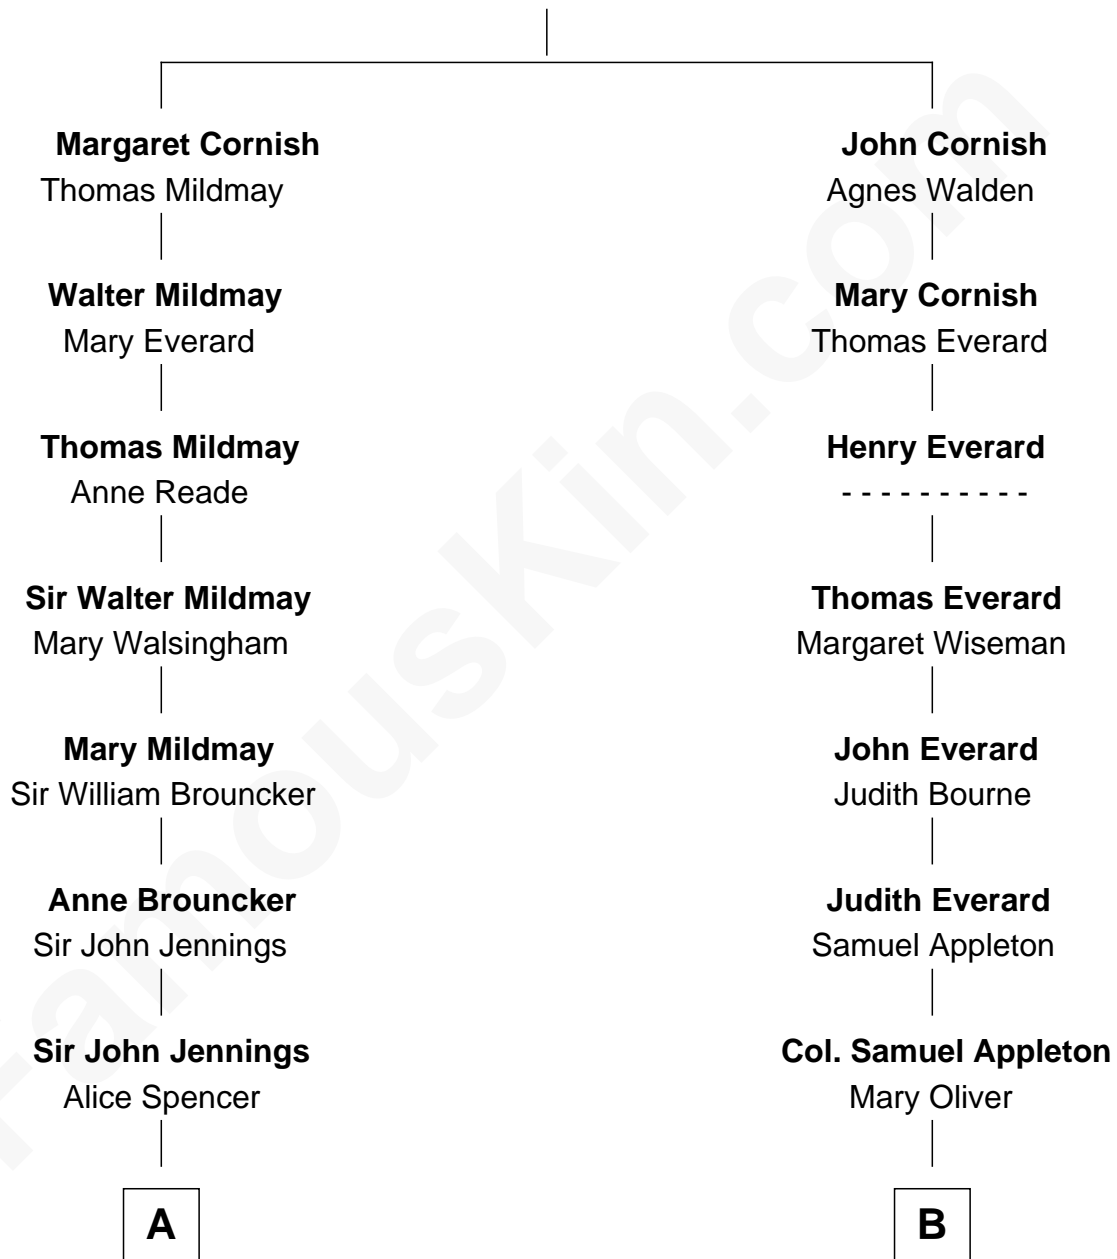

FamousKin.com

Relationship Chart of Princess Diana

Princess of Wales

12th cousin 5 times removed of

James Russell Lowell
American "Fireside" Poet

John Cornish

A

Richard Jennings
Frances Thornhurst

Sarah Jennings
John Churchill

Anne Churchill
Sir Charles Spencer

John Spencer
Georgiana Carolina Carteret

John Spencer
Margaret Georgiana Poyntz

George John Spencer
Lavina Bingham

Frederick Spencer
Adelaide Horatia Elizabeth Seymour