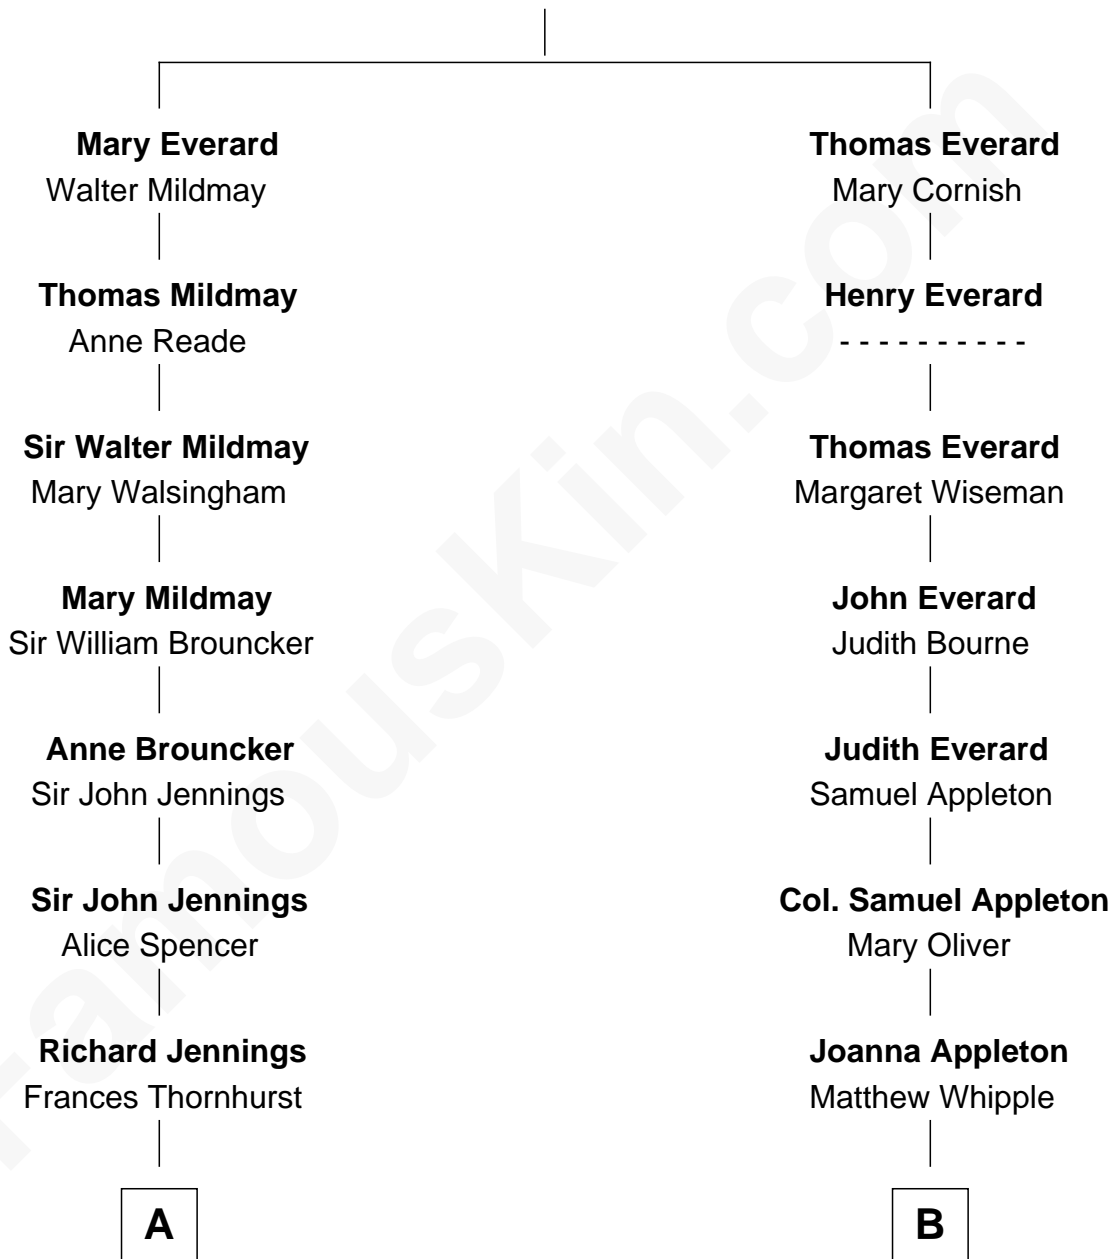

FamousKin.com Relationship Chart of

Princess Diana

Princess of Wales

11th cousin 5 times removed of

James Russell Lowell

American "Fireside" Poet

John Everard

A

Sarah Jennings

John Churchill

Anne Churchill

Sir Charles Spencer

John Spencer

Georgiana Carolina Carteret

John Spencer

Margaret Georgiana Poyntz

George John Spencer

Lavina Bingham

Frederick Spencer

Adelaide Horatia Elizabeth Seymour

Charles Robert Spencer

Margaret Baring

Albert Edward John Spencer

Cynthia Elinor Beatrix Hamilton