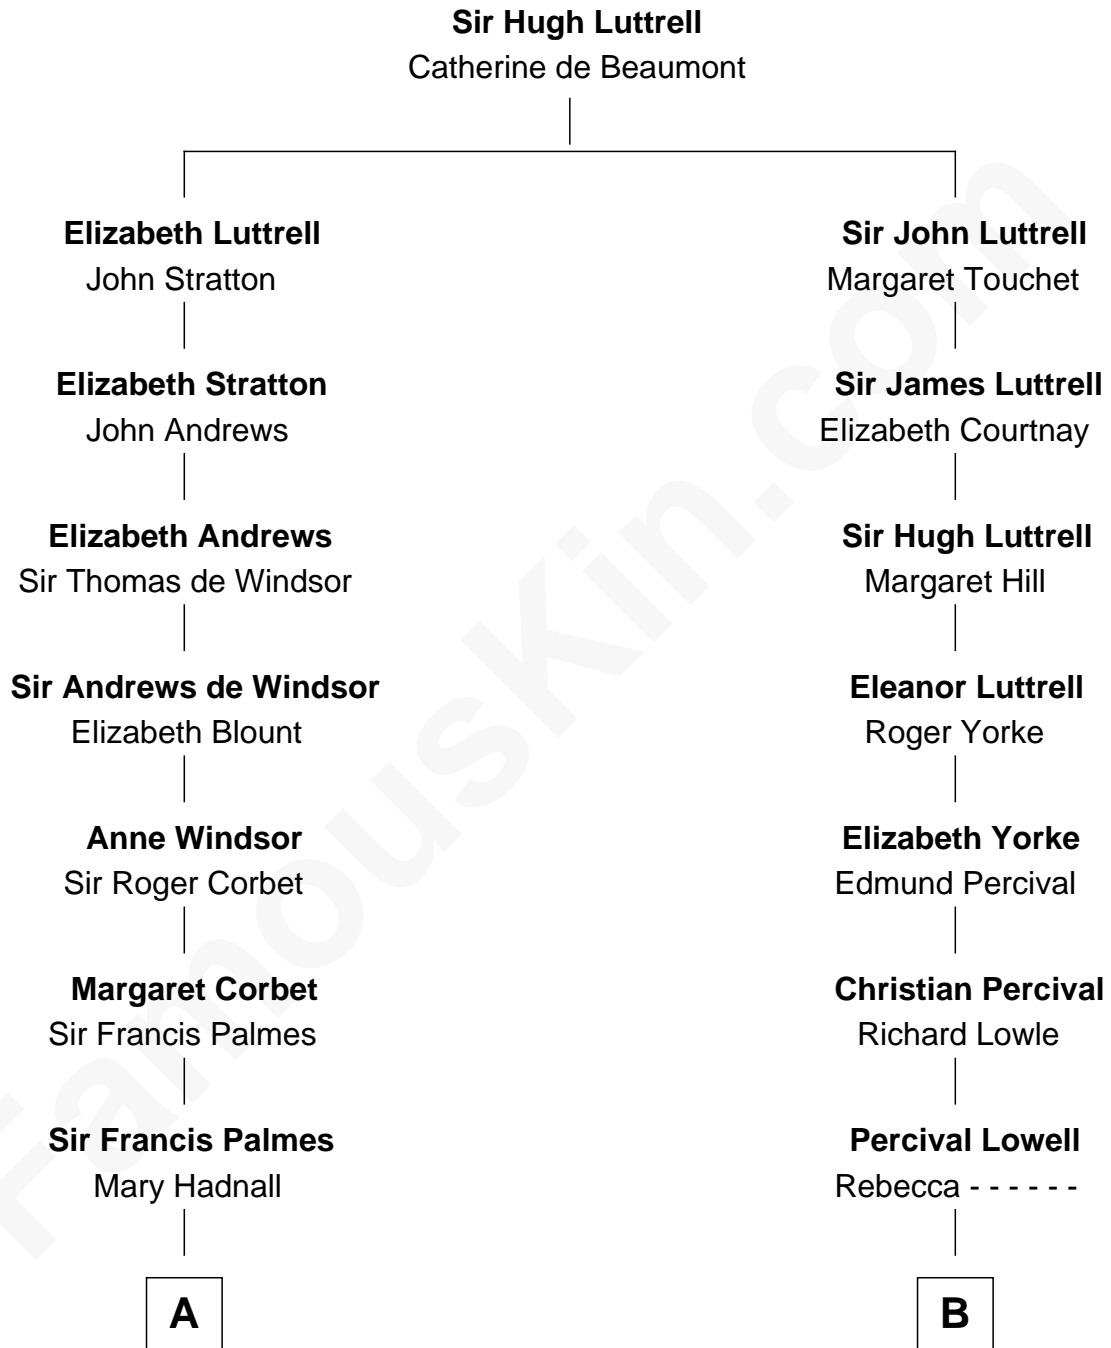

FamousKin.com

Relationship Chart of Princess Diana

Princess of Wales

12th cousin 6 times removed of

Ichabod Goodwin
27th Governor of New Hampshire

C

Edward John Spencer
Frances Ruth Burke Roche

Princess Diana
Princess of Wales

FamousKin.com