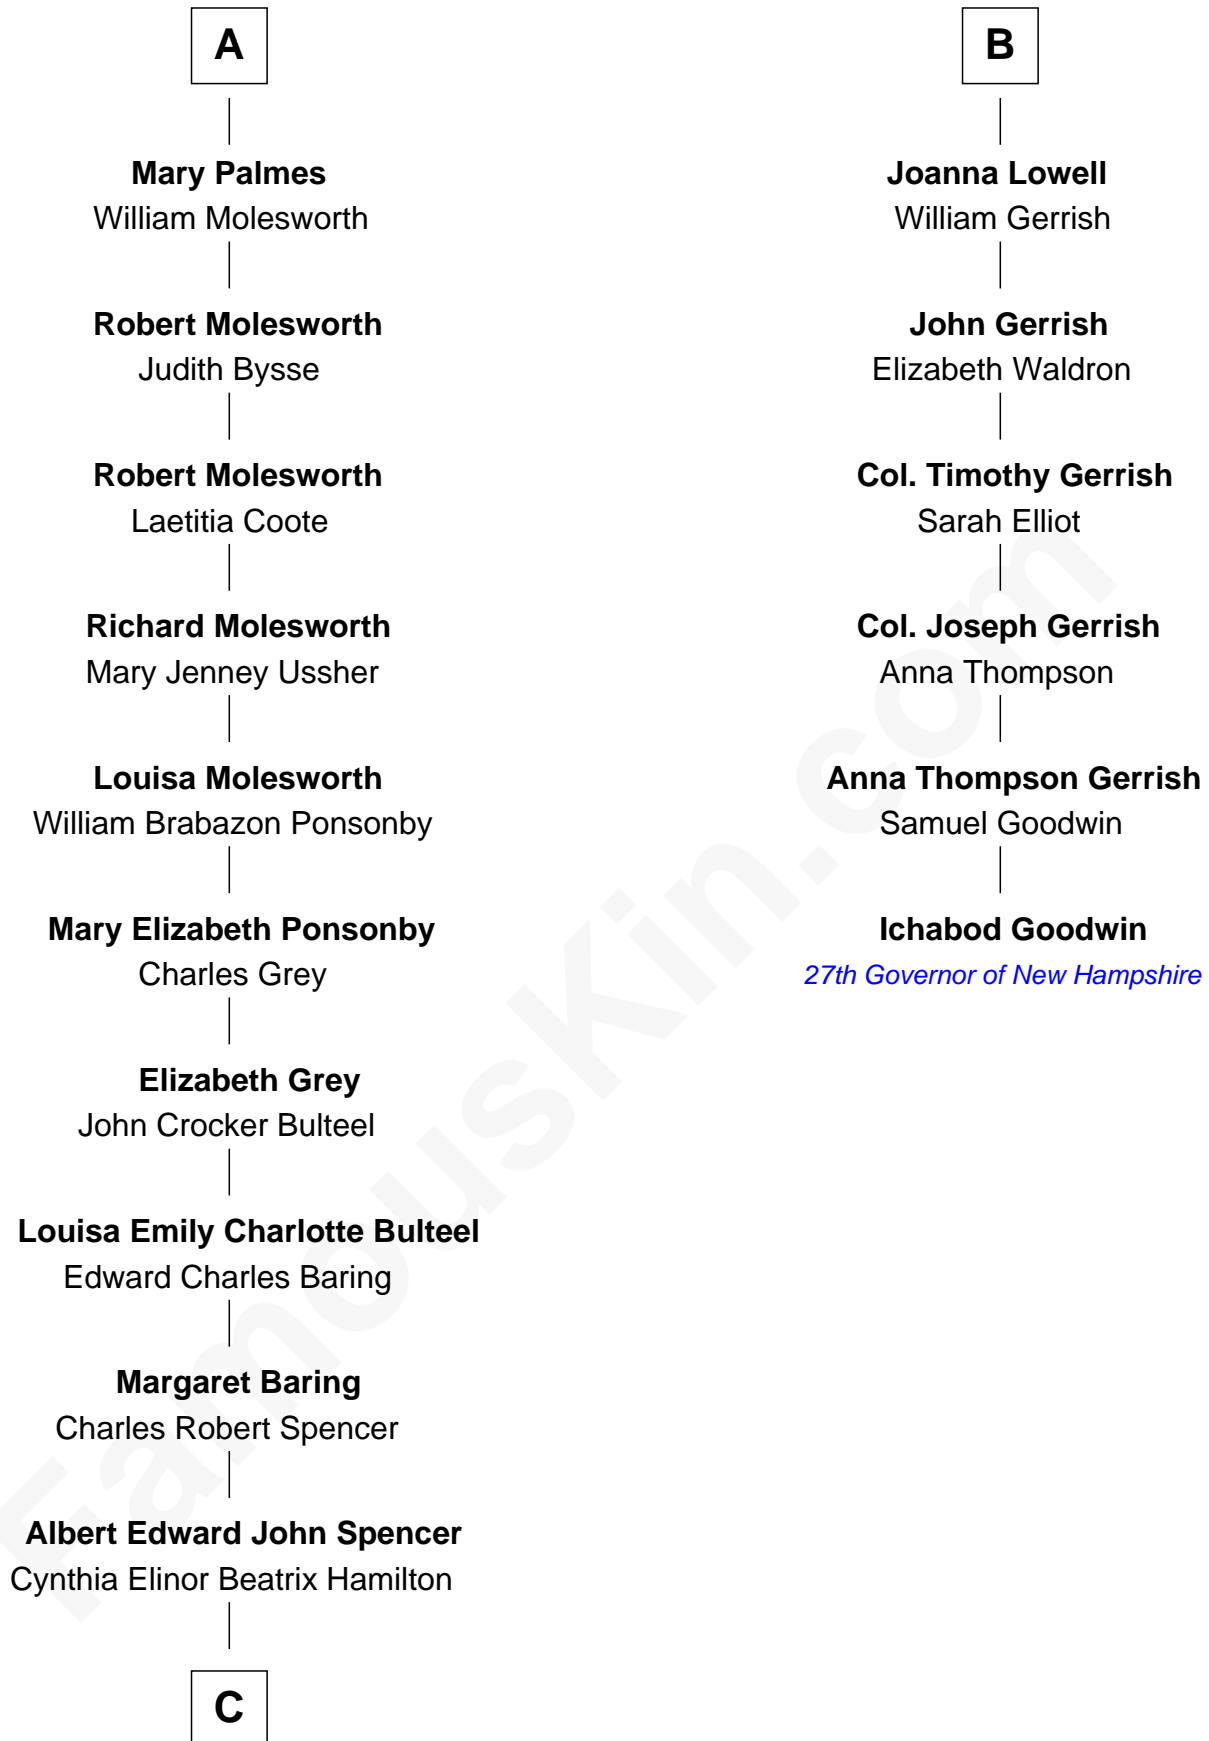

FamousKin.com

Relationship Chart of Princess Diana

Princess of Wales

12th cousin 6 times removed of

Ichabod Goodwin
27th Governor of New Hampshire

C

Edward John Spencer
Frances Ruth Burke Roche

Princess Diana
Princess of Wales

FamousKin.com