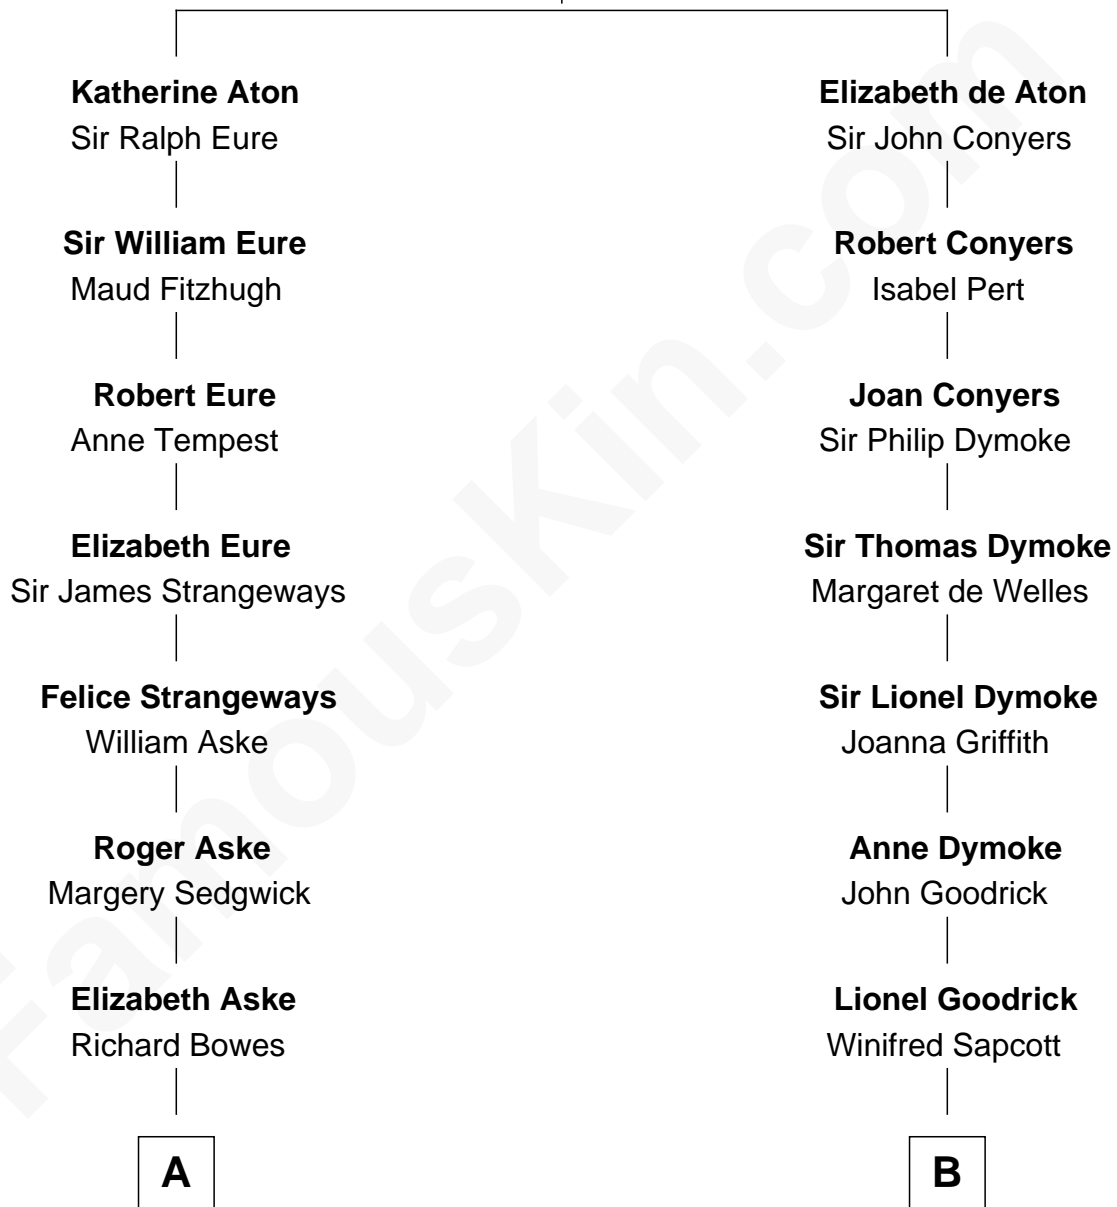

# FamousKin.com Relationship Chart of

**Princess Diana**

*Princess of Wales*

15th cousin 6 times removed of

**Ichabod Goodwin**

*27th Governor of New Hampshire*

**Sir William de Aton**

Isabel de Percy

**C**

**James Hamilton**

Mary Anna Curzon-Howe

**James Albert Edward Hamilton**

Rosalind Cecilia Caroline Bingham

**Cynthia Elinor Beatrix Hamilton**

Albert Edward John Spencer

**Edward John Spencer**

Frances Ruth Burke Roche

**Princess Diana**

*Princess of Wales*

FamousKin.com