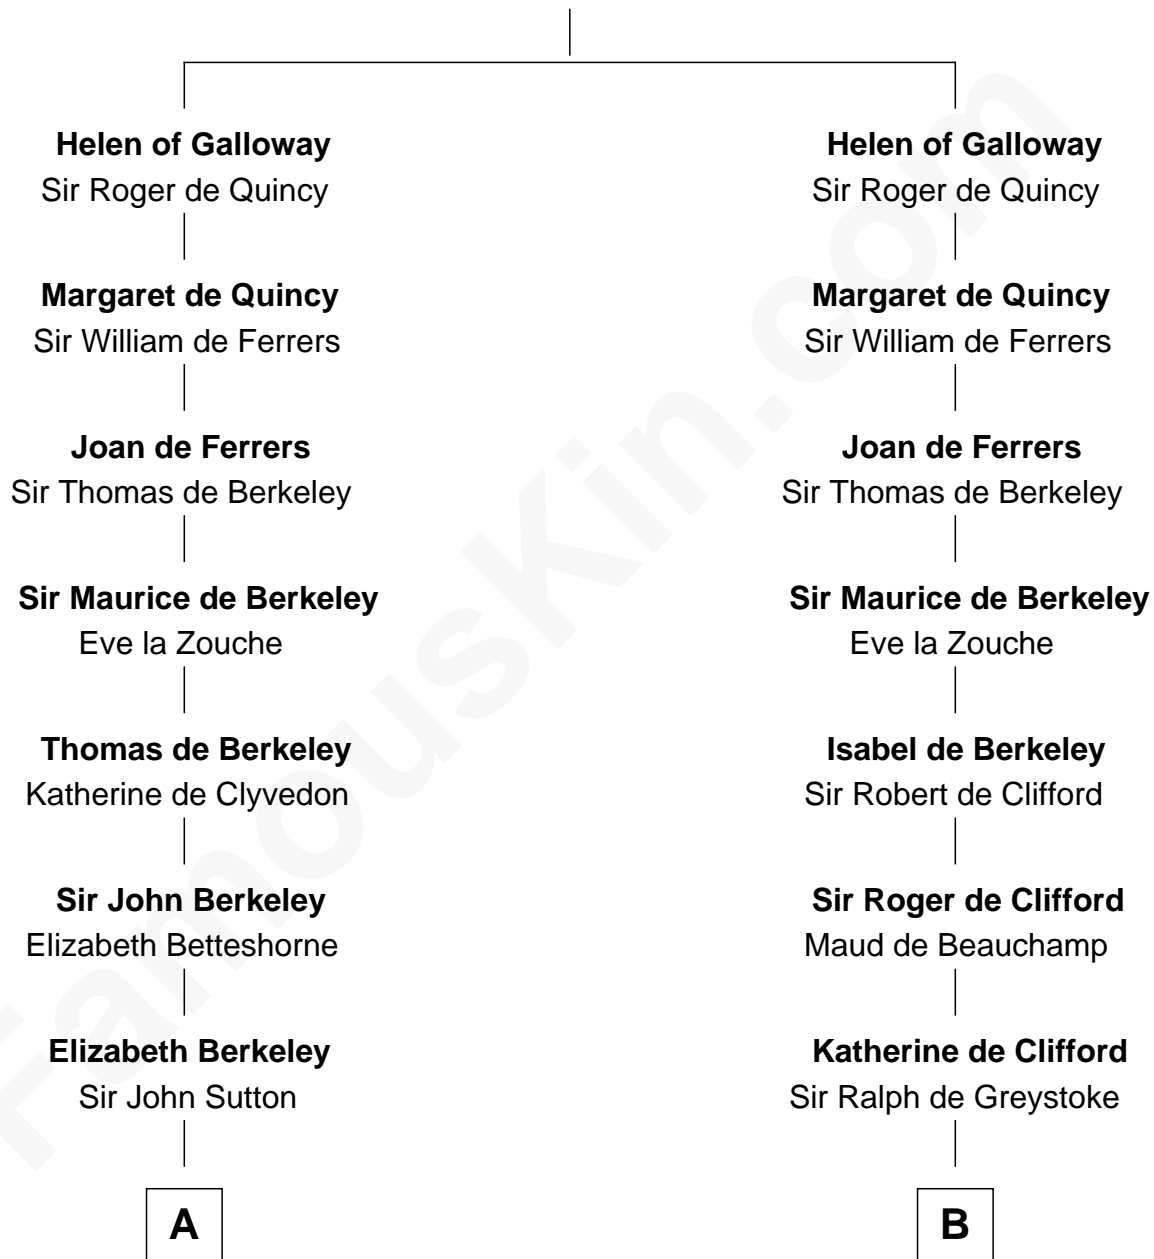

# FamousKin.com Relationship Chart of

**Princess Diana**

*Princess of Wales*

21st cousin of

**Ichabod Goodwin**

*27th Governor of New Hampshire*

**Alan of Galloway**

Helen de l'Isle

**C**

**Adelaide Horatia Elizabeth Seymour**

Frederick Spencer

**Charles Robert Spencer**

Margaret Baring

**Albert Edward John Spencer**

Cynthia Elinor Beatrix Hamilton

**Edward John Spencer**

Frances Ruth Burke Roche

**Princess Diana**

*Princess of Wales*

**D**

**Mary Frost**

John Hill

**Elisha Hill**

Mary Plaisted

**Hannah Hill**

Dominicus Goodwin

**Samuel Goodwin**

Anna Thompson Gerrish

**Ichabod Goodwin**

*27th Governor of New Hampshire*