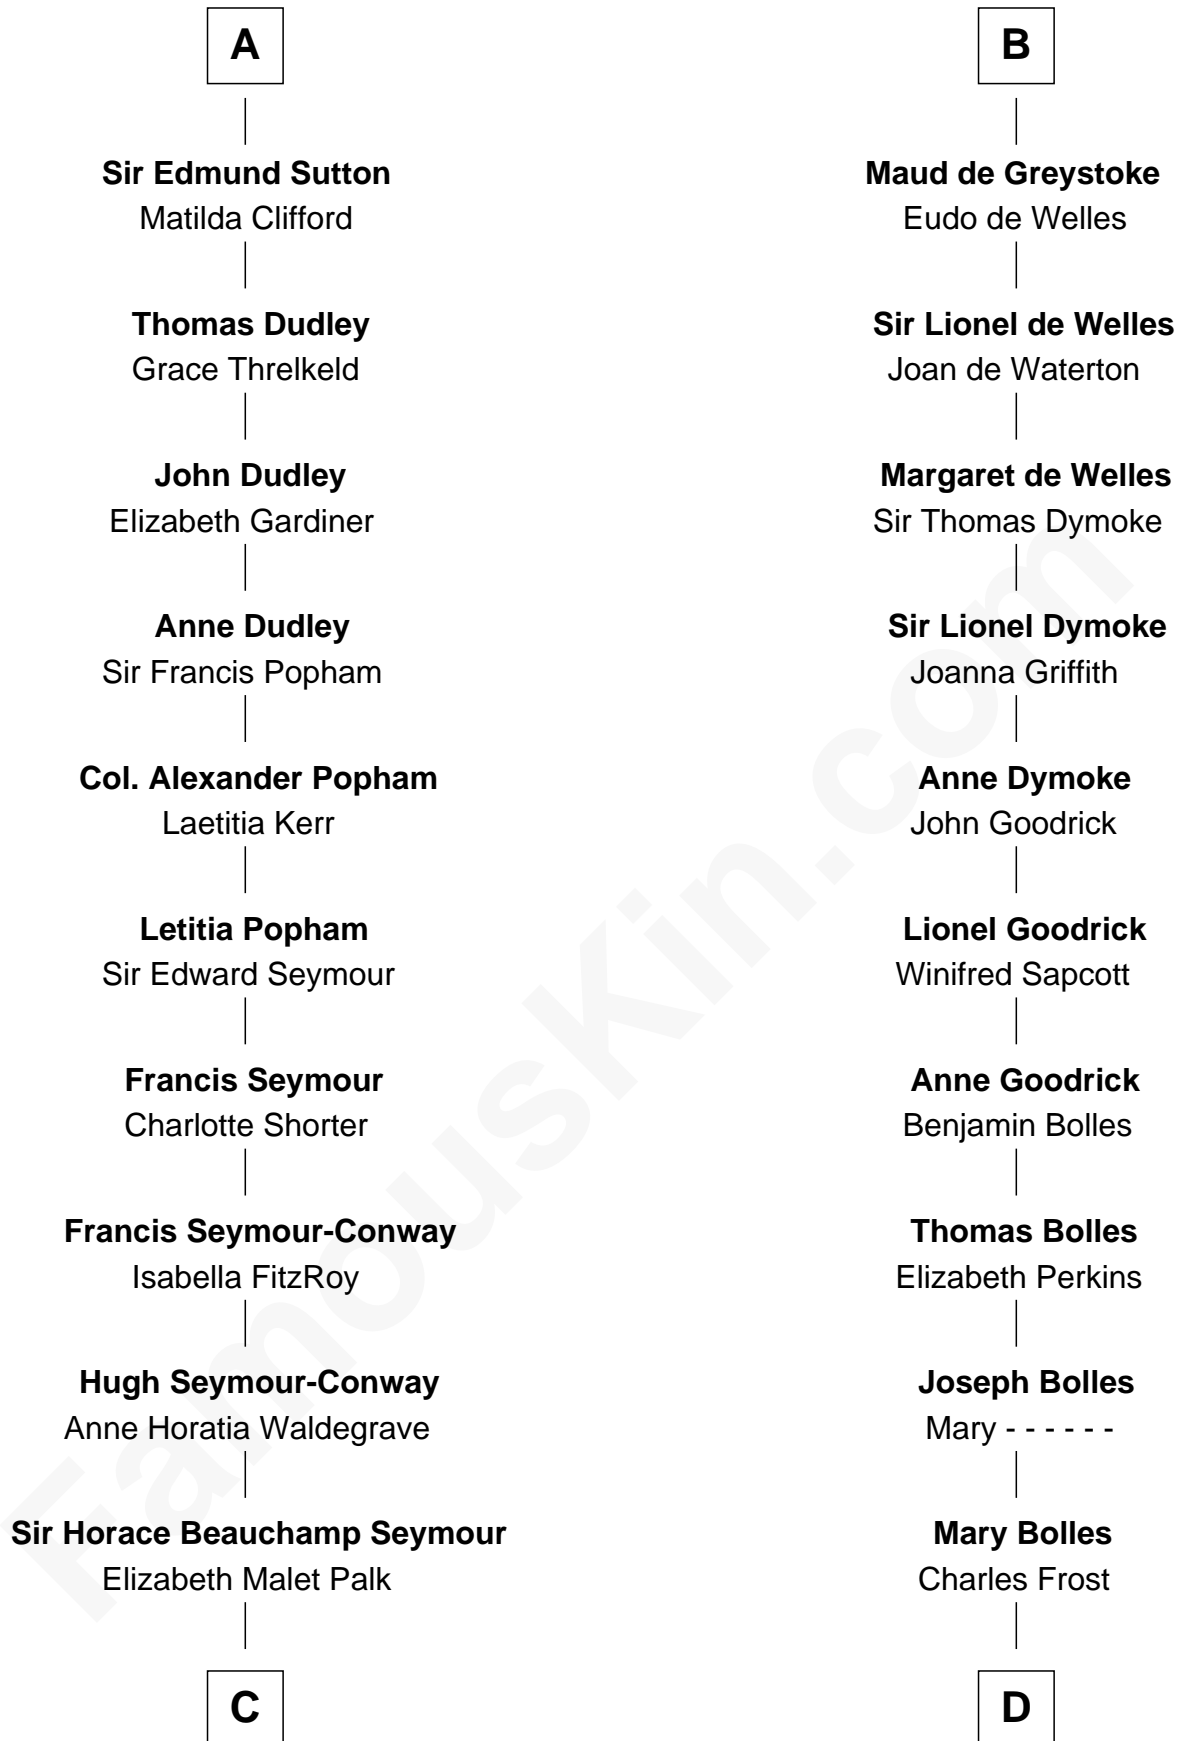

# FamousKin.com Relationship Chart of

**Princess Diana**

*Princess of Wales*

21st cousin of

**Ichabod Goodwin**

*27th Governor of New Hampshire*

**Alan of Galloway**

Helen de l'Isle

**C**

**Adelaide Horatia Elizabeth Seymour**

Frederick Spencer

**Charles Robert Spencer**

Margaret Baring

**Albert Edward John Spencer**

Cynthia Elinor Beatrix Hamilton

**Edward John Spencer**

Frances Ruth Burke Roche

**Princess Diana**

*Princess of Wales*

**D**

**Mary Frost**

John Hill

**Elisha Hill**

Mary Plaisted