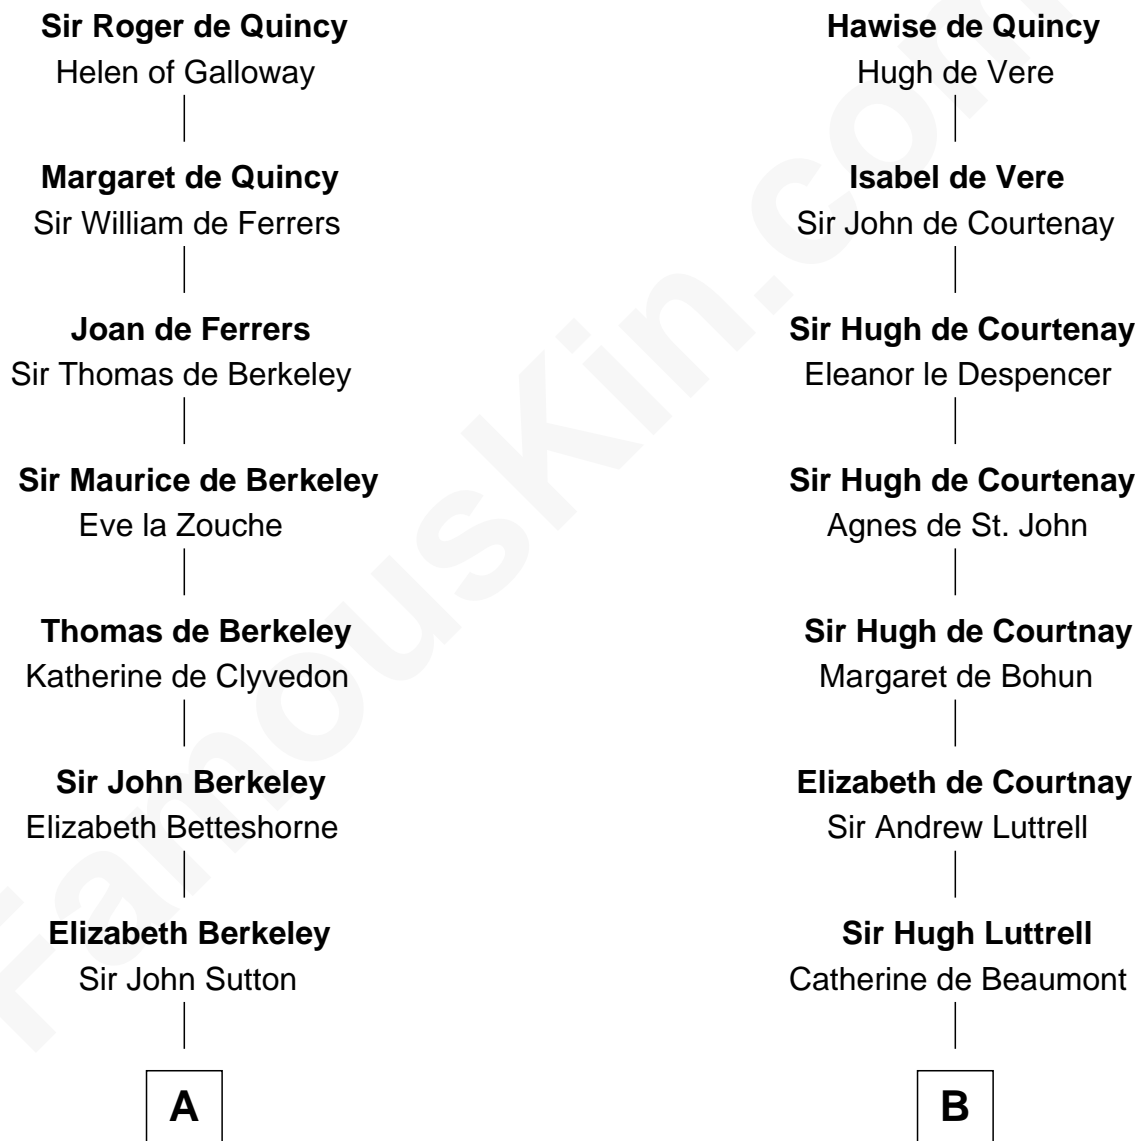

# FamousKin.com Relationship Chart of

**Princess Diana**

*Princess of Wales*

19th cousin 2 times removed of

**Ichabod Goodwin**

*27th Governor of New Hampshire*

**Saher de Quincy**  
Margaret de Beaumont

**C**

**Adelaide Horatia Elizabeth Seymour**

Frederick Spencer

**Charles Robert Spencer**

Margaret Baring

**Albert Edward John Spencer**

Cynthia Elinor Beatrix Hamilton

**Edward John Spencer**

Frances Ruth Burke Roche

**Princess Diana**

*Princess of Wales*

**D**

**Col. Joseph Gerrish**

Anna Thompson

**Anna Thompson Gerrish**

Samuel Goodwin

**Ichabod Goodwin**