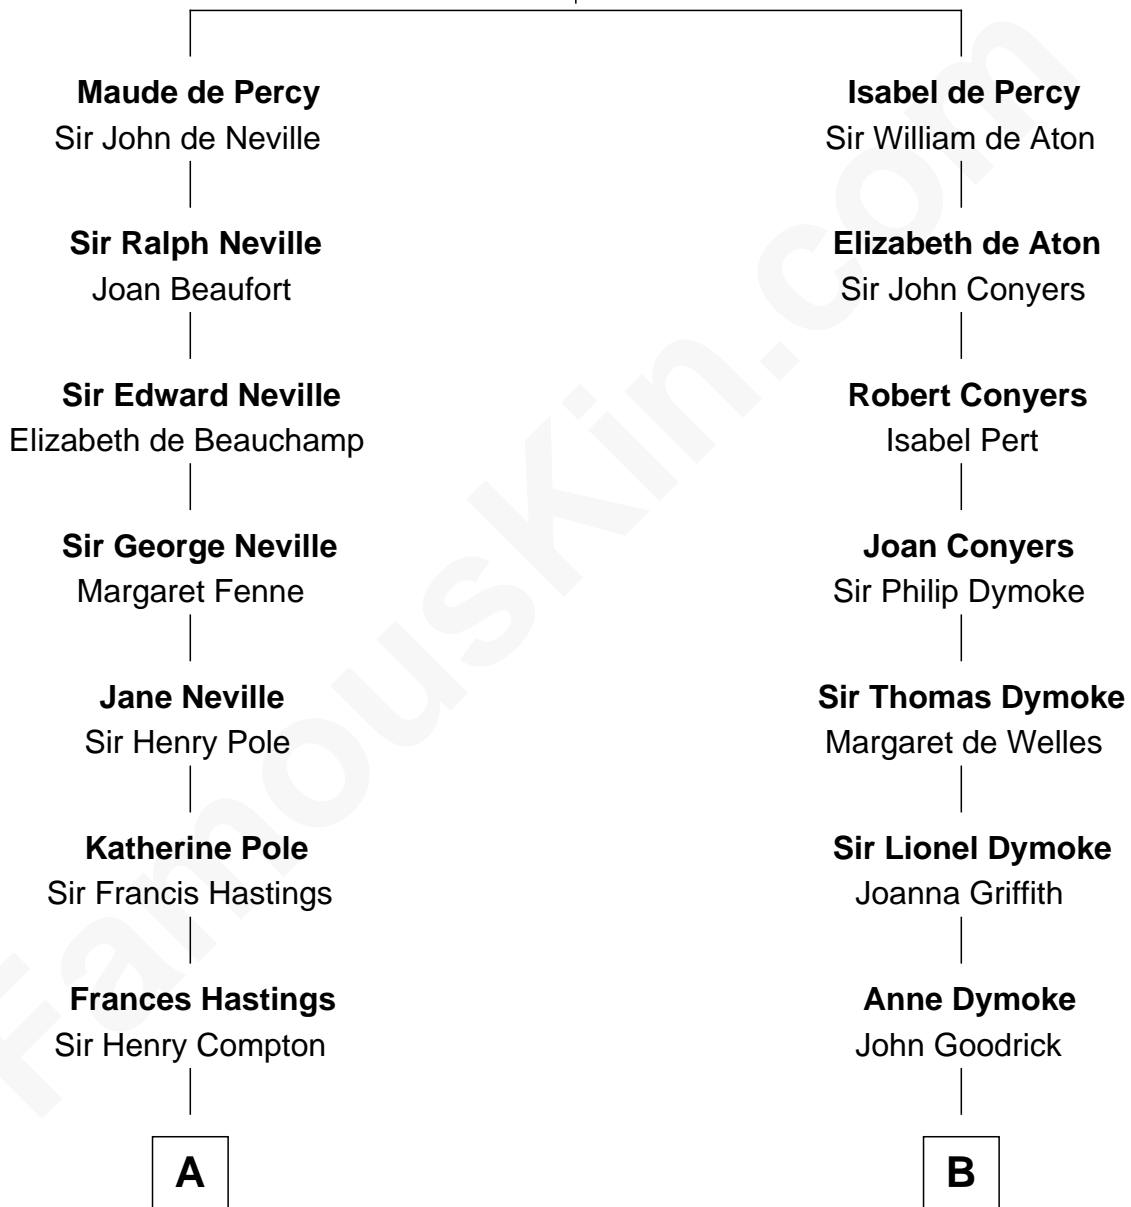

FamousKin.com Relationship Chart of

Princess Diana

Princess of Wales

16th cousin 2 times removed of

Ichabod Goodwin

27th Governor of New Hampshire

Sir Henry de Percy

Idoine de Clifford

C

Edward John Spencer
Frances Ruth Burke Roche

Princess Diana
Princess of Wales

FamousKin.com